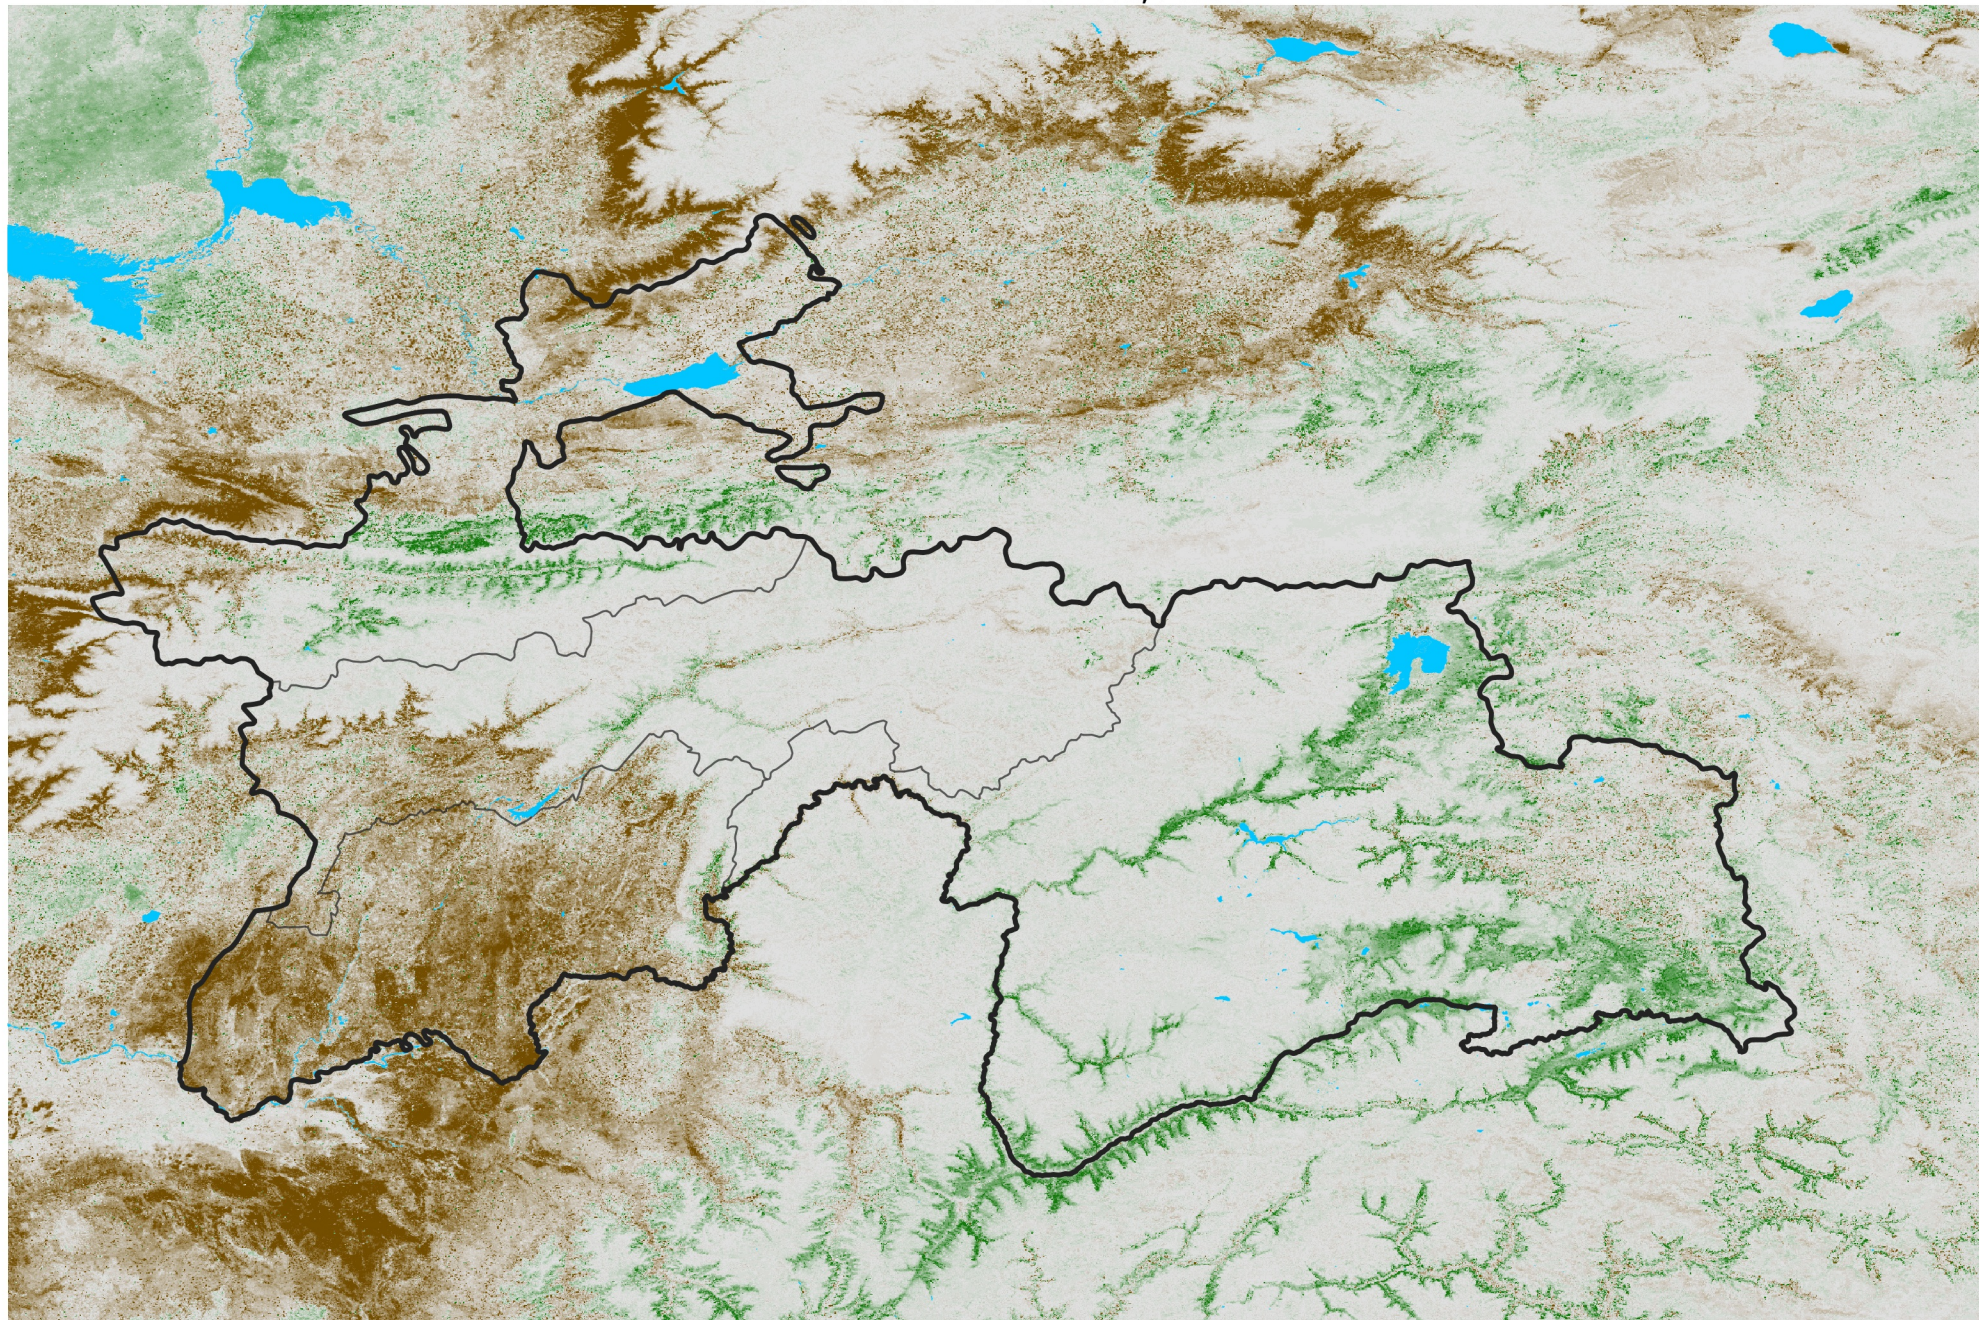

# Tajikistan NDVI Difference

2014 minus 2013

Period 12 / Feb 21 - 28, 2014

## NDVI Difference

< -0.3   -0.2   -0.1   -0.05   0.05   0.1   0.2   > 0.3

Negative

No Difference

Positive