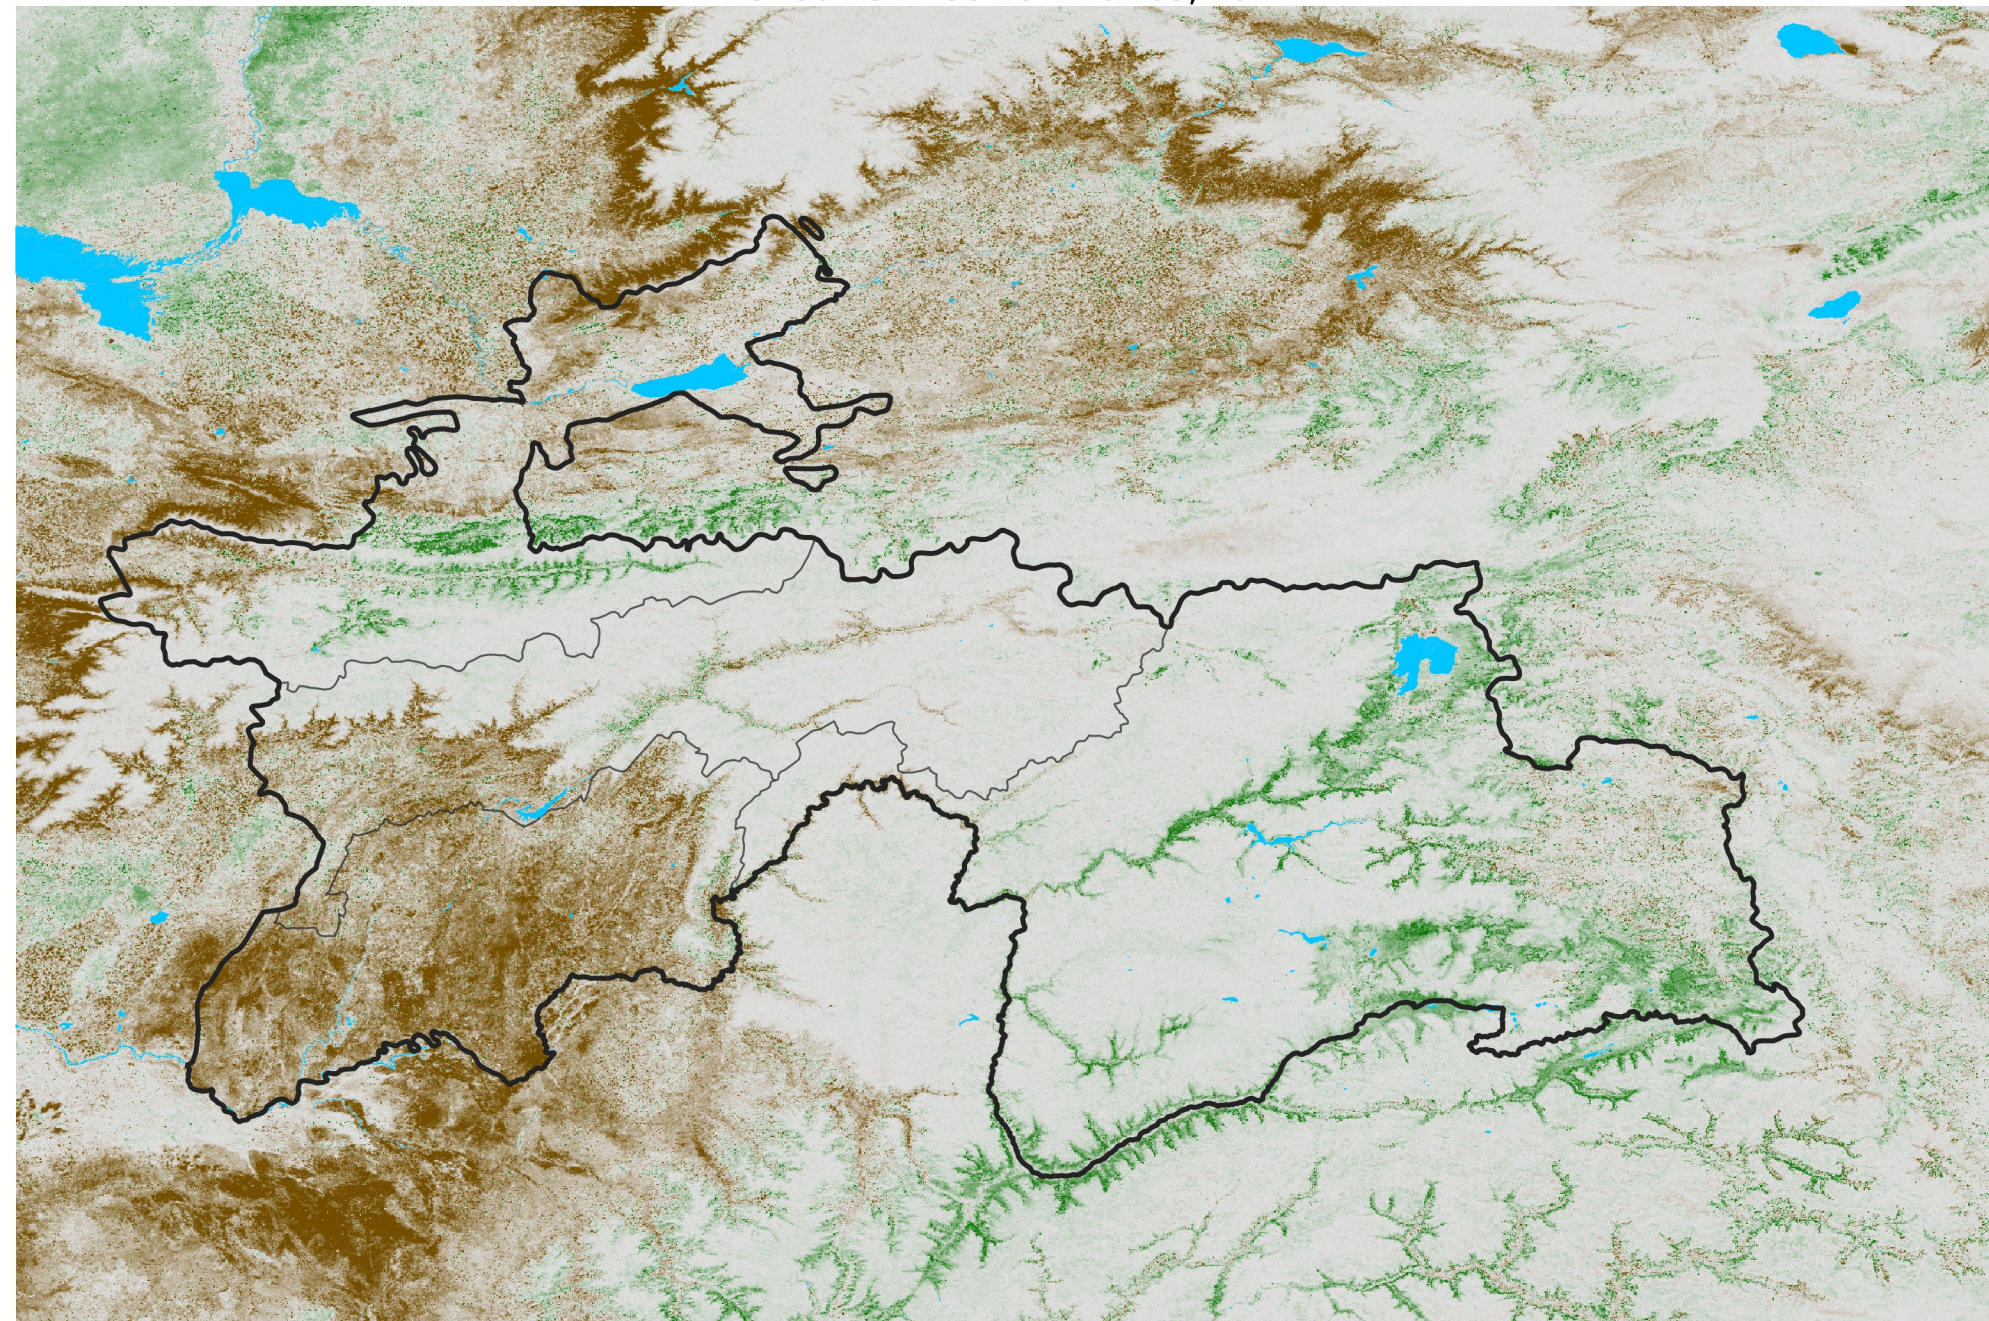

# Tajikistan NDVI Difference

2014 minus 2013

Period 13 / Feb 26 - Mar 05, 2014

## NDVI Difference

< -0.3   -0.2   -0.1   -0.05   0.05   0.1   0.2   > 0.3

Negative

No Difference

Positive