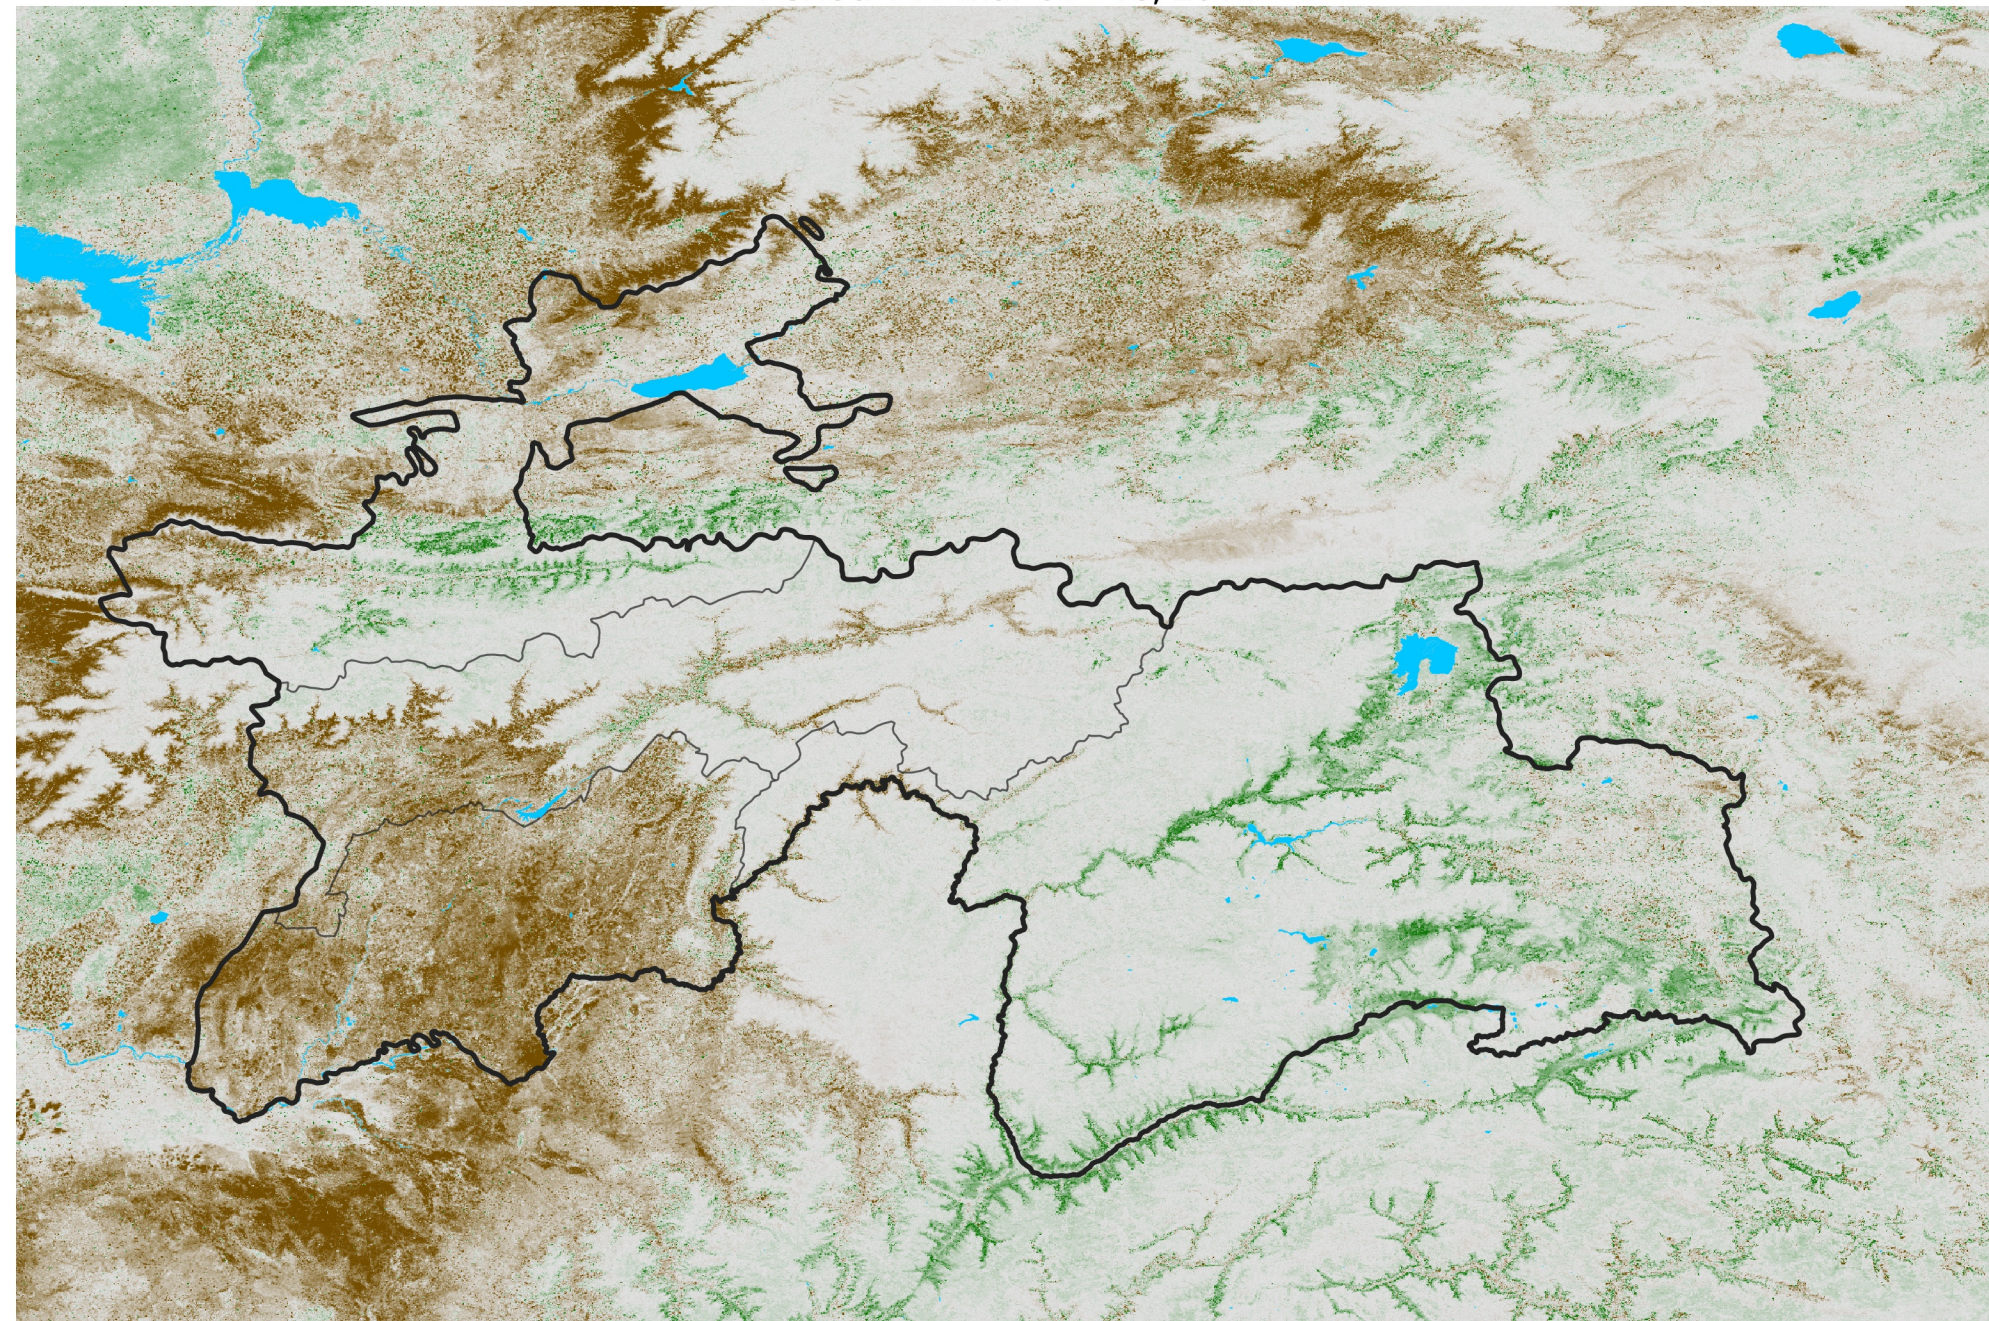

# Tajikistan NDVI Difference

2014 minus 2013

Period 14 / Mar 01 - 10, 2014

## NDVI Difference

< -0.3   -0.2   -0.1   -0.05   0.05   0.1   0.2   > 0.3

Negative

No Difference

Positive