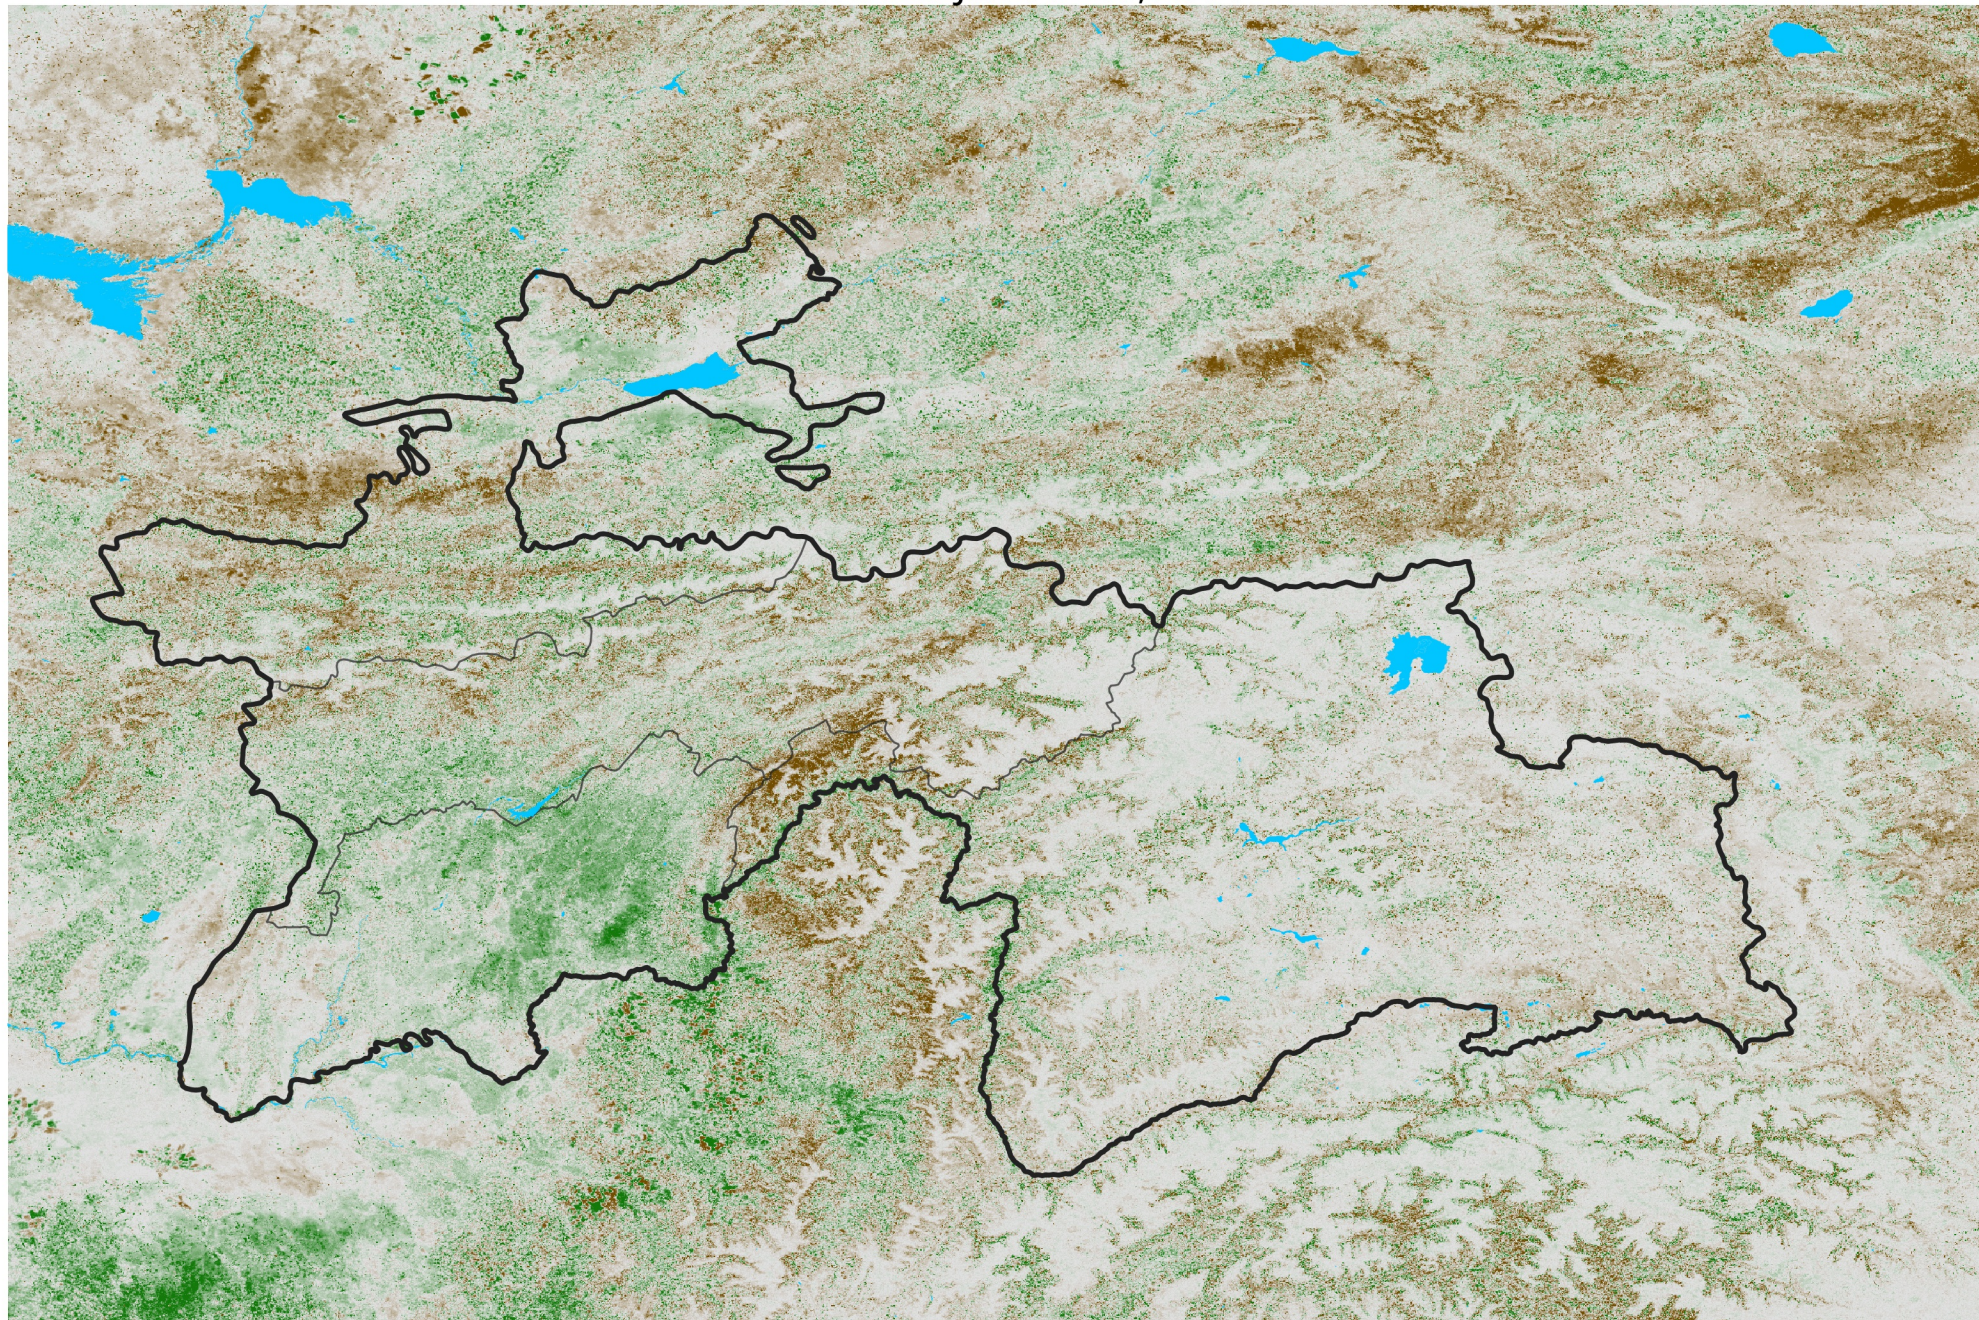

# Tajikistan NDVI Difference

2014 minus 2013

Period 32 / Jun 01 - 10, 2014

## NDVI Difference

< -0.3   -0.2   -0.1   -0.05   0.05   0.1   0.2   > 0.3

Negative

No Difference

Positive