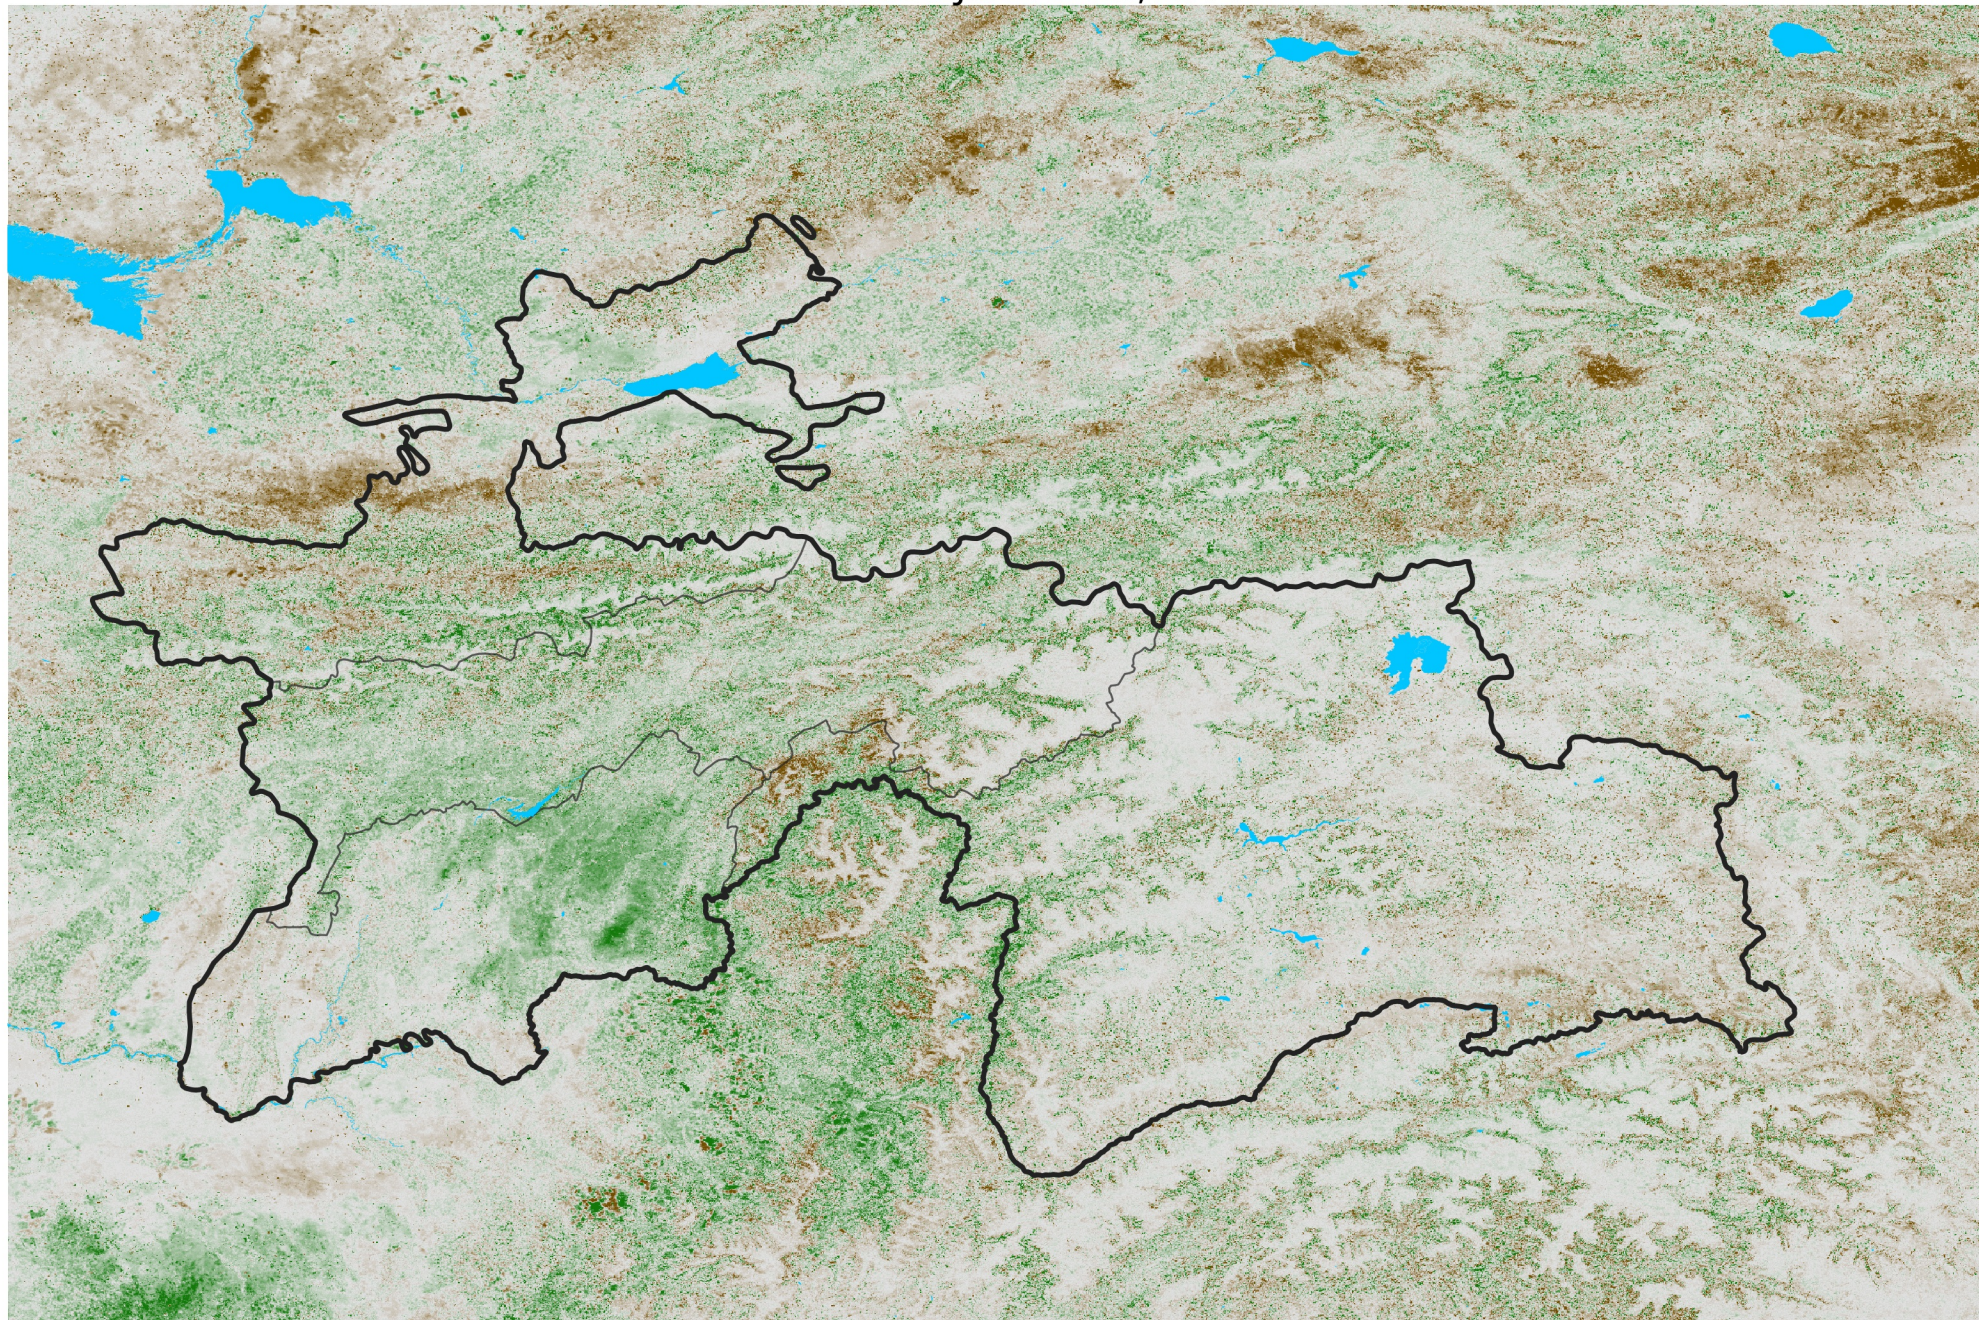

# Tajikistan NDVI Difference

2014 minus 2013

Period 35 / Jun 16 - 25, 2014

## NDVI Difference

< -0.3   -0.2   -0.1   -0.05   0.05   0.1   0.2   > 0.3

Negative

No Difference

Positive