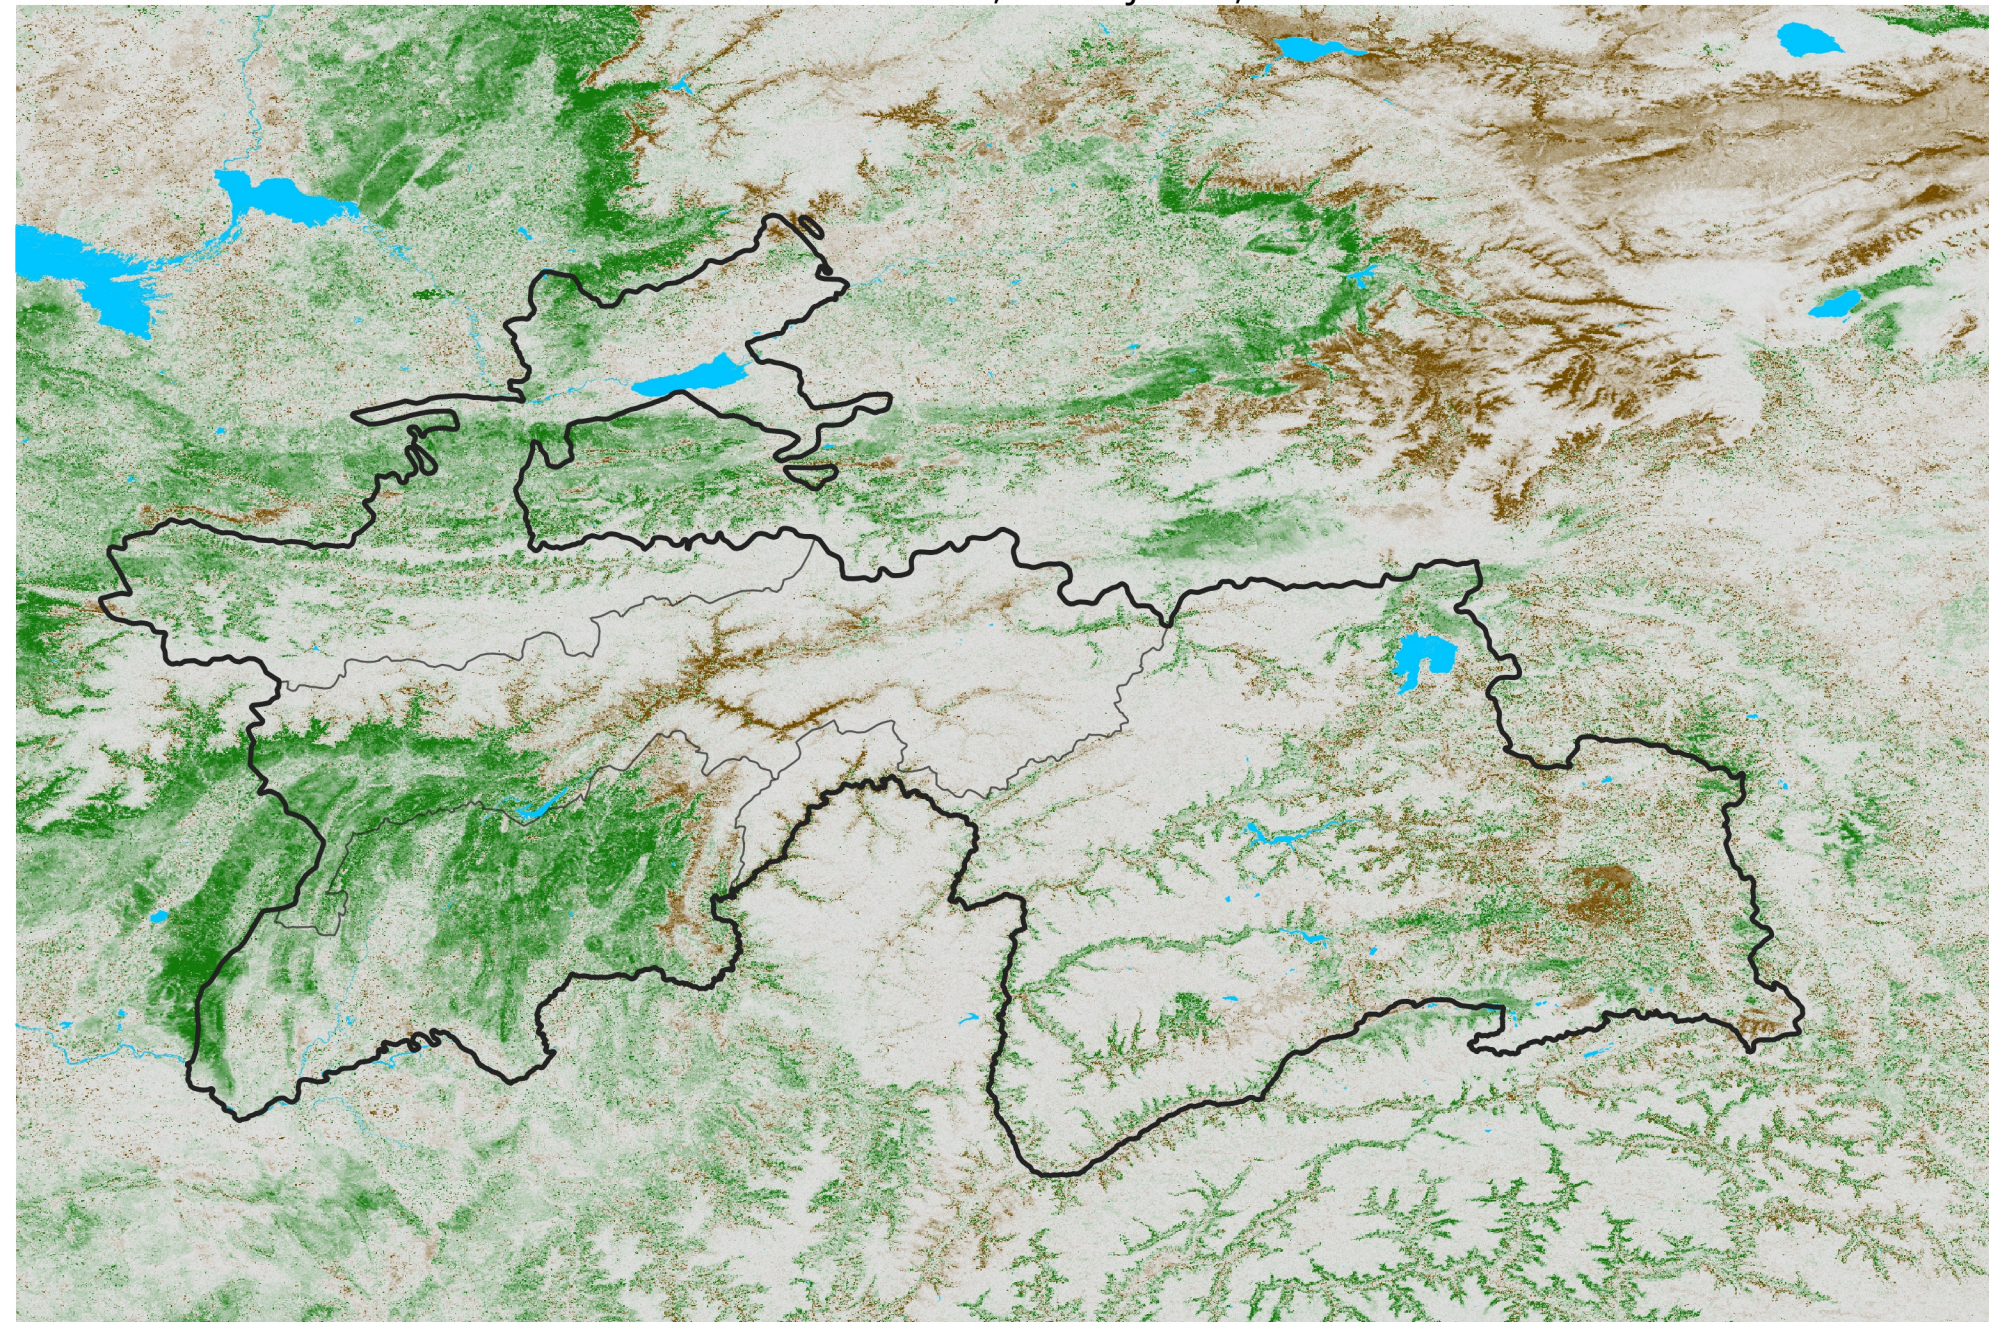

Tajikistan NDVI Difference

2015 minus 2014

Period 01 / Dec 26, 2014 - Jan 05, 2015

NDVI Difference

< -0.3 -0.2 -0.1 -0.05 0.05 0.1 0.2 > 0.3

Negative

No Difference

Positive