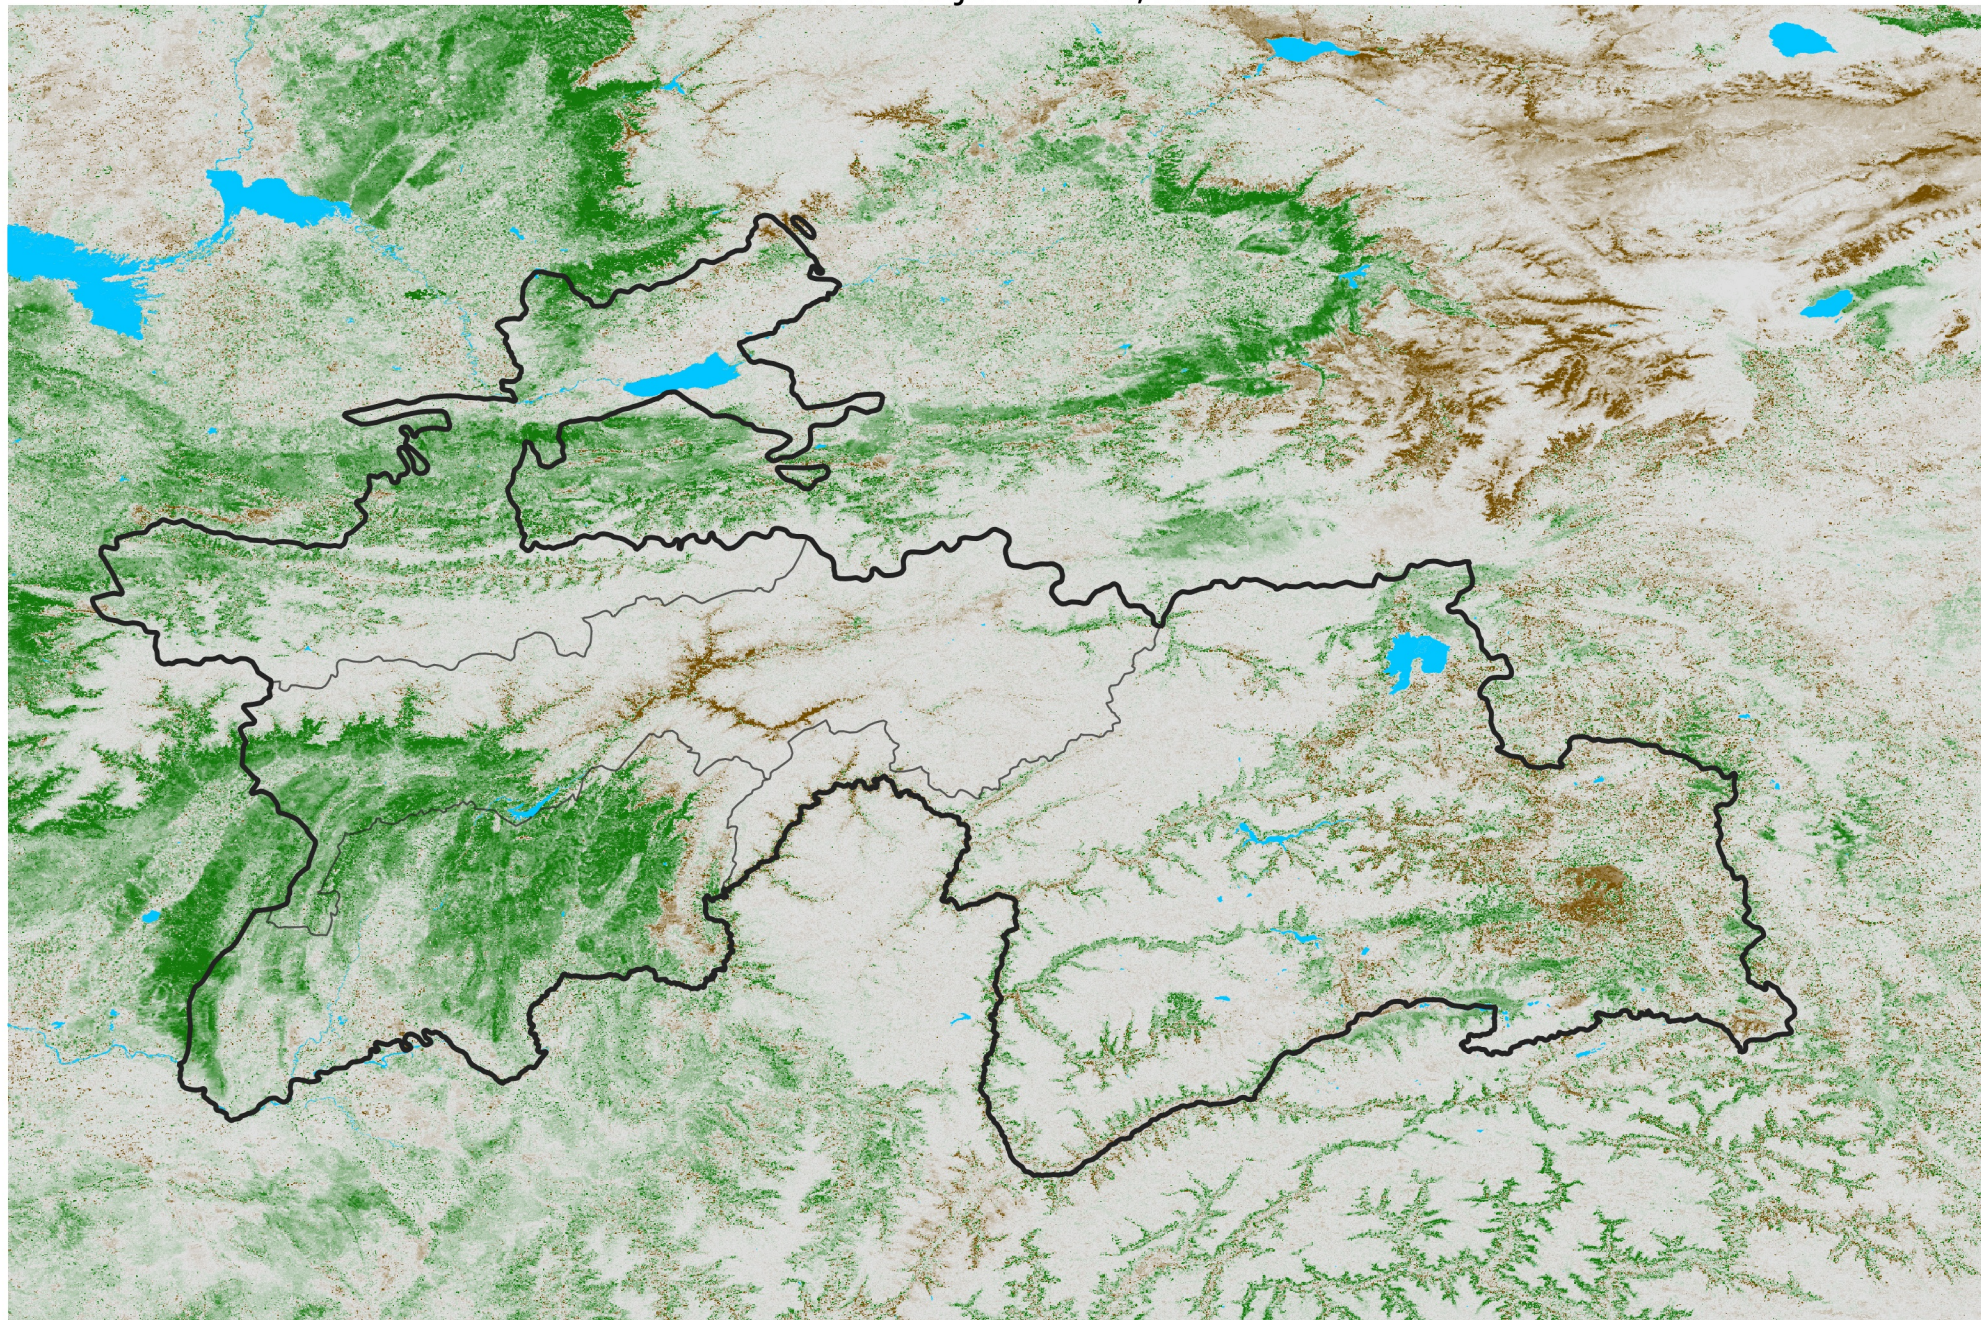

Tajikistan NDVI Difference

2015 minus 2014

Period 02 / Jan 01 - 10, 2015

NDVI Difference

< -0.3 -0.2 -0.1 -0.05 0.05 0.1 0.2 > 0.3

Negative

No Difference

Positive