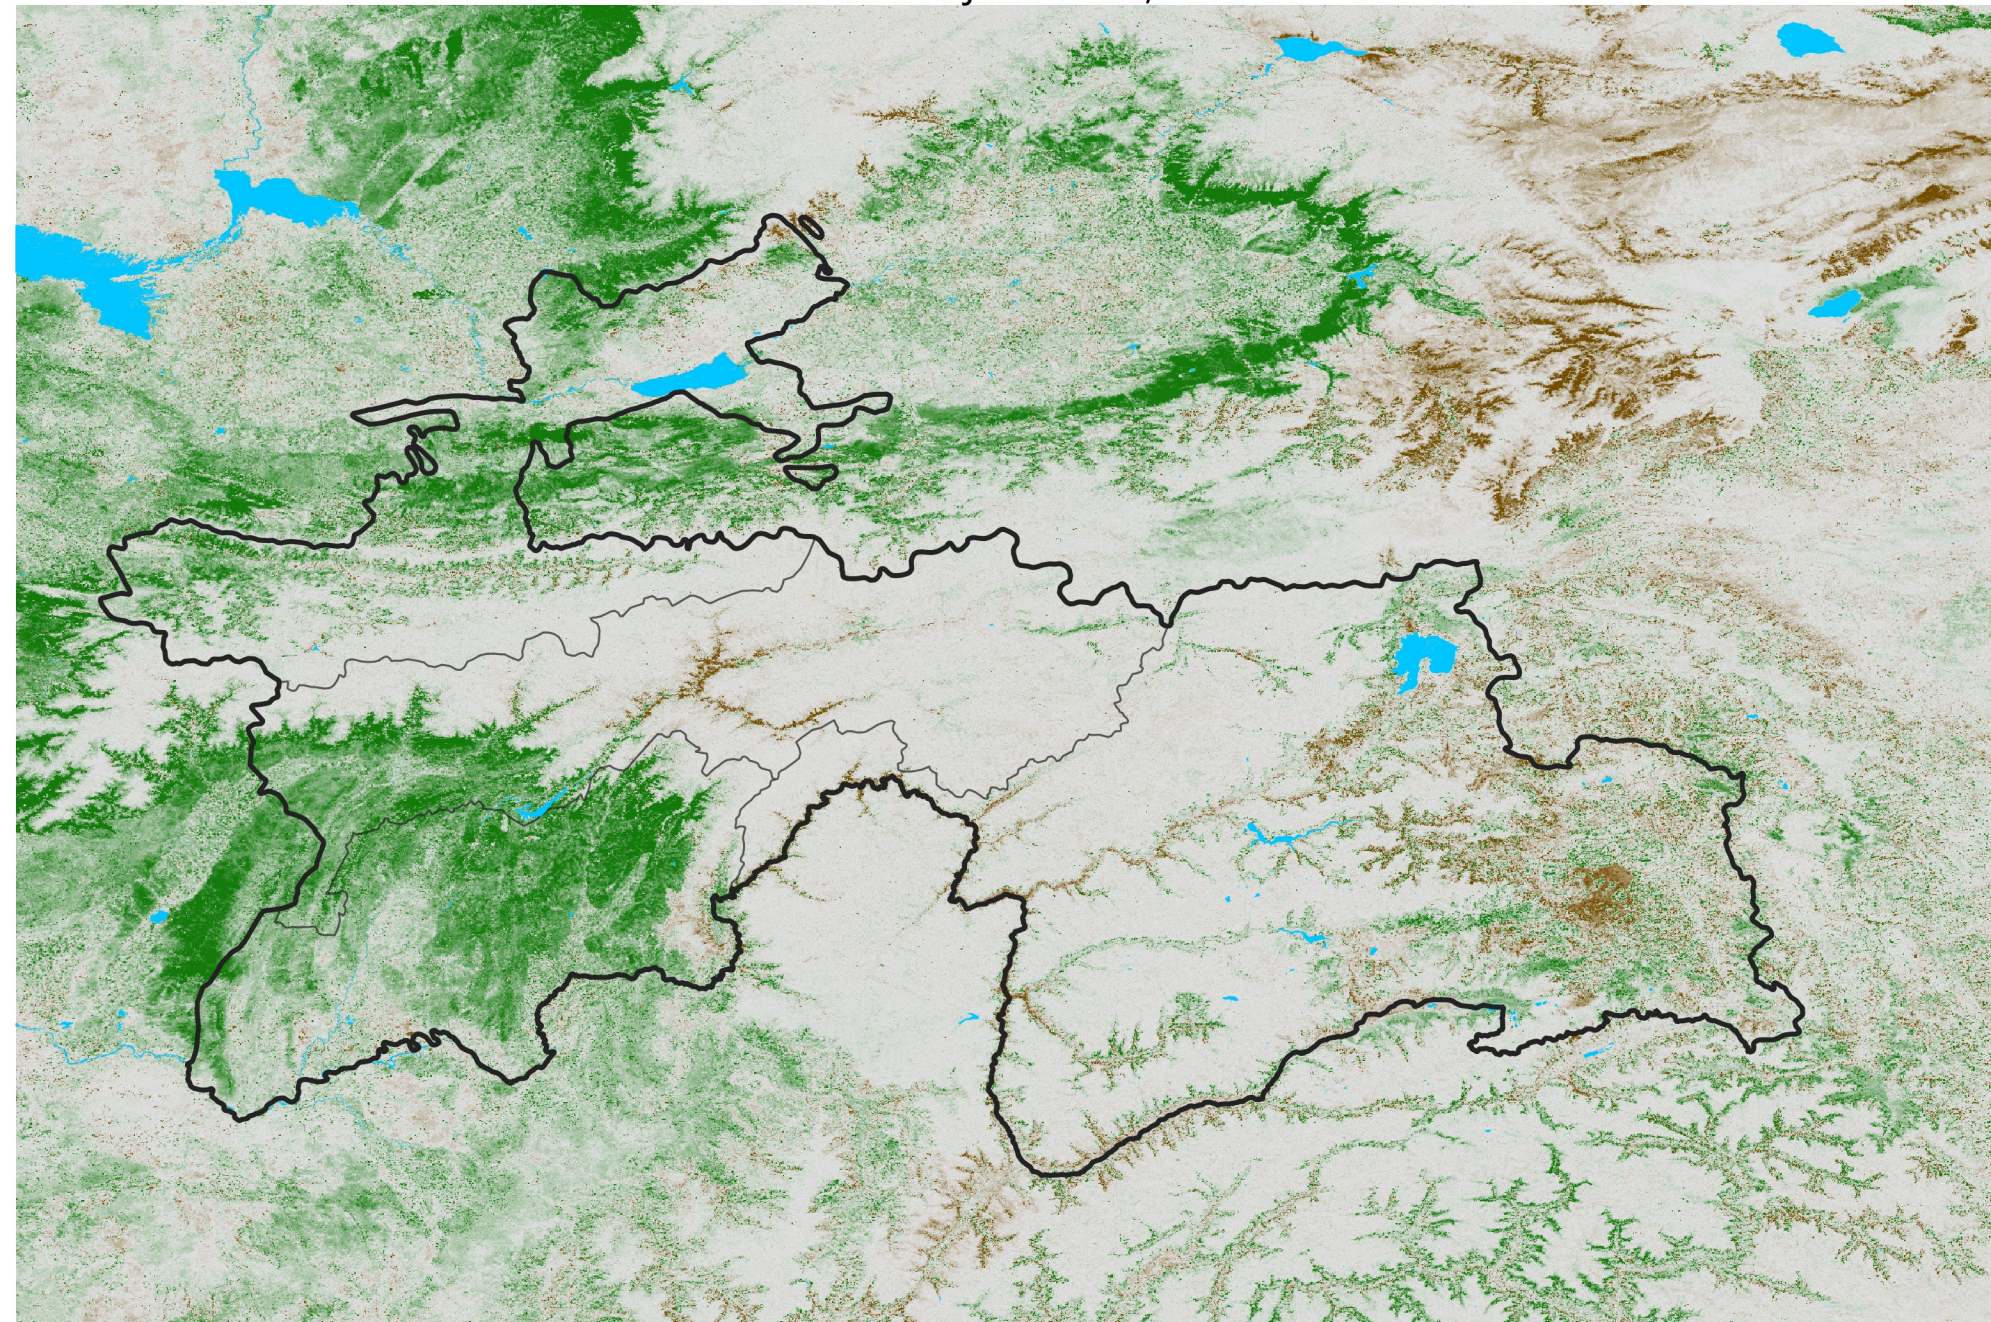

# Tajikistan NDVI Difference

2015 minus 2014

Period 04 / Jan 11 - 20, 2015

## NDVI Difference

< -0.3   -0.2   -0.1   -0.05   0.05   0.1   0.2   > 0.3

Negative

No Difference

Positive