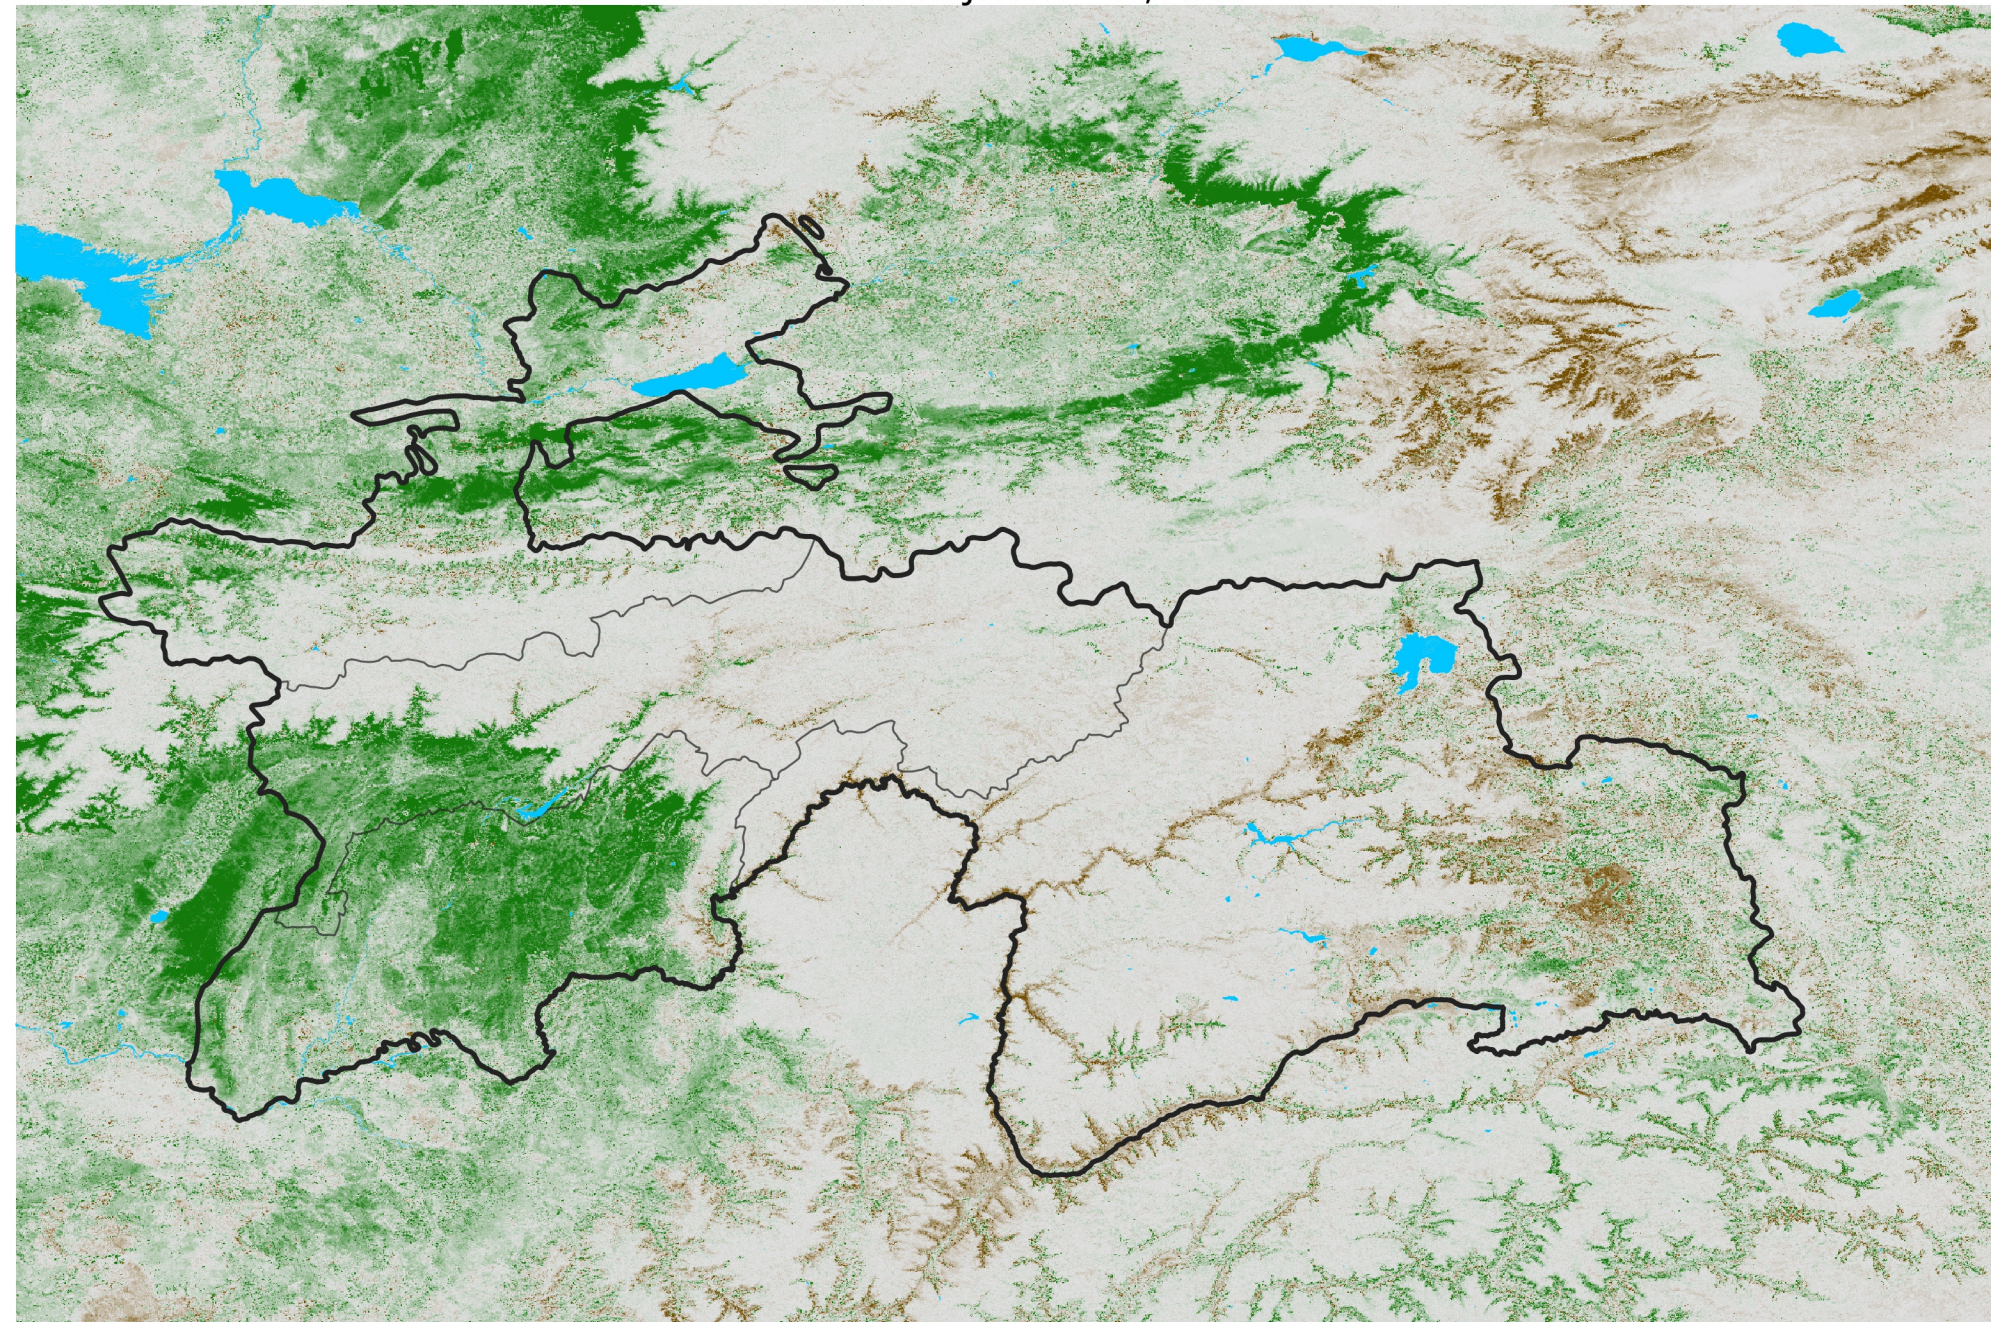

Tajikistan NDVI Difference

2015 minus 2014

Period 06 / Jan 21 - 31, 2015

NDVI Difference

< -0.3 -0.2 -0.1 -0.05 0.05 0.1 0.2 > 0.3

Negative

No Difference

Positive