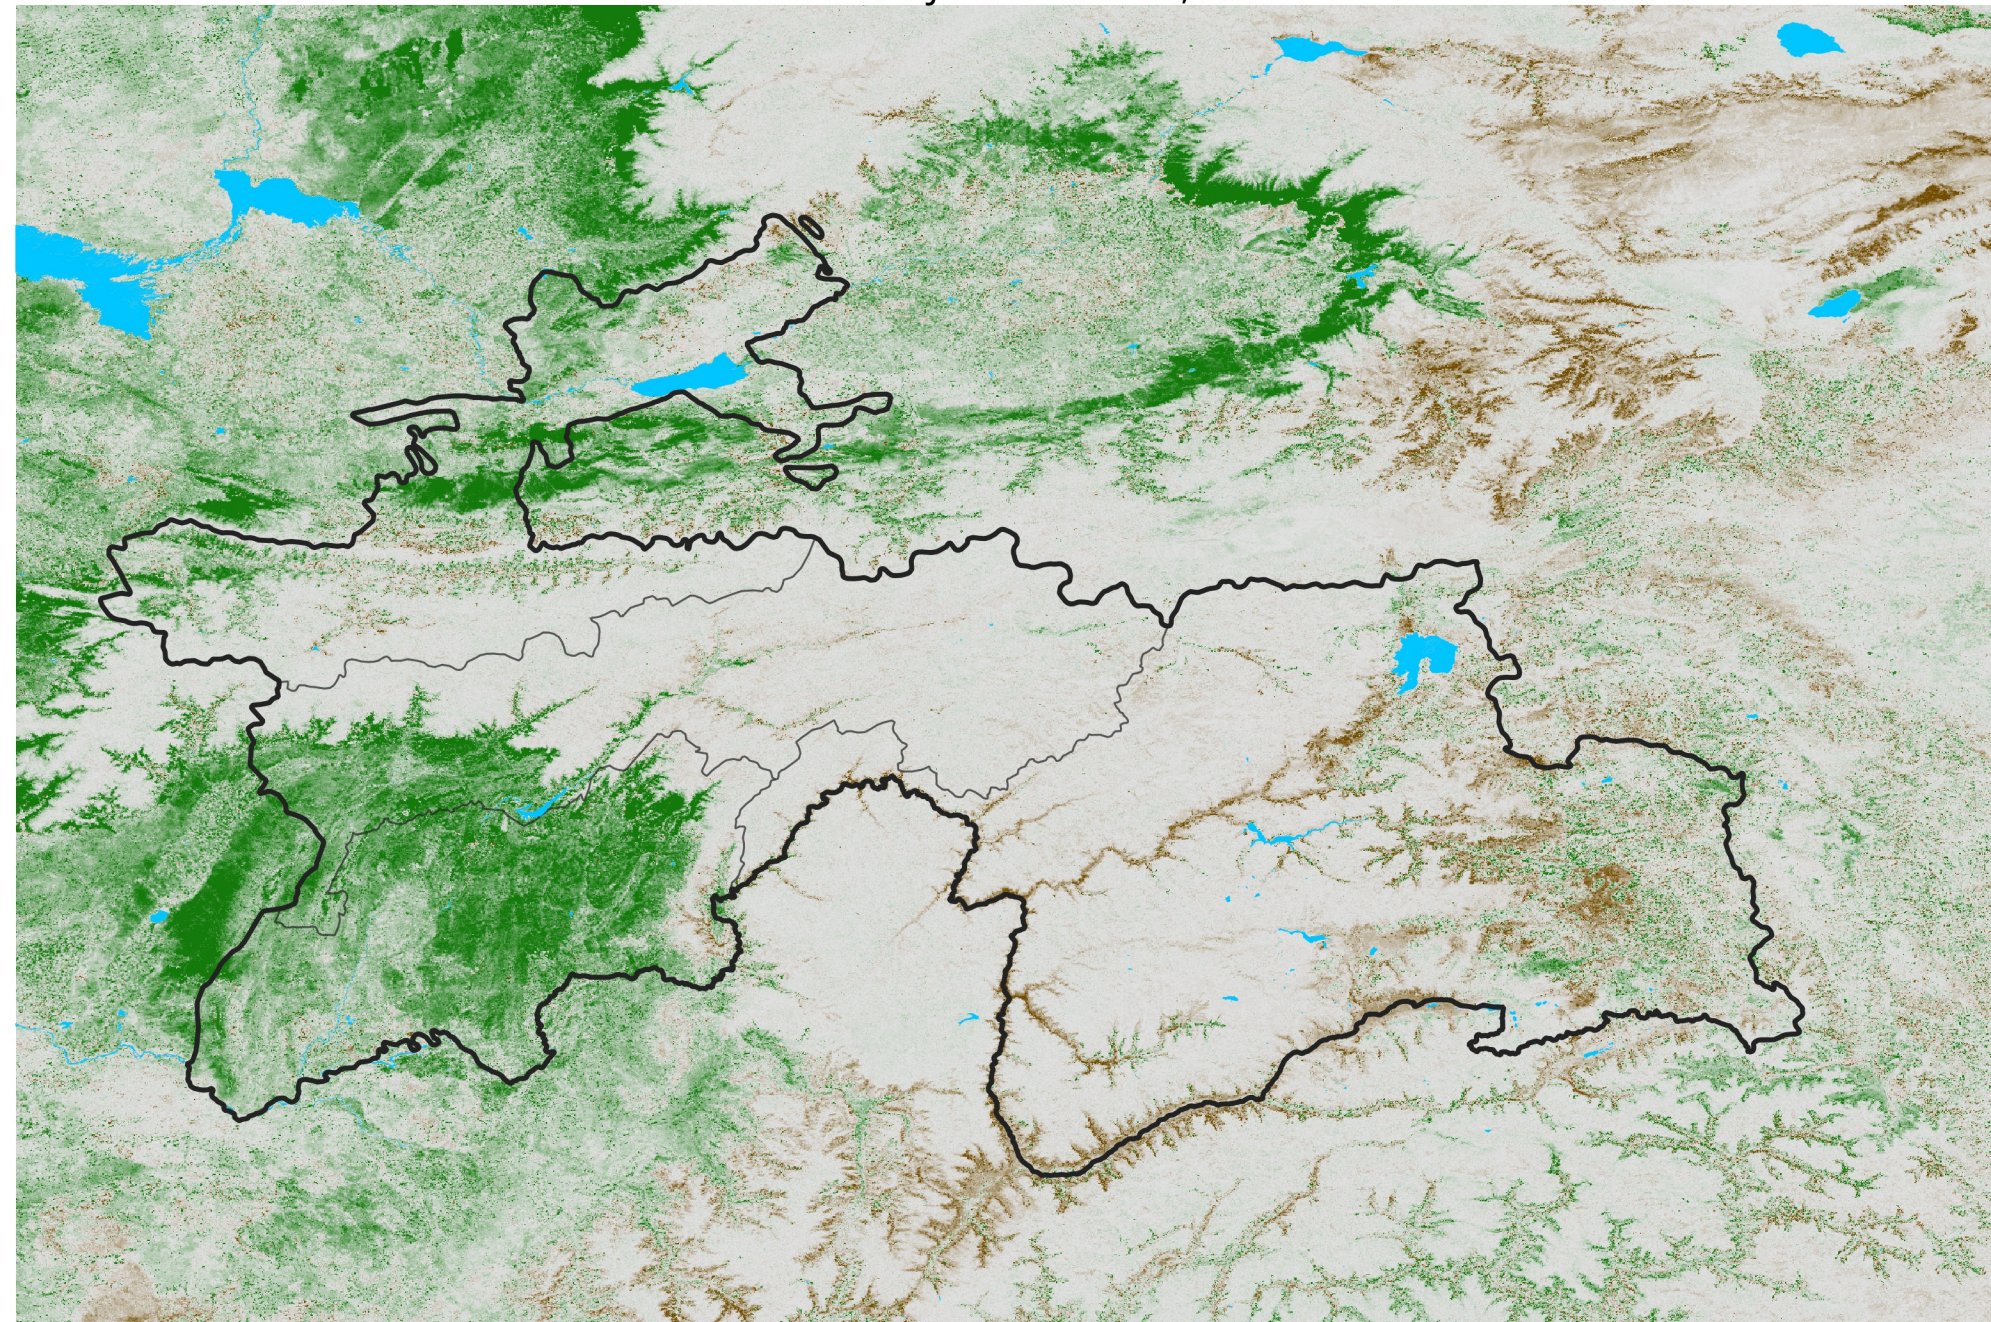

Tajikistan NDVI Difference

2015 minus 2014

Period 07 / Jan 26 - Feb 05, 2015

NDVI Difference

< -0.3 -0.2 -0.1 -0.05 0.05 0.1 0.2 > 0.3

Negative

No Difference

Positive