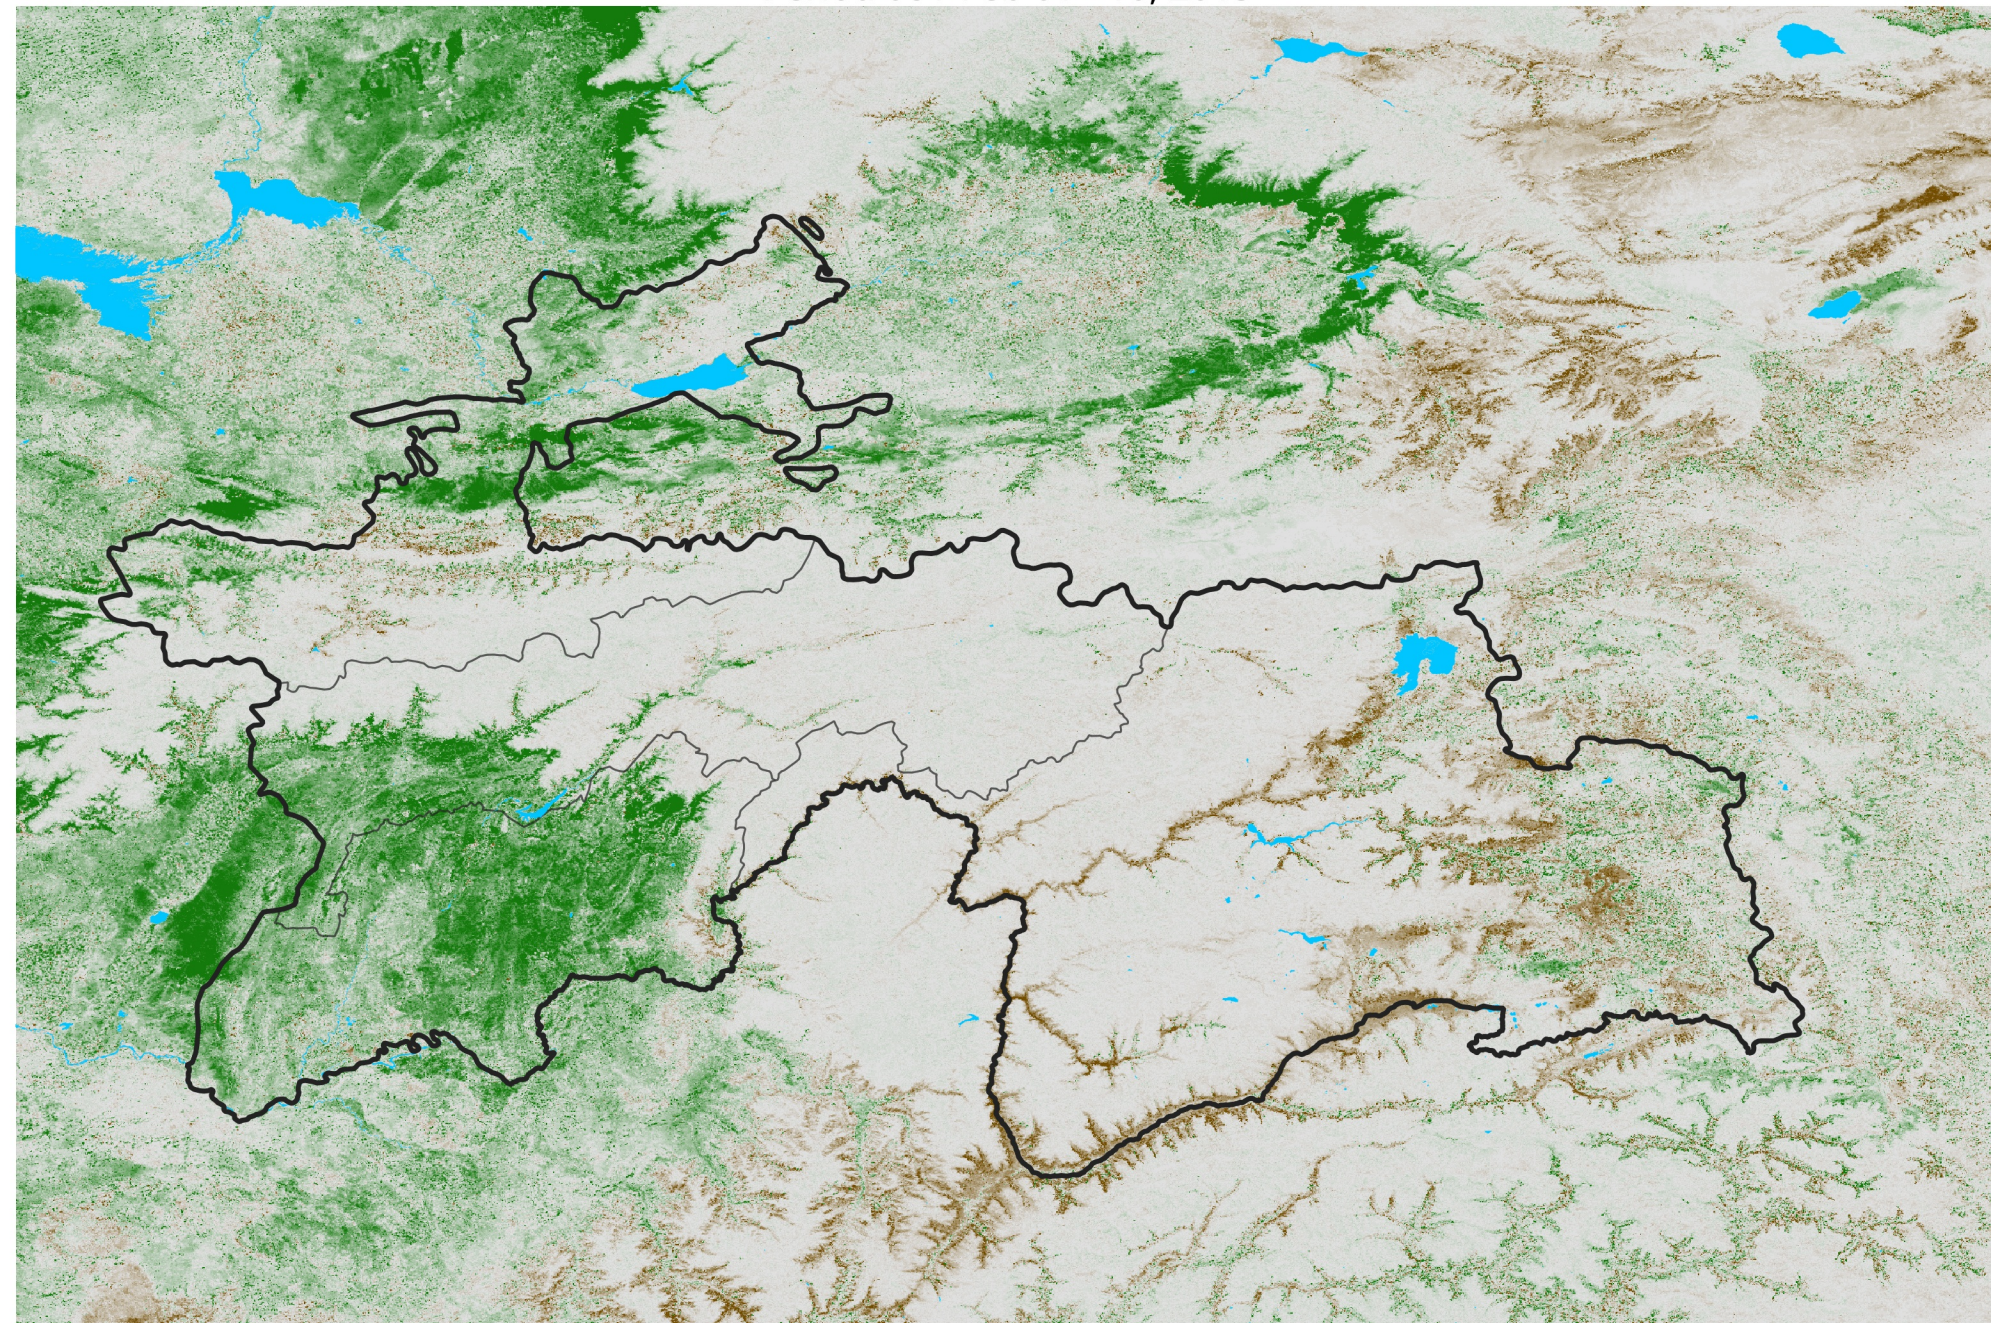

# Tajikistan NDVI Difference

2015 minus 2014

Period 08 / Feb 01 - 10, 2015

## NDVI Difference

< -0.3   -0.2   -0.1   -0.05   0.05   0.1   0.2   > 0.3

Negative

No Difference

Positive