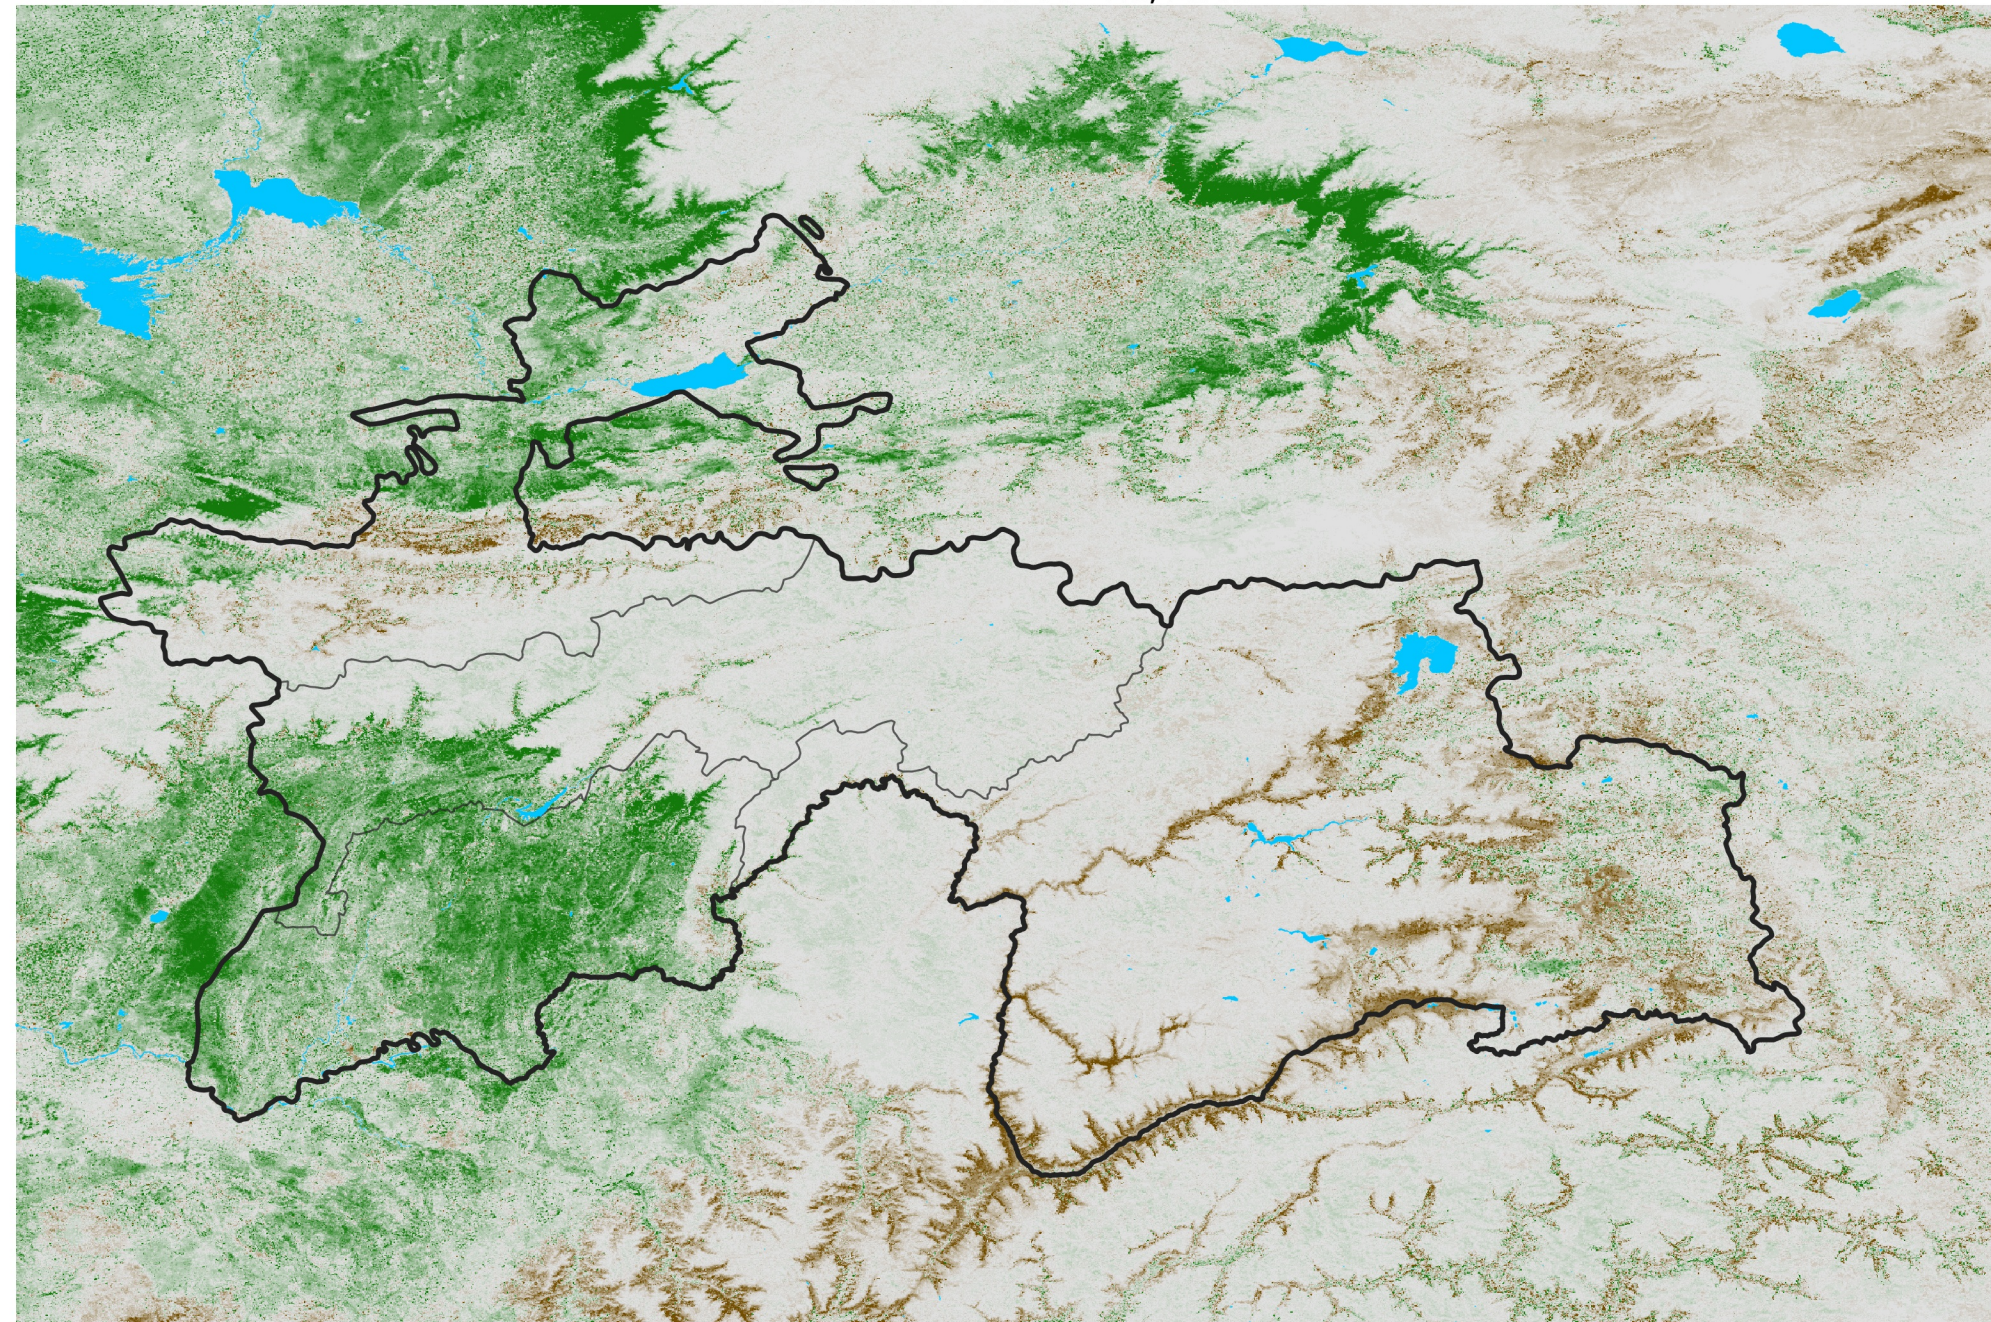

Tajikistan NDVI Difference

2015 minus 2014

Period 10 / Feb 11 - 20, 2015

NDVI Difference

< -0.3 -0.2 -0.1 -0.05 0.05 0.1 0.2 > 0.3

Negative

No Difference

Positive