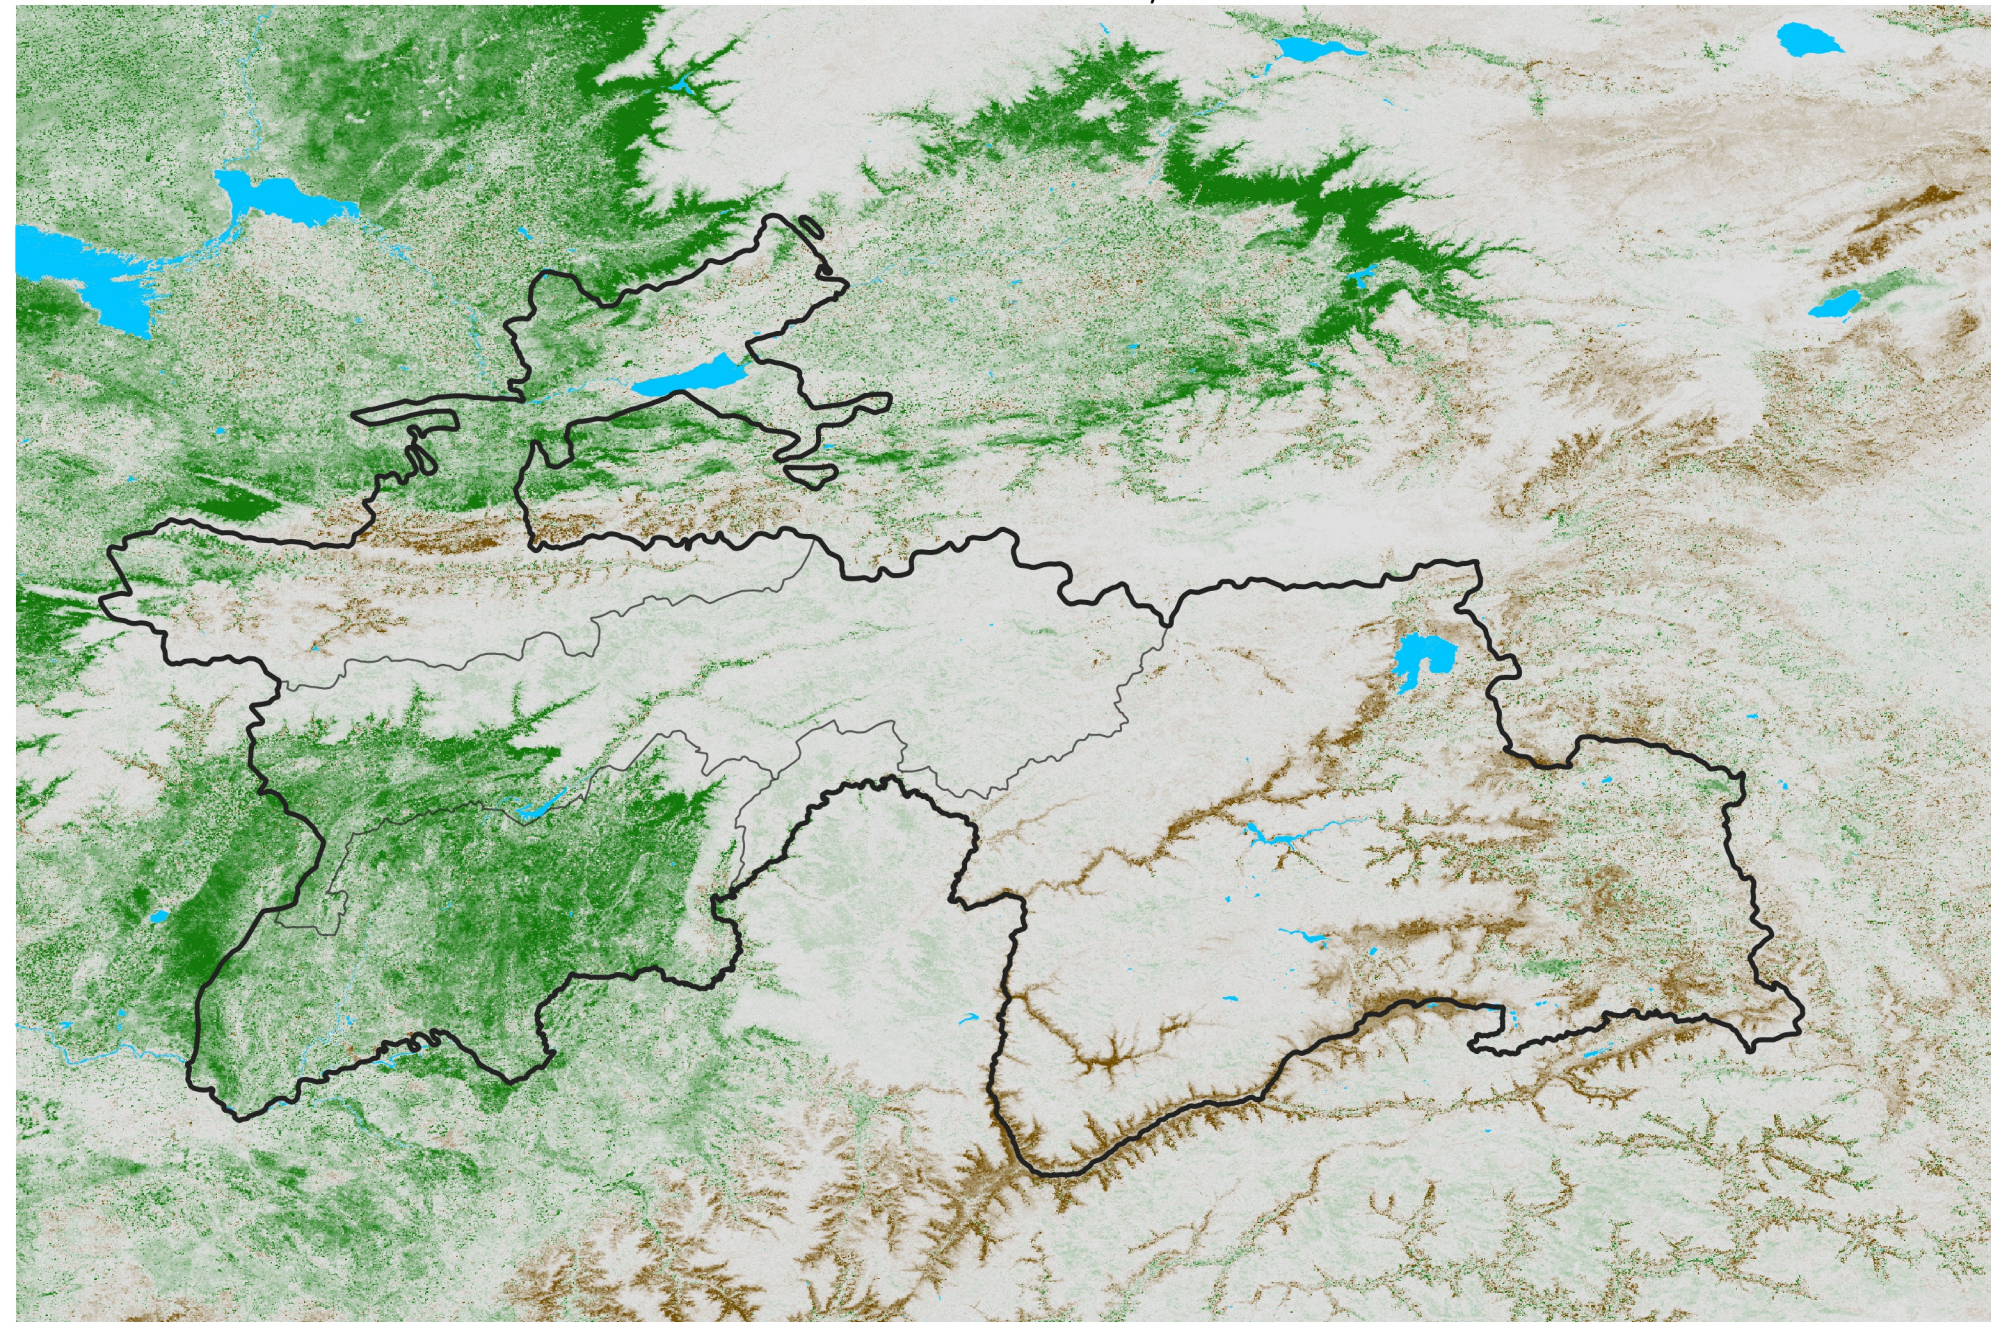

Tajikistan NDVI Difference

2015 minus 2014

Period 11 / Feb 16 - 25, 2015

NDVI Difference

< -0.3 -0.2 -0.1 -0.05 0.05 0.1 0.2 > 0.3

Negative

No Difference

Positive