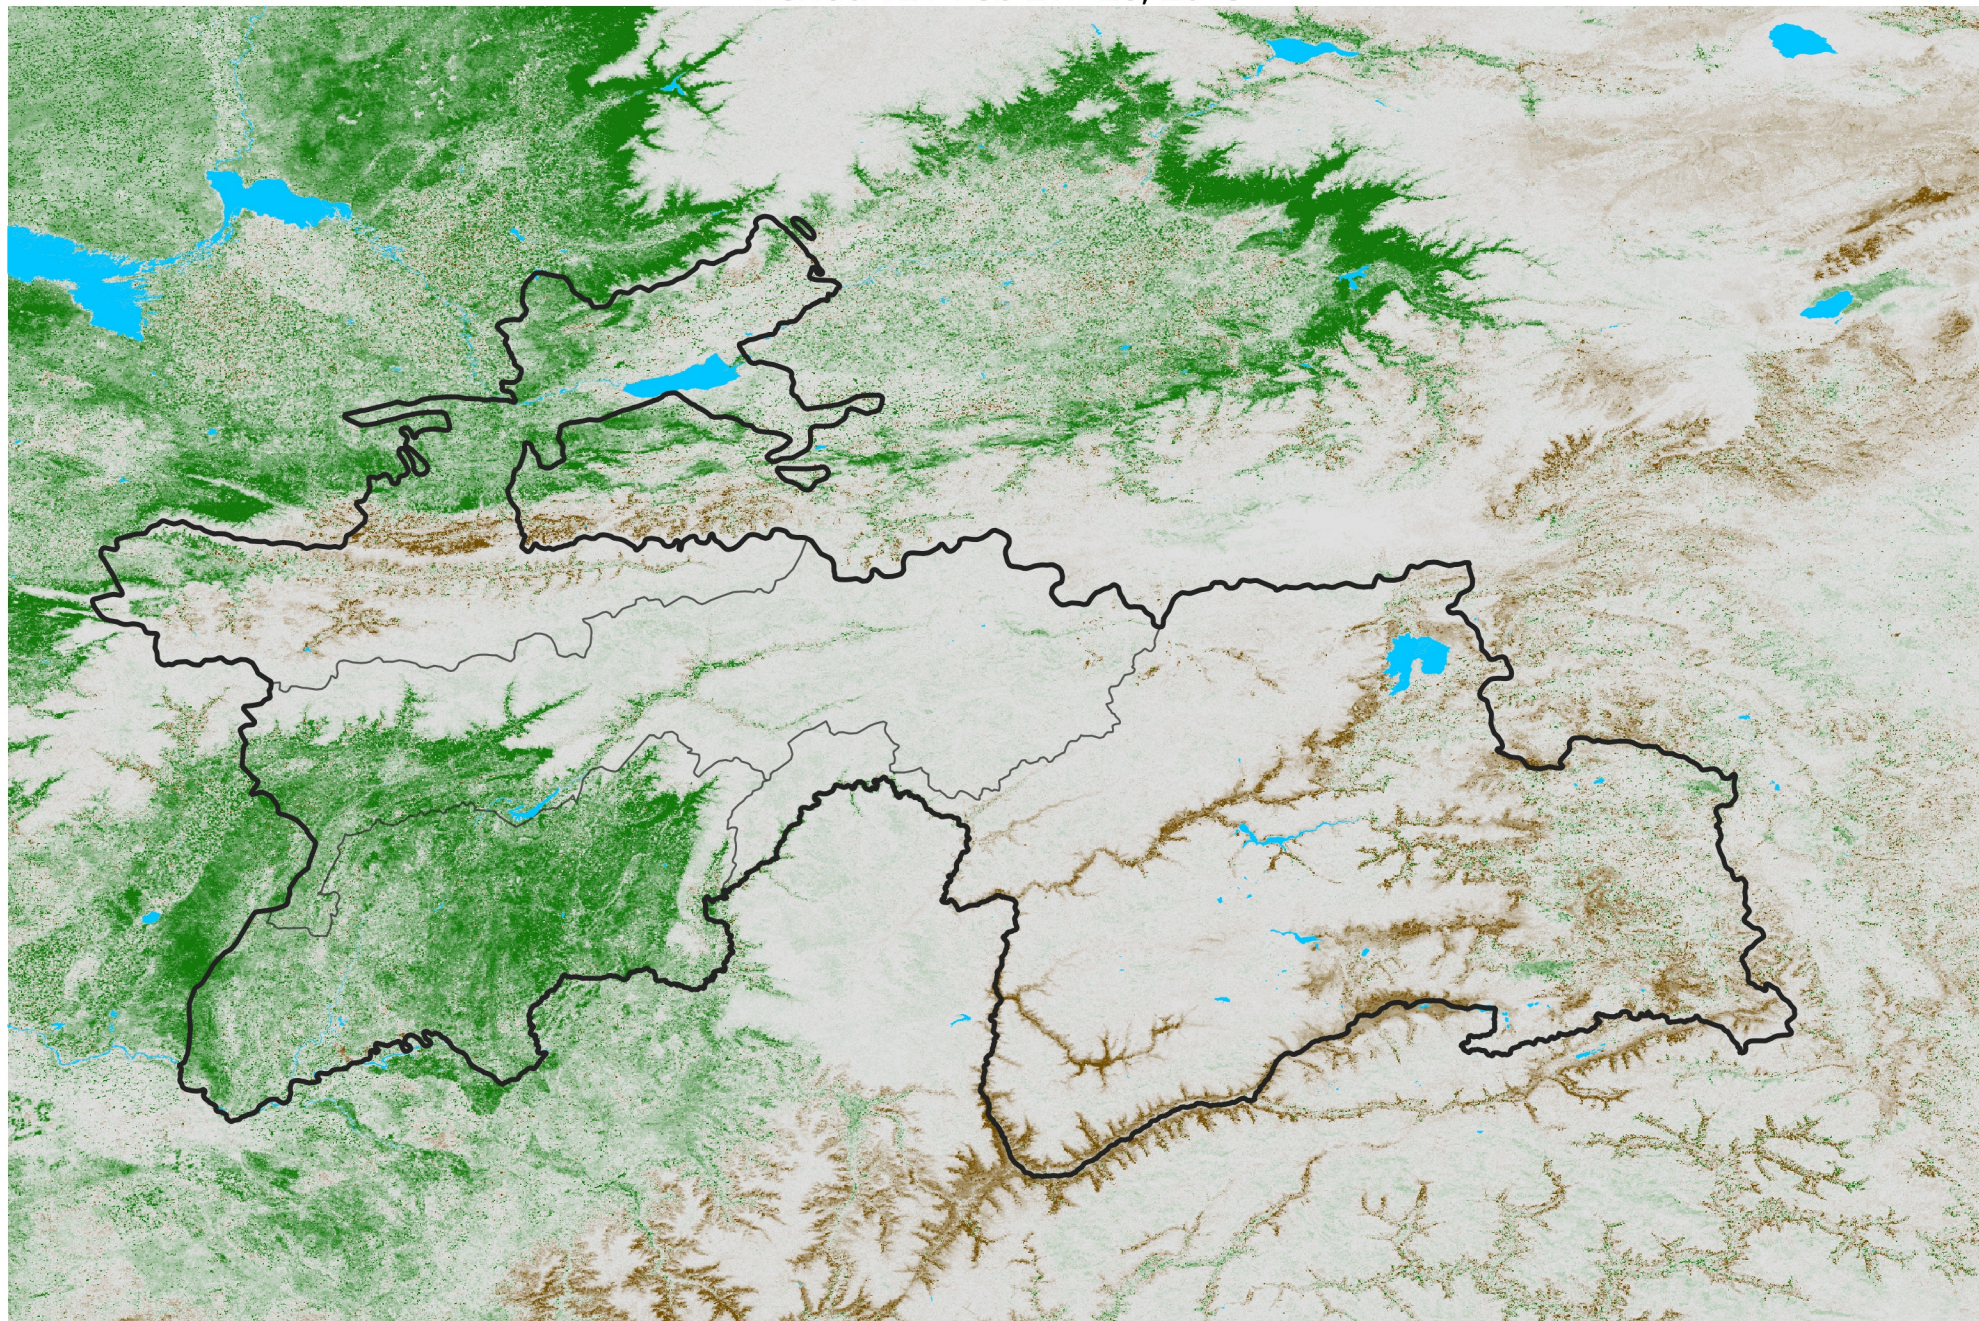

# Tajikistan NDVI Difference

2015 minus 2014

Period 12 / Feb 21 - 28, 2015

## NDVI Difference

< -0.3   -0.2   -0.1   -0.05   0.05   0.1   0.2   > 0.3

Negative

No Difference

Positive