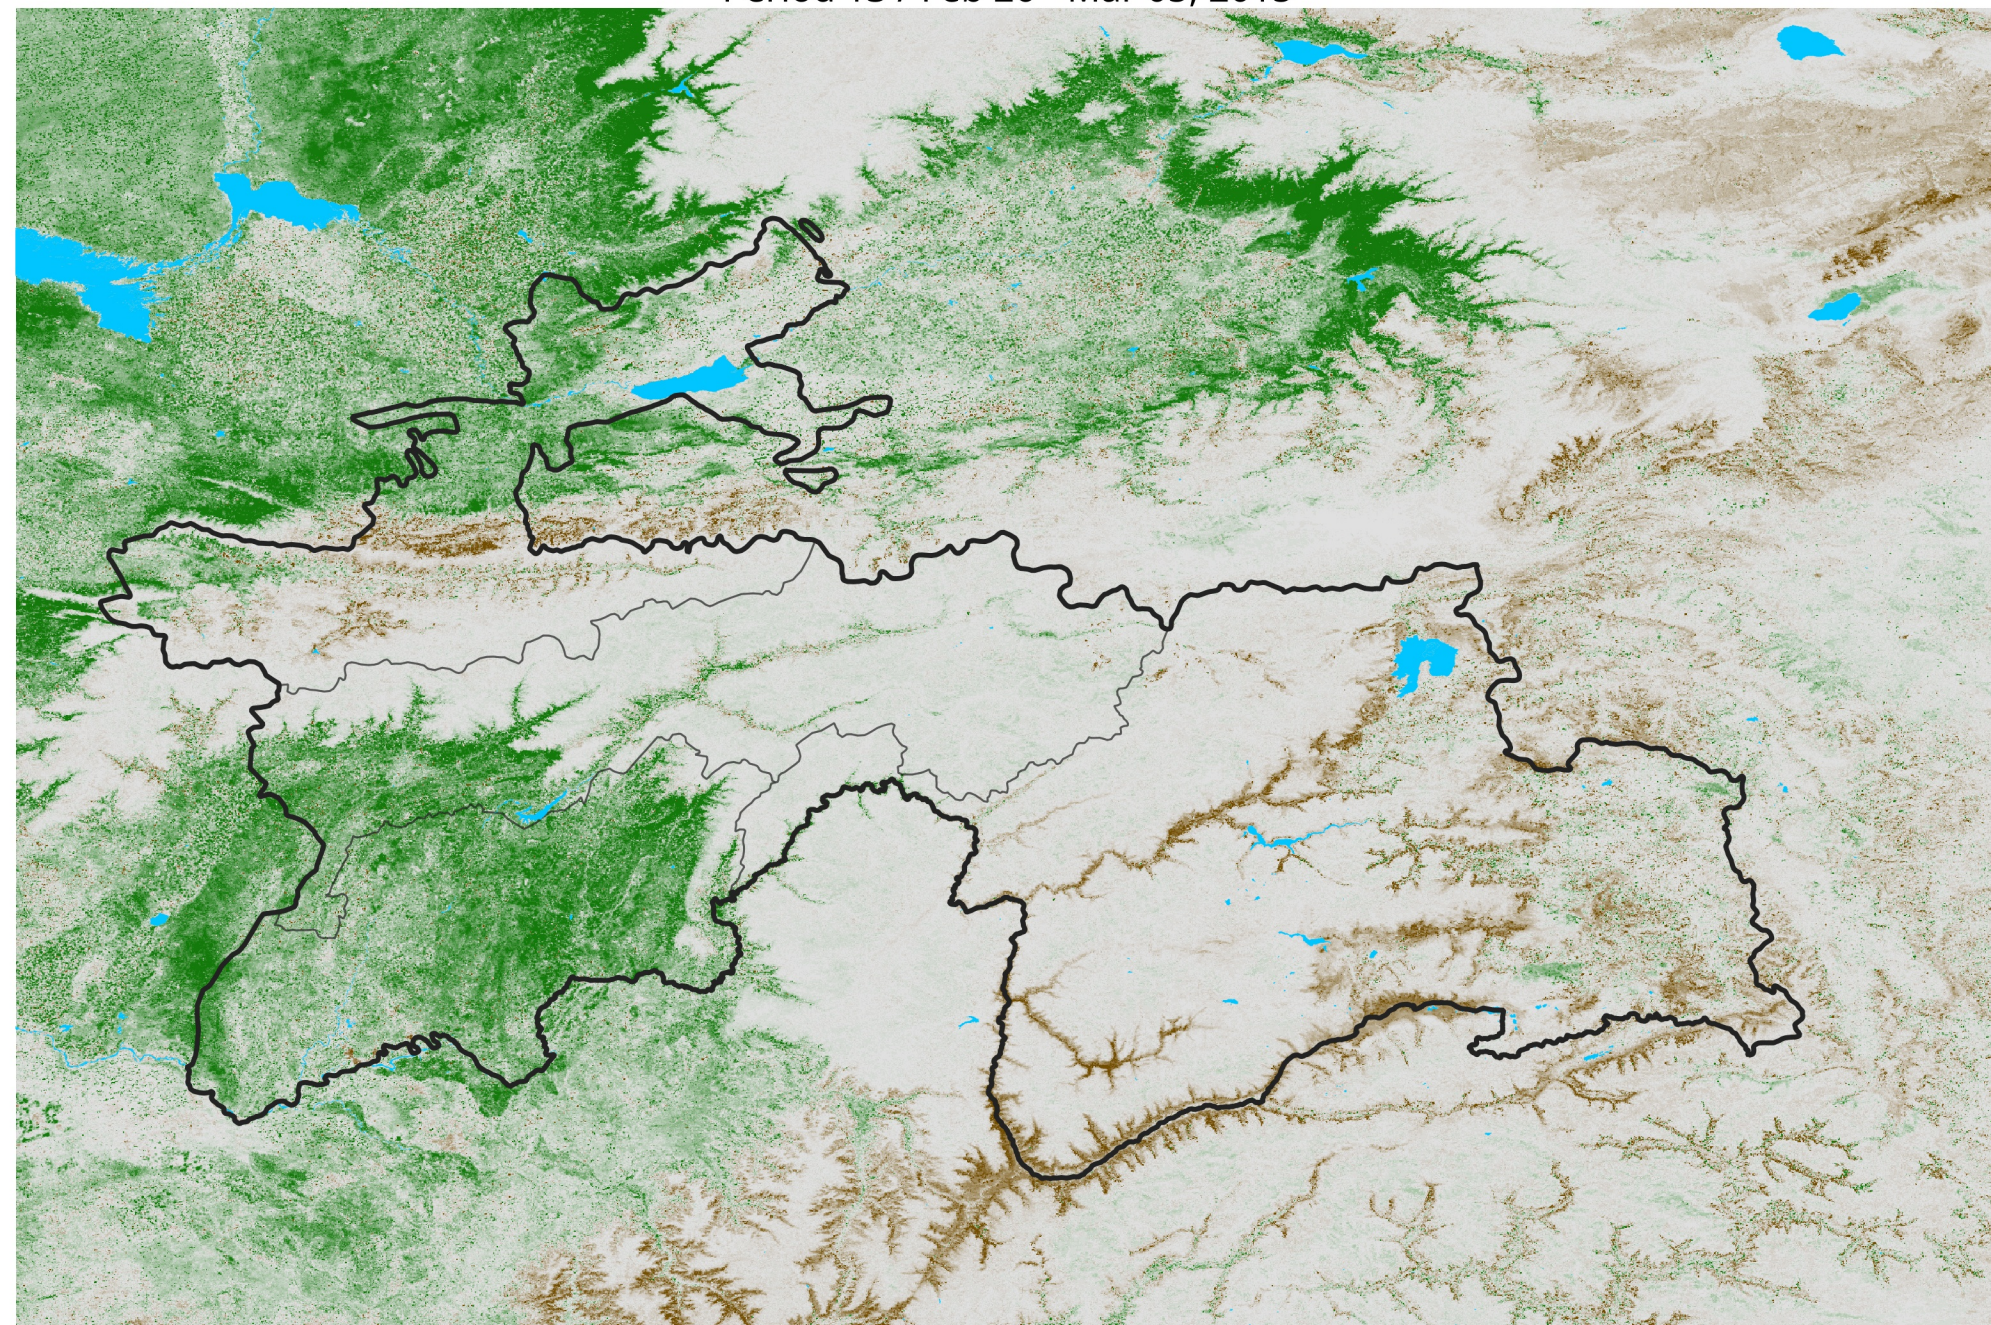

# Tajikistan NDVI Difference

2015 minus 2014

Period 13 / Feb 26 - Mar 05, 2015

## NDVI Difference

< -0.3   -0.2   -0.1   -0.05   0.05   0.1   0.2   > 0.3

Negative

No Difference

Positive