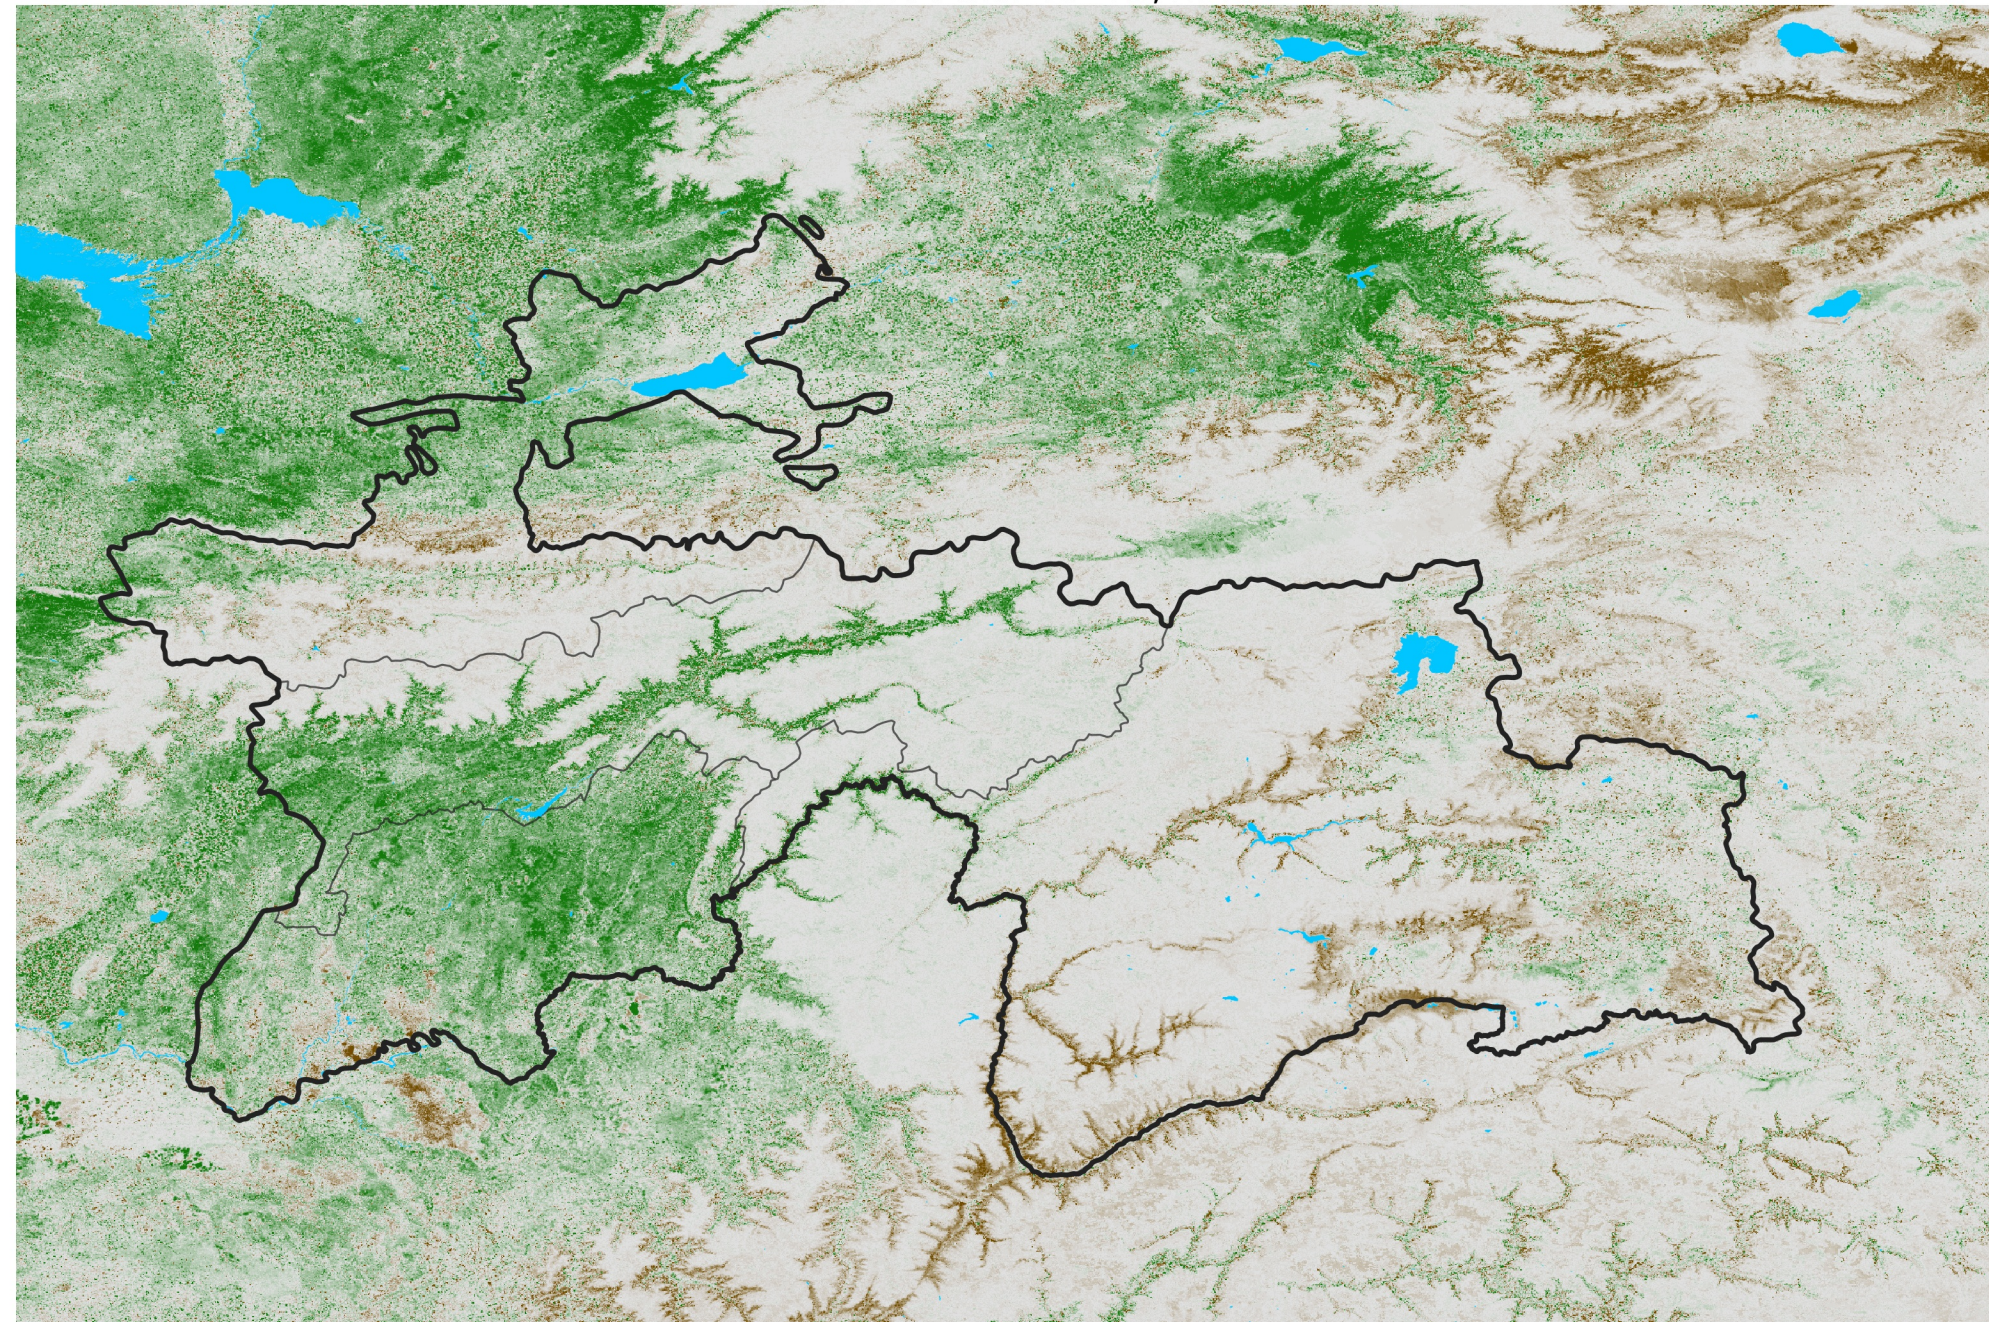

# Tajikistan NDVI Difference

2015 minus 2014

Period 17 / Mar 16 - 25, 2015

## NDVI Difference

< -0.3   -0.2   -0.1   -0.05   0.05   0.1   0.2   > 0.3

Negative

No Difference

Positive