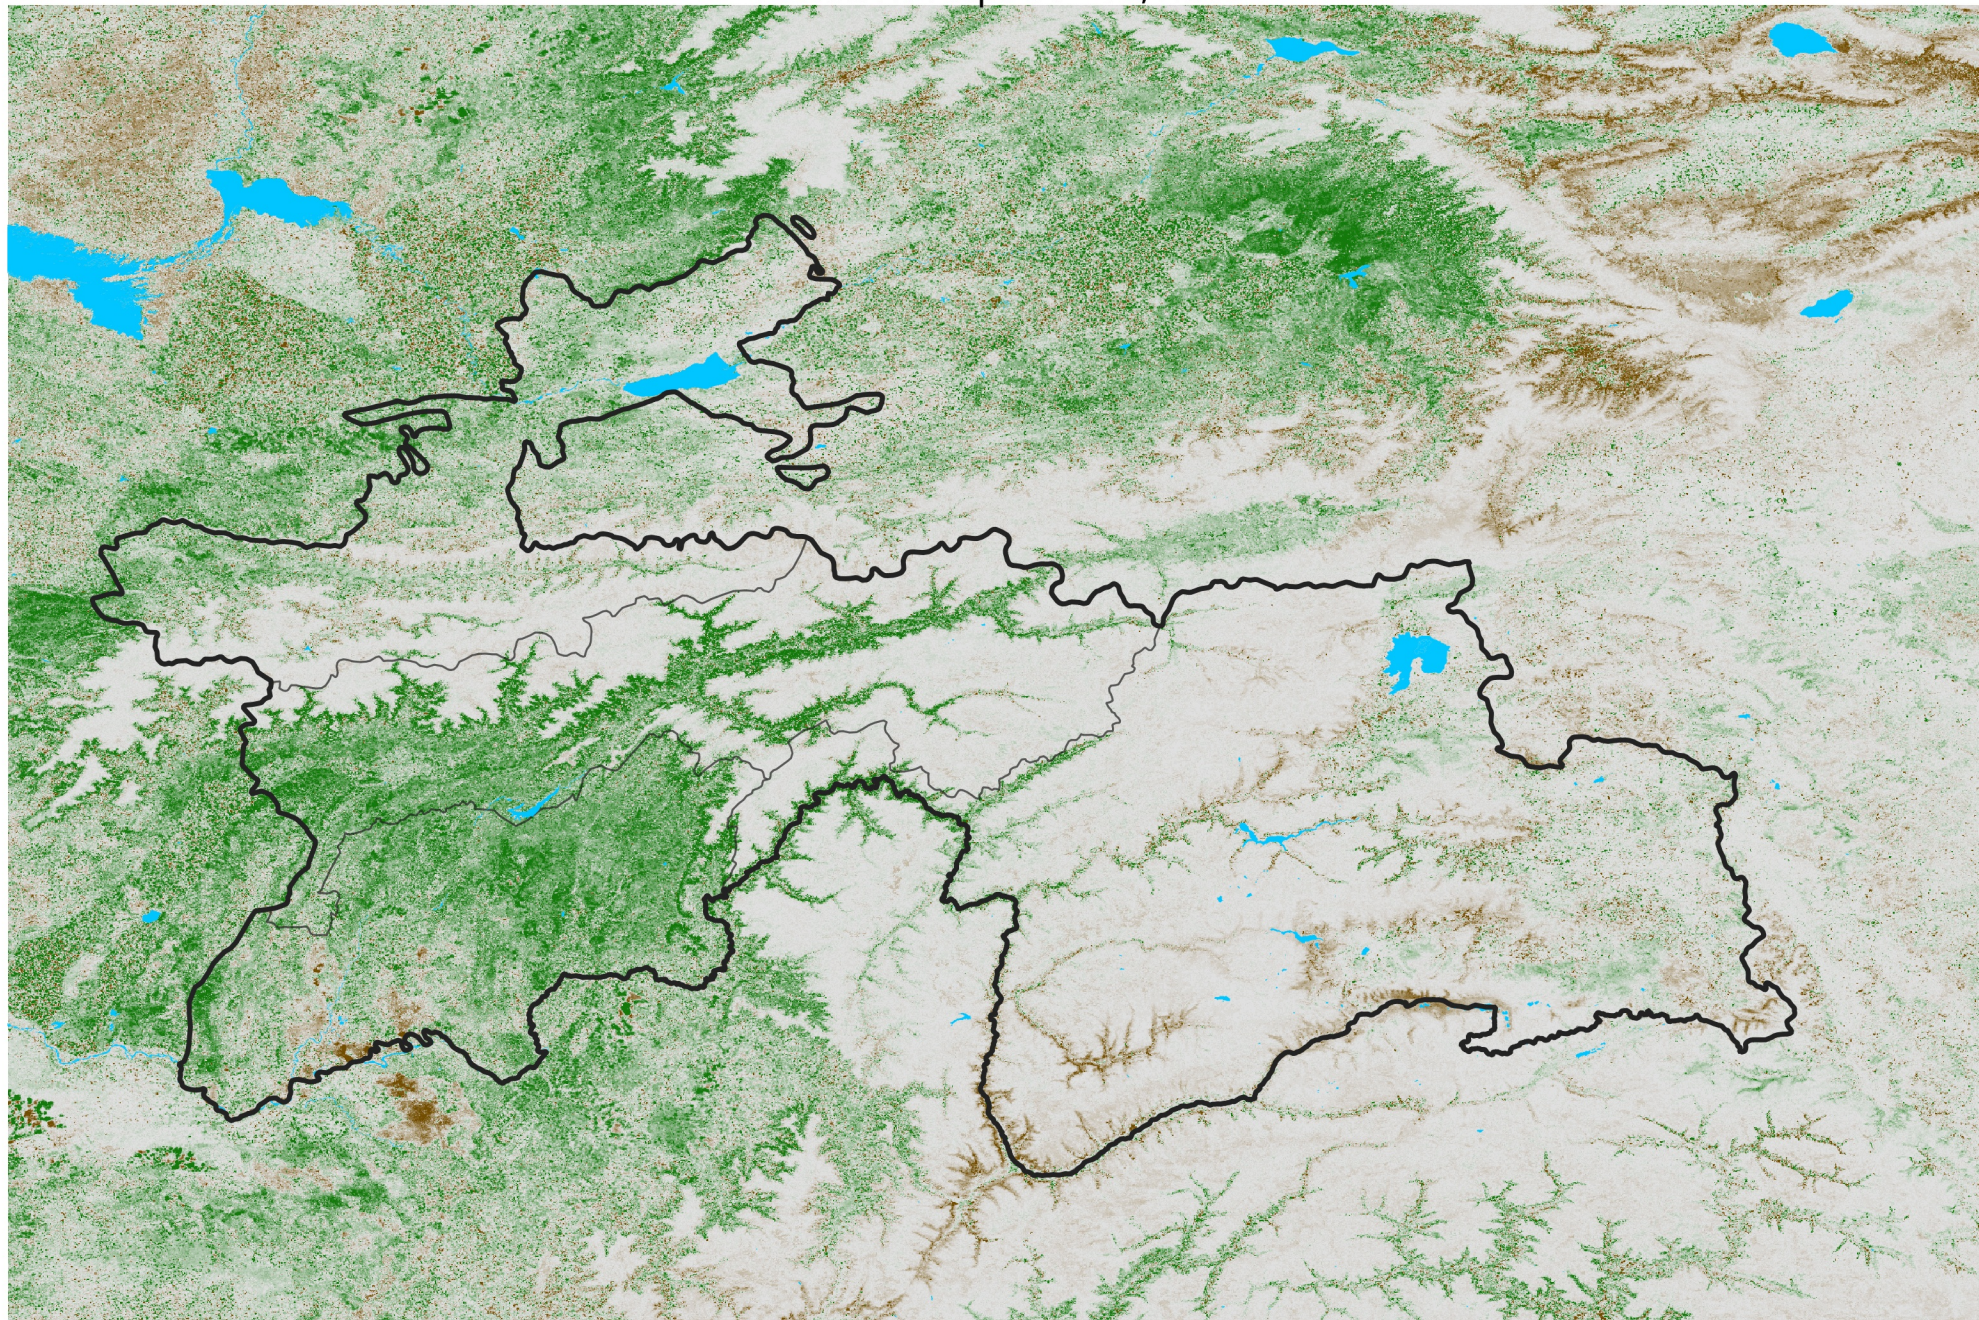

# Tajikistan NDVI Difference

2015 minus 2014

Period 20 / Apr 01 - 10, 2015

## NDVI Difference

< -0.3   -0.2   -0.1   -0.05   0.05   0.1   0.2   > 0.3

Negative

No Difference

Positive