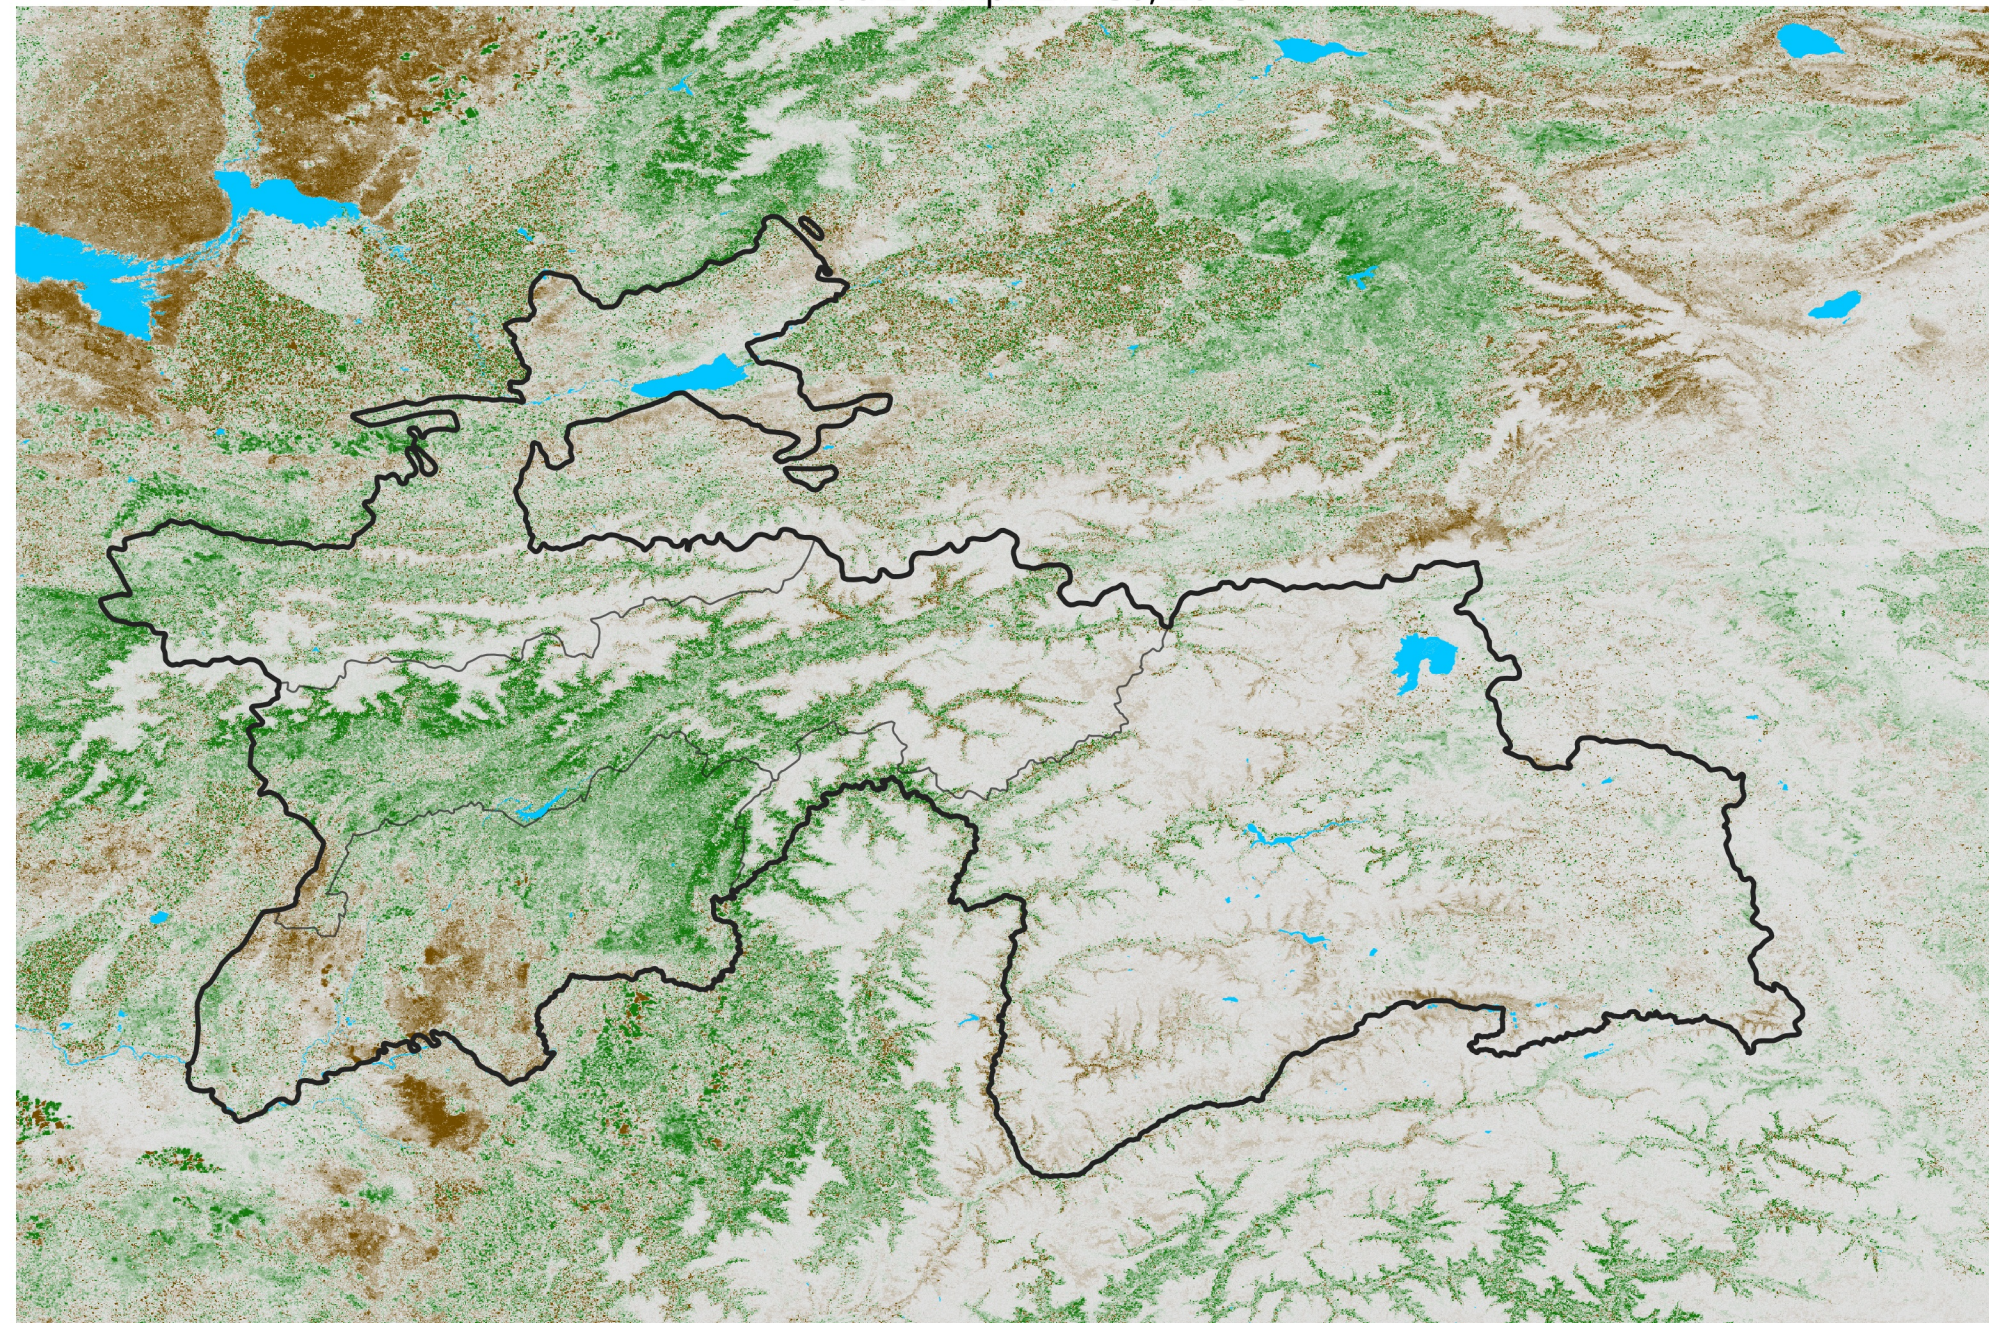

Tajikistan NDVI Difference

2015 minus 2014

Period 24 / Apr 21 - 30, 2015

NDVI Difference

< -0.3 -0.2 -0.1 -0.05 0.05 0.1 0.2 > 0.3

Negative

No Difference

Positive