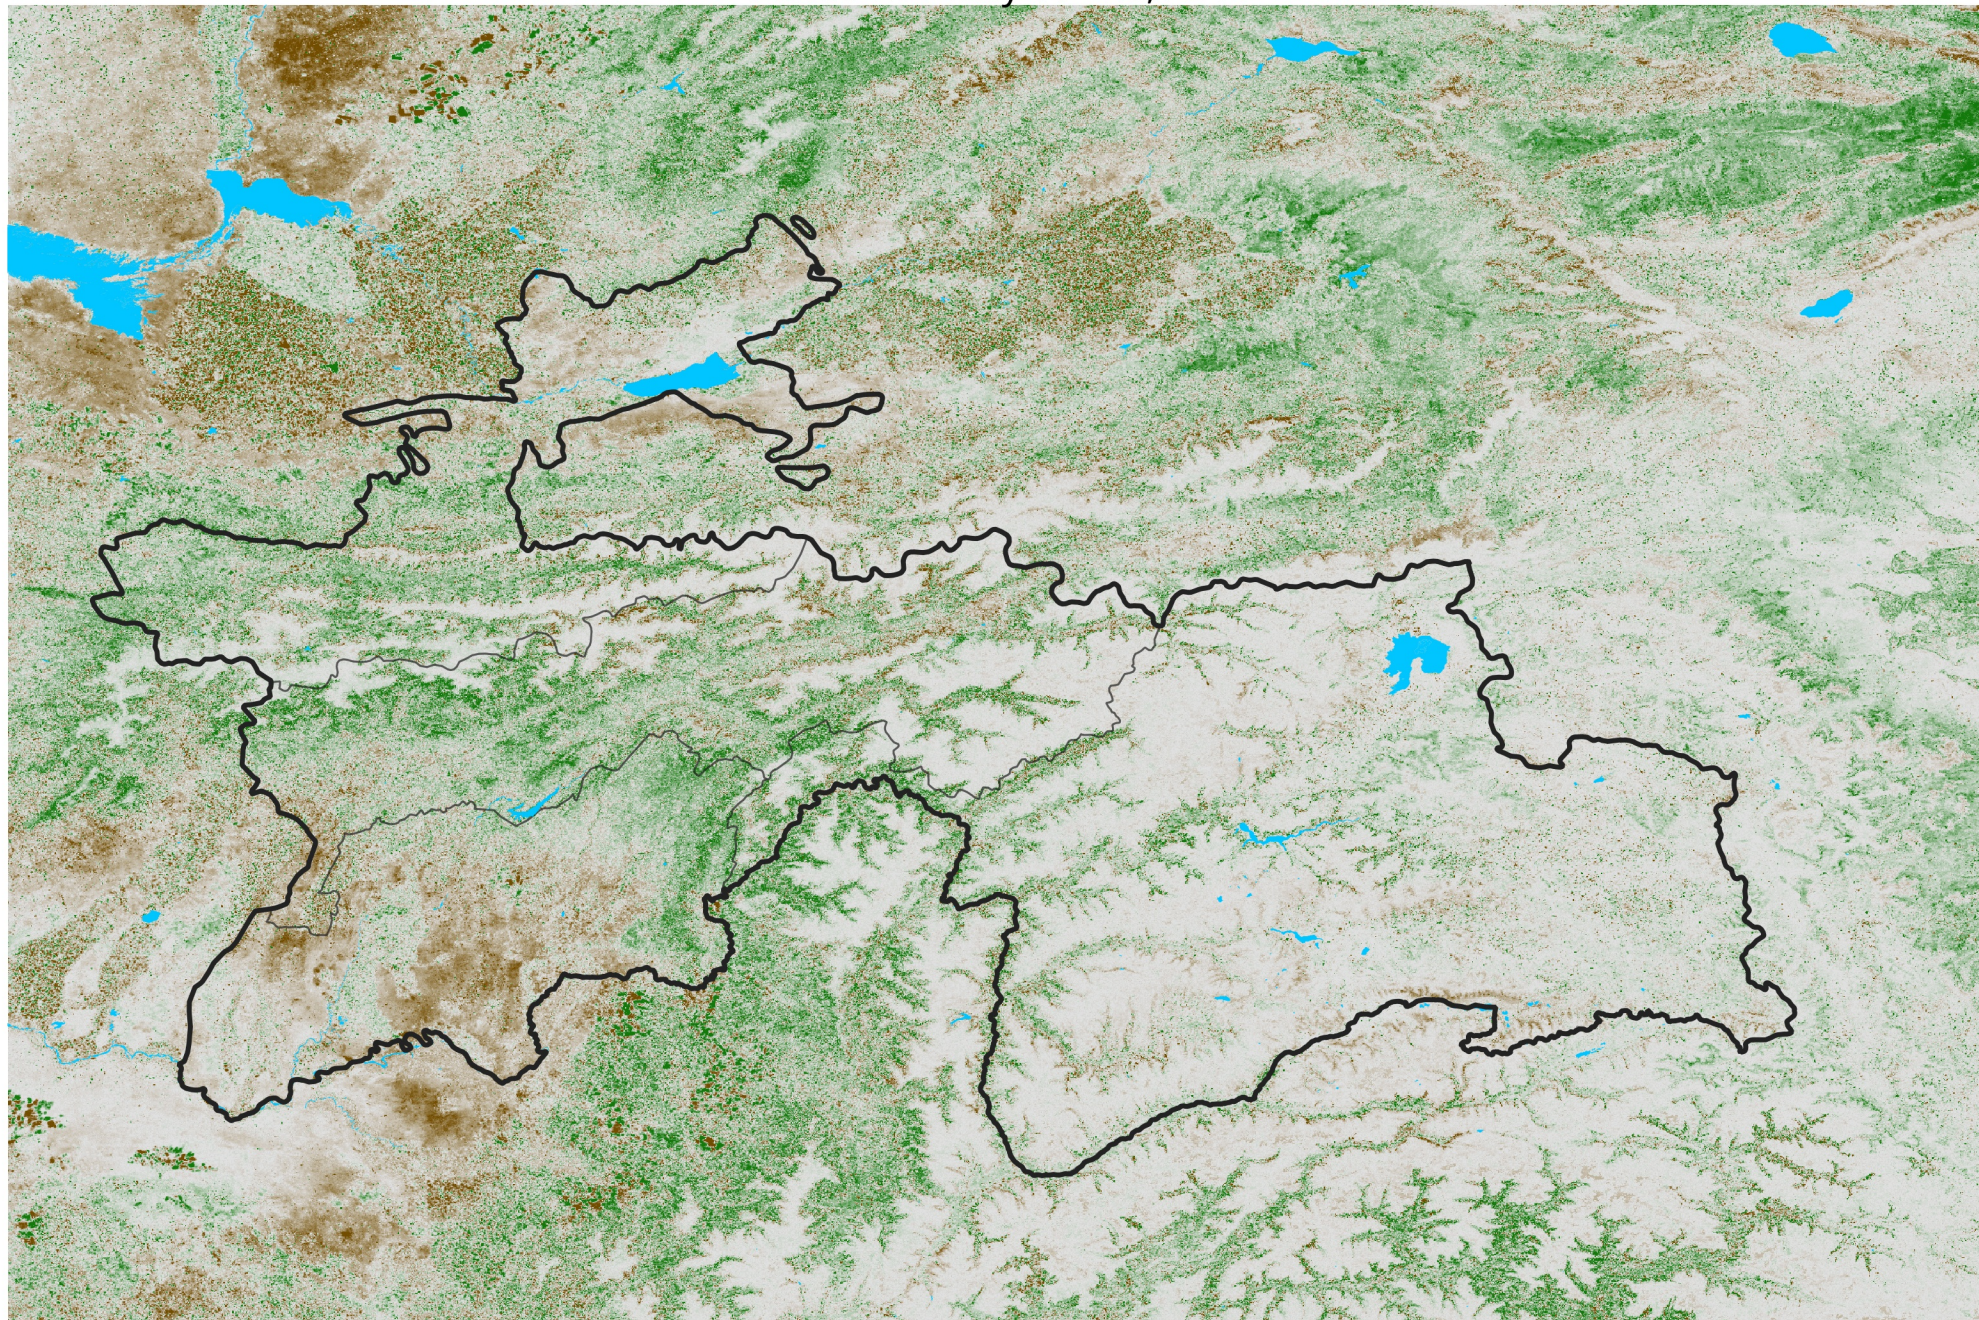

# Tajikistan NDVI Difference

2015 minus 2014

Period 28 / May 11 - 20, 2015

## NDVI Difference

< -0.3   -0.2   -0.1   -0.05   0.05   0.1   0.2   > 0.3

Negative

No Difference

Positive