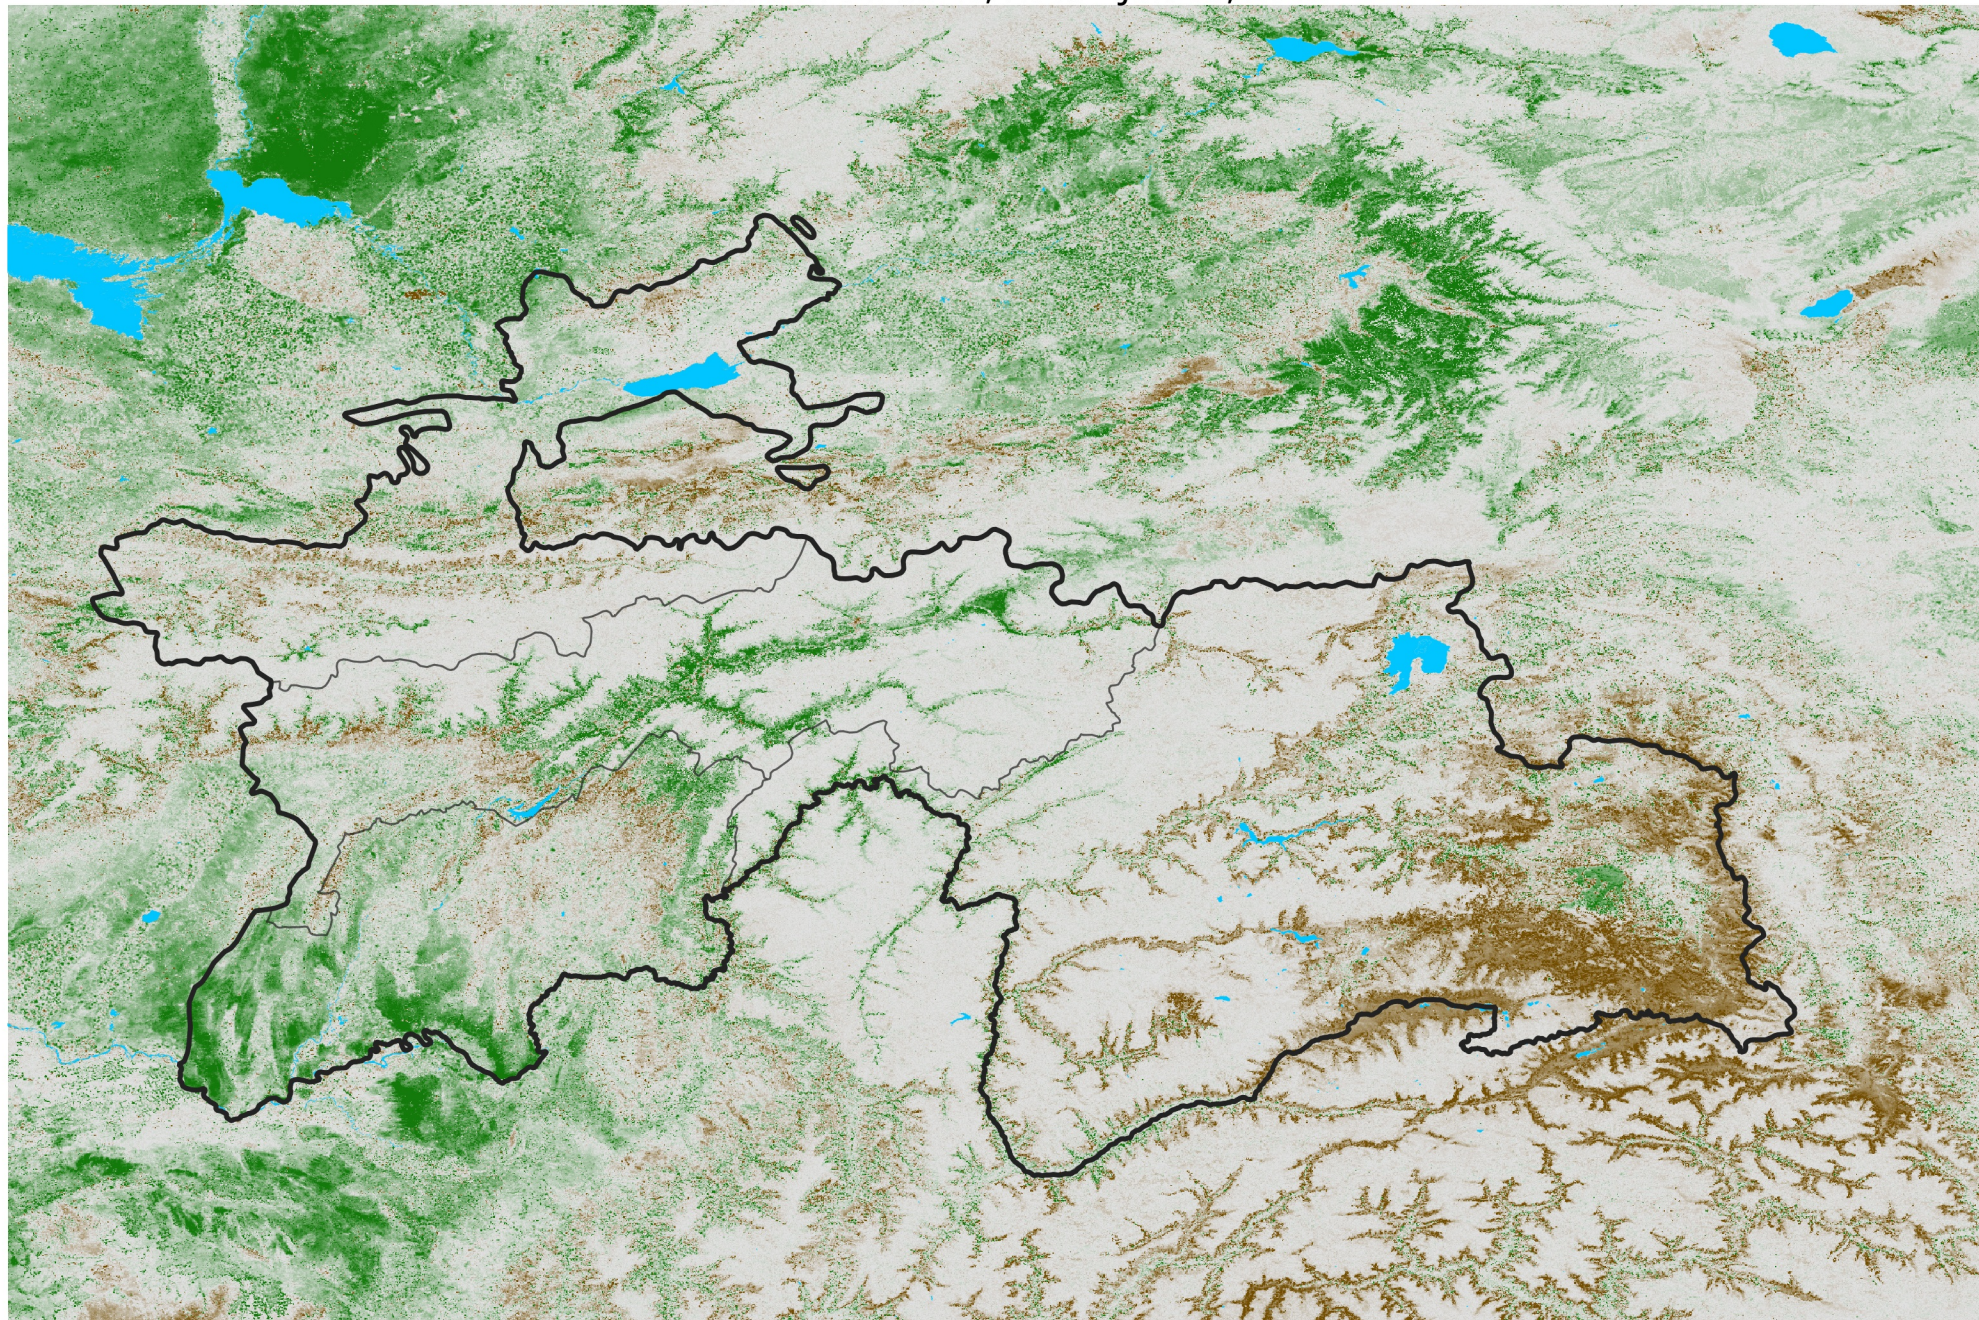

# Tajikistan NDVI Difference

2016 minus 2015

Period 01 / Dec 26, 2015 - Jan 05, 2016

## NDVI Difference

< -0.3   -0.2   -0.1   -0.05   0.05   0.1   0.2   > 0.3

Negative

No Difference

Positive