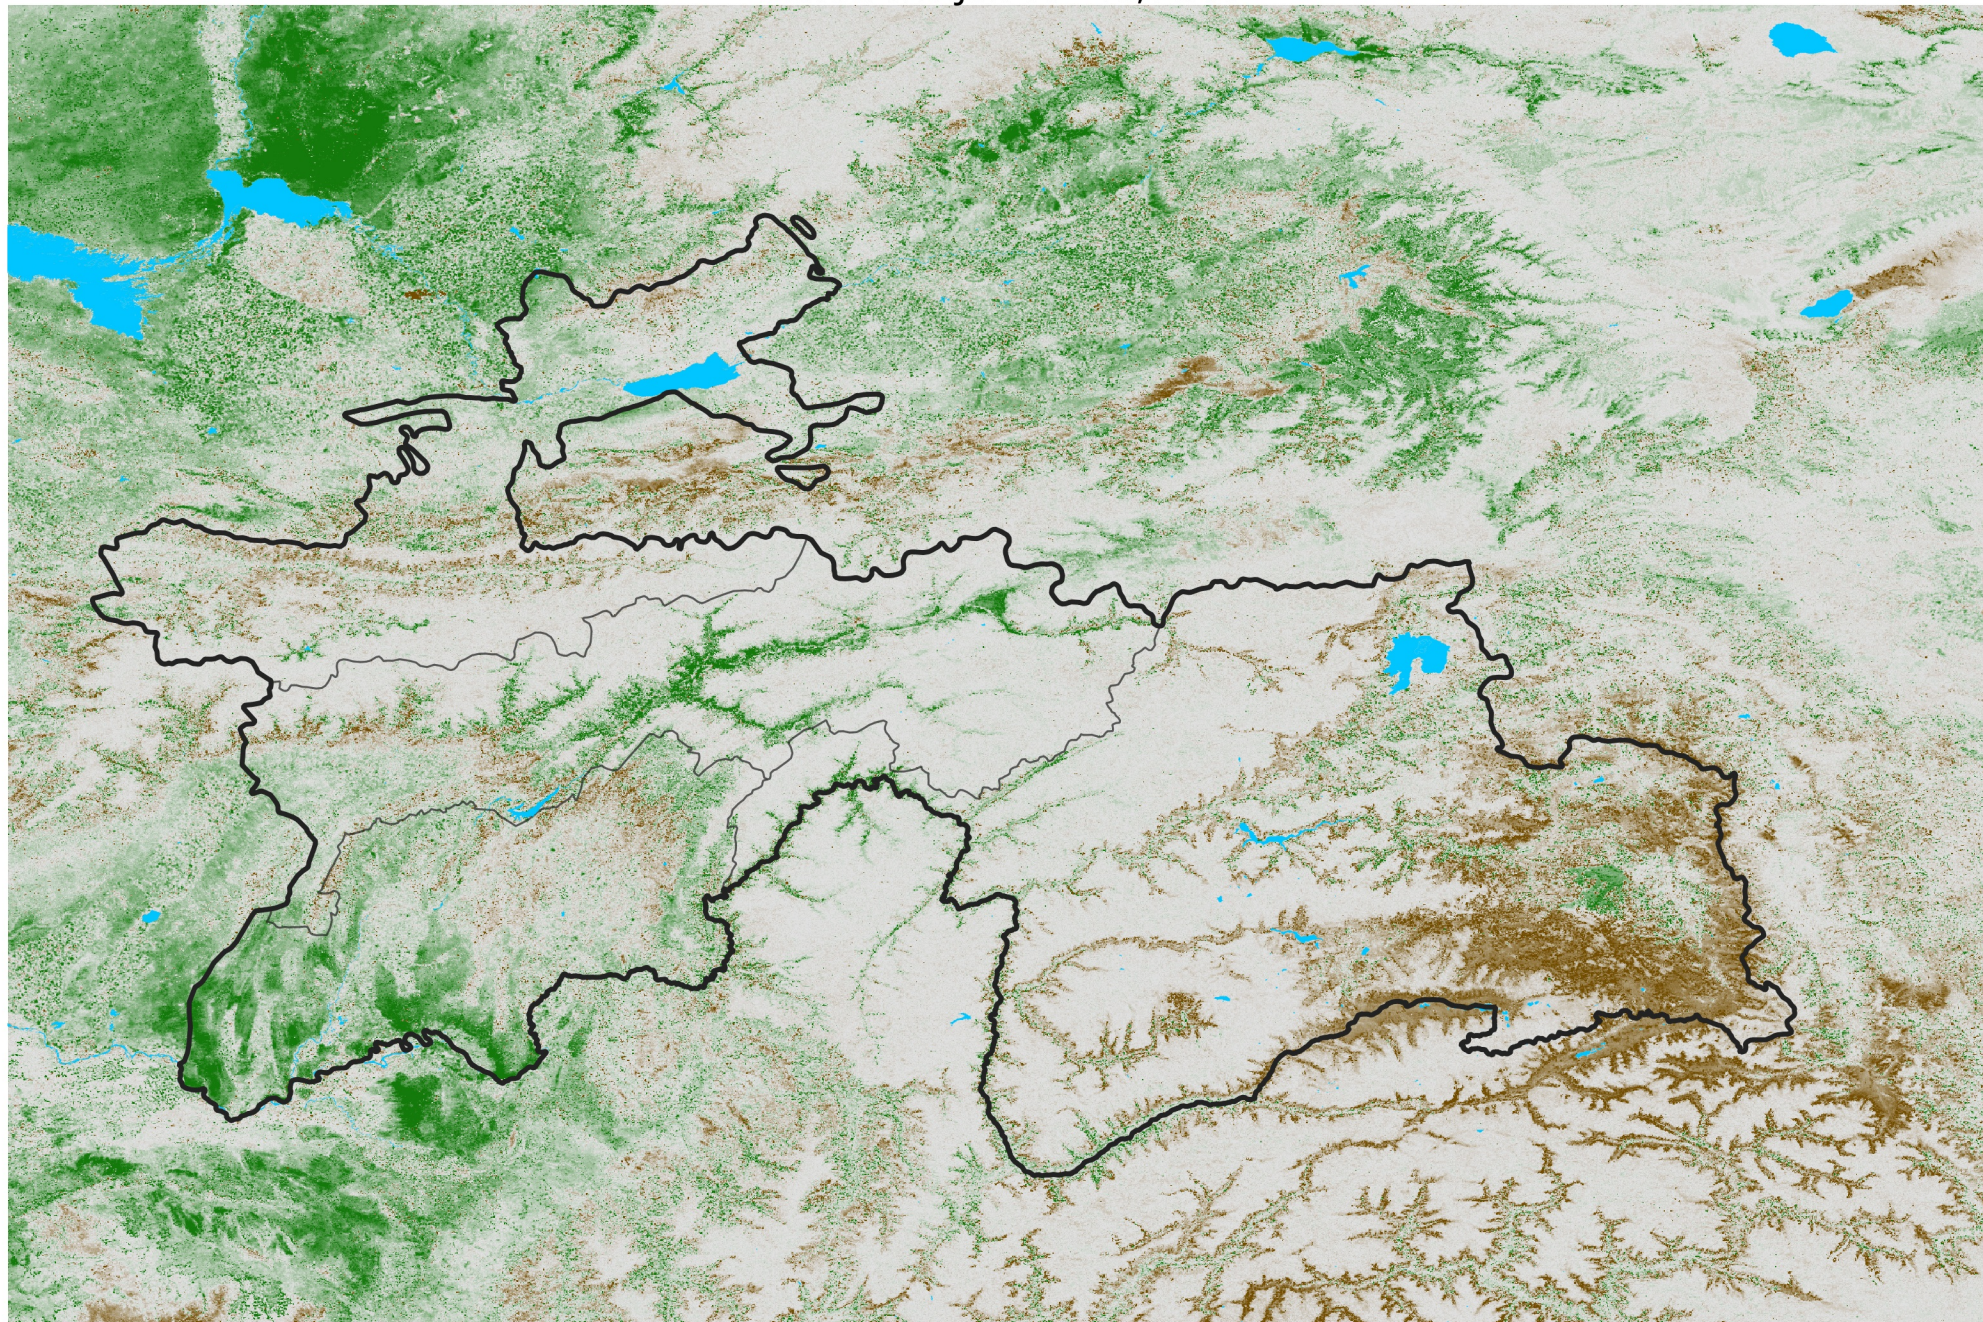

Tajikistan NDVI Difference

2016 minus 2015

Period 02 / Jan 01 - 10, 2016

NDVI Difference

< -0.3 -0.2 -0.1 -0.05 0.05 0.1 0.2 > 0.3

Negative

No Difference

Positive