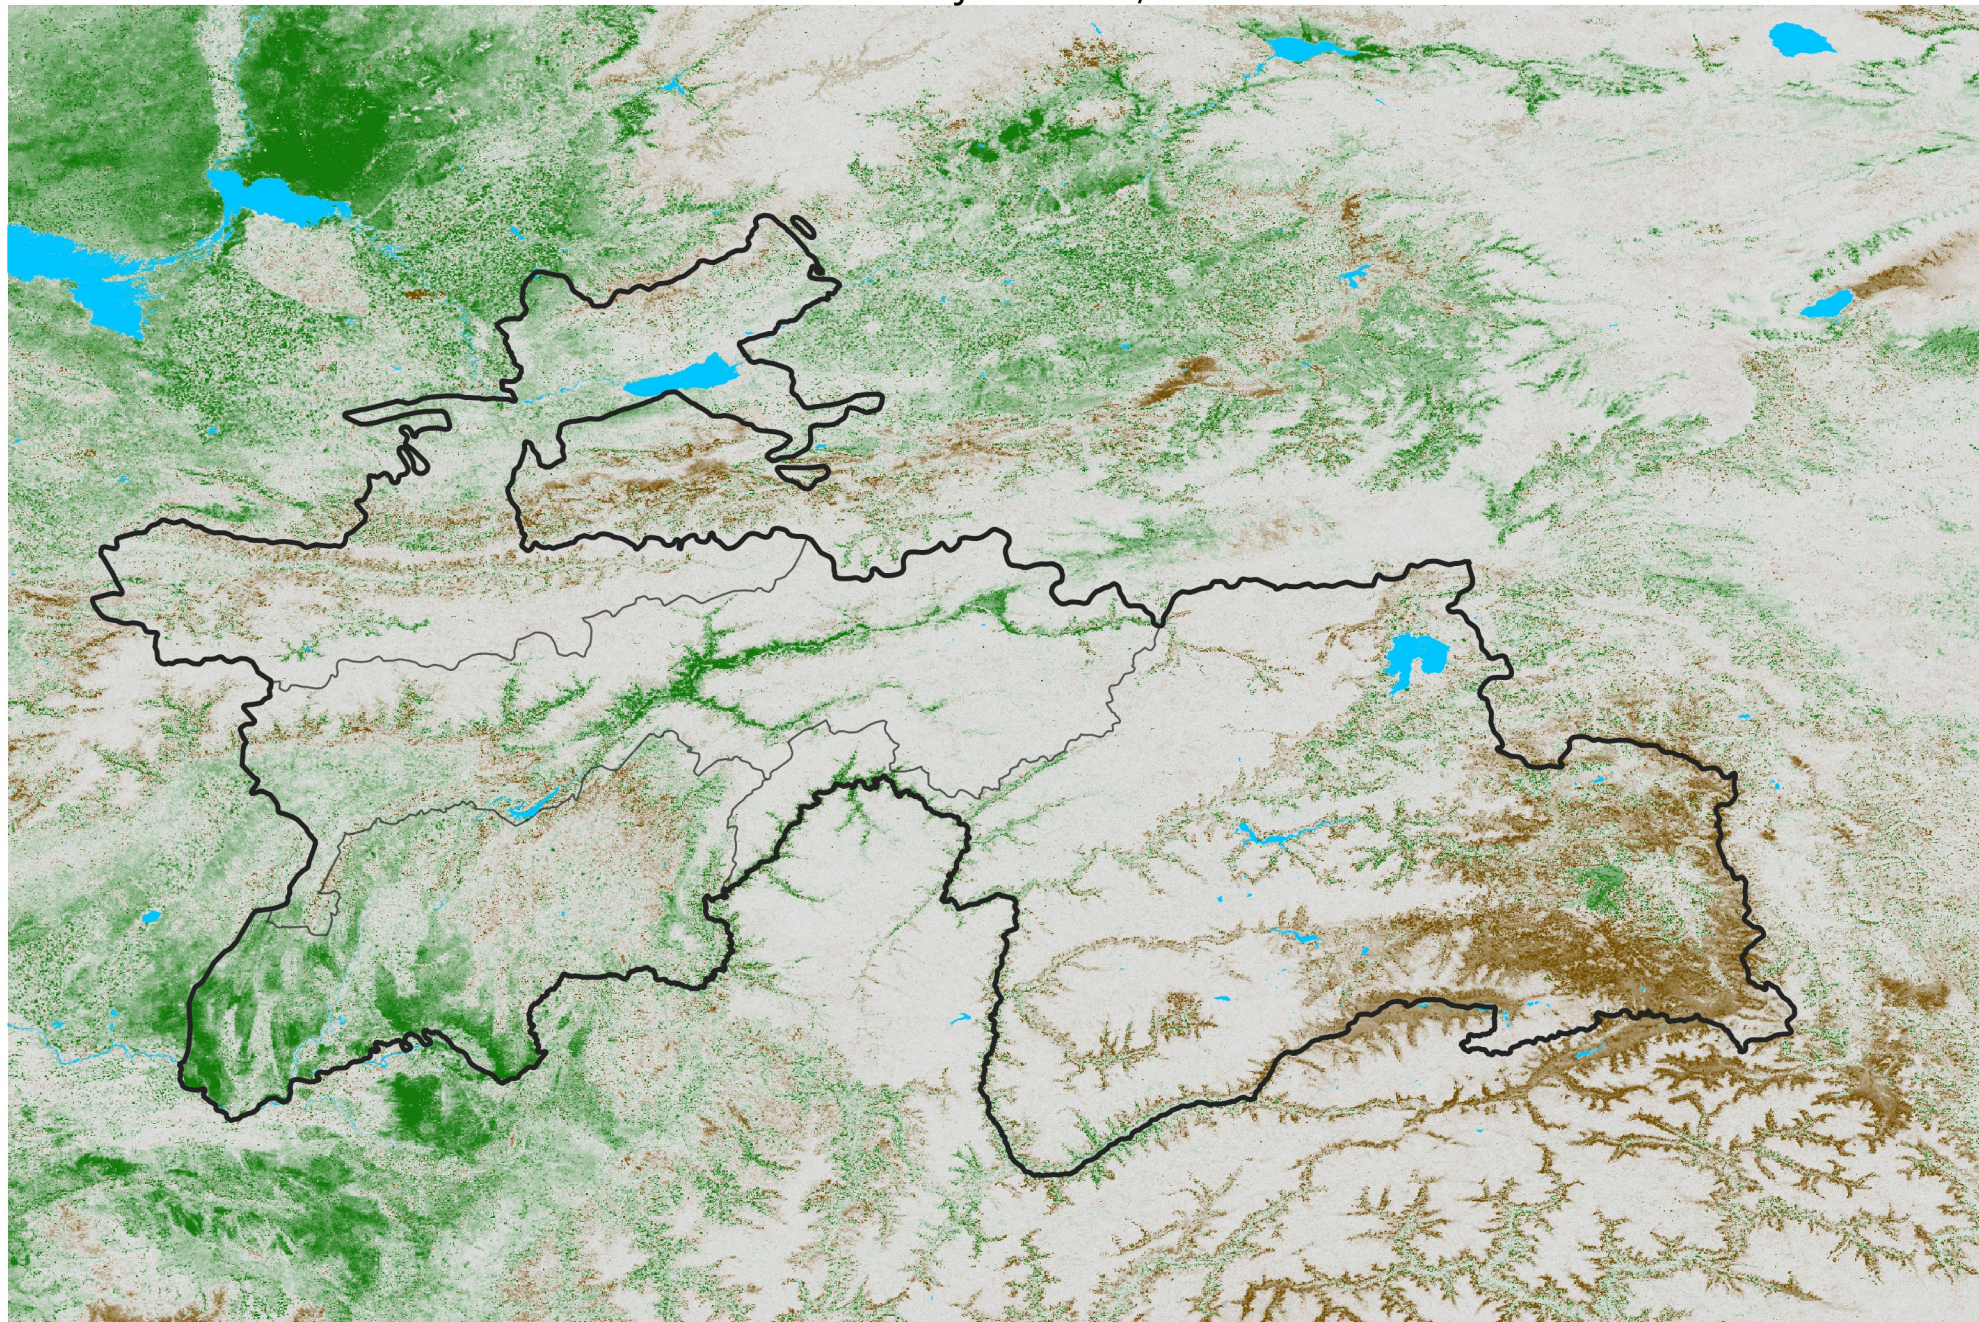

# Tajikistan NDVI Difference

2016 minus 2015

Period 03 / Jan 06 - 15, 2016

## NDVI Difference

< -0.3   -0.2   -0.1   -0.05   0.05   0.1   0.2   > 0.3

Negative

No Difference

Positive