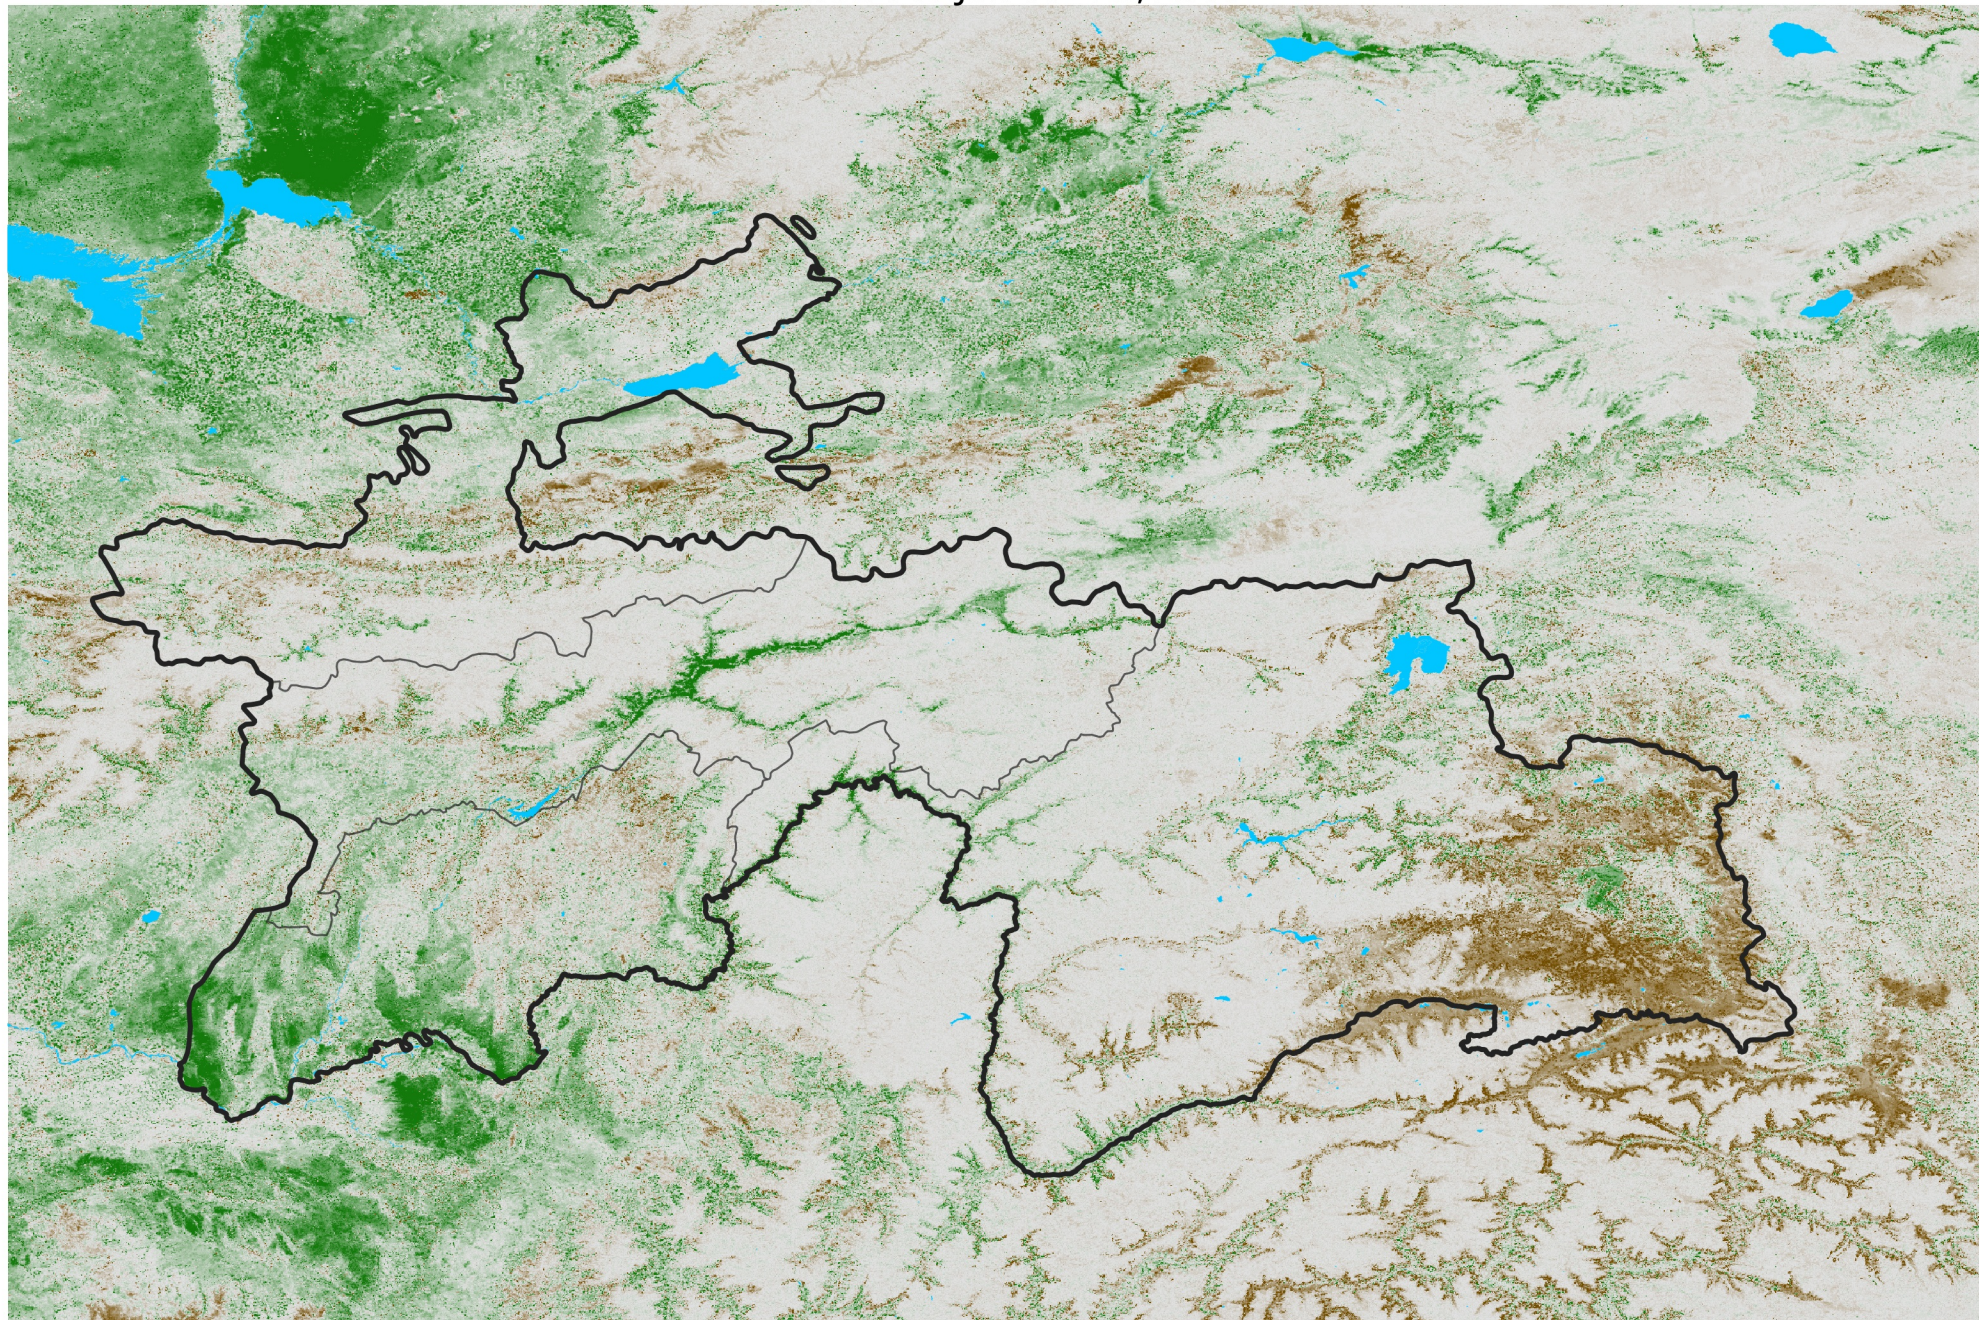

Tajikistan NDVI Difference

2016 minus 2015

Period 04 / Jan 11 - 20, 2016

NDVI Difference

< -0.3 -0.2 -0.1 -0.05 0.05 0.1 0.2 >0.3

Negative

No Difference

Positive