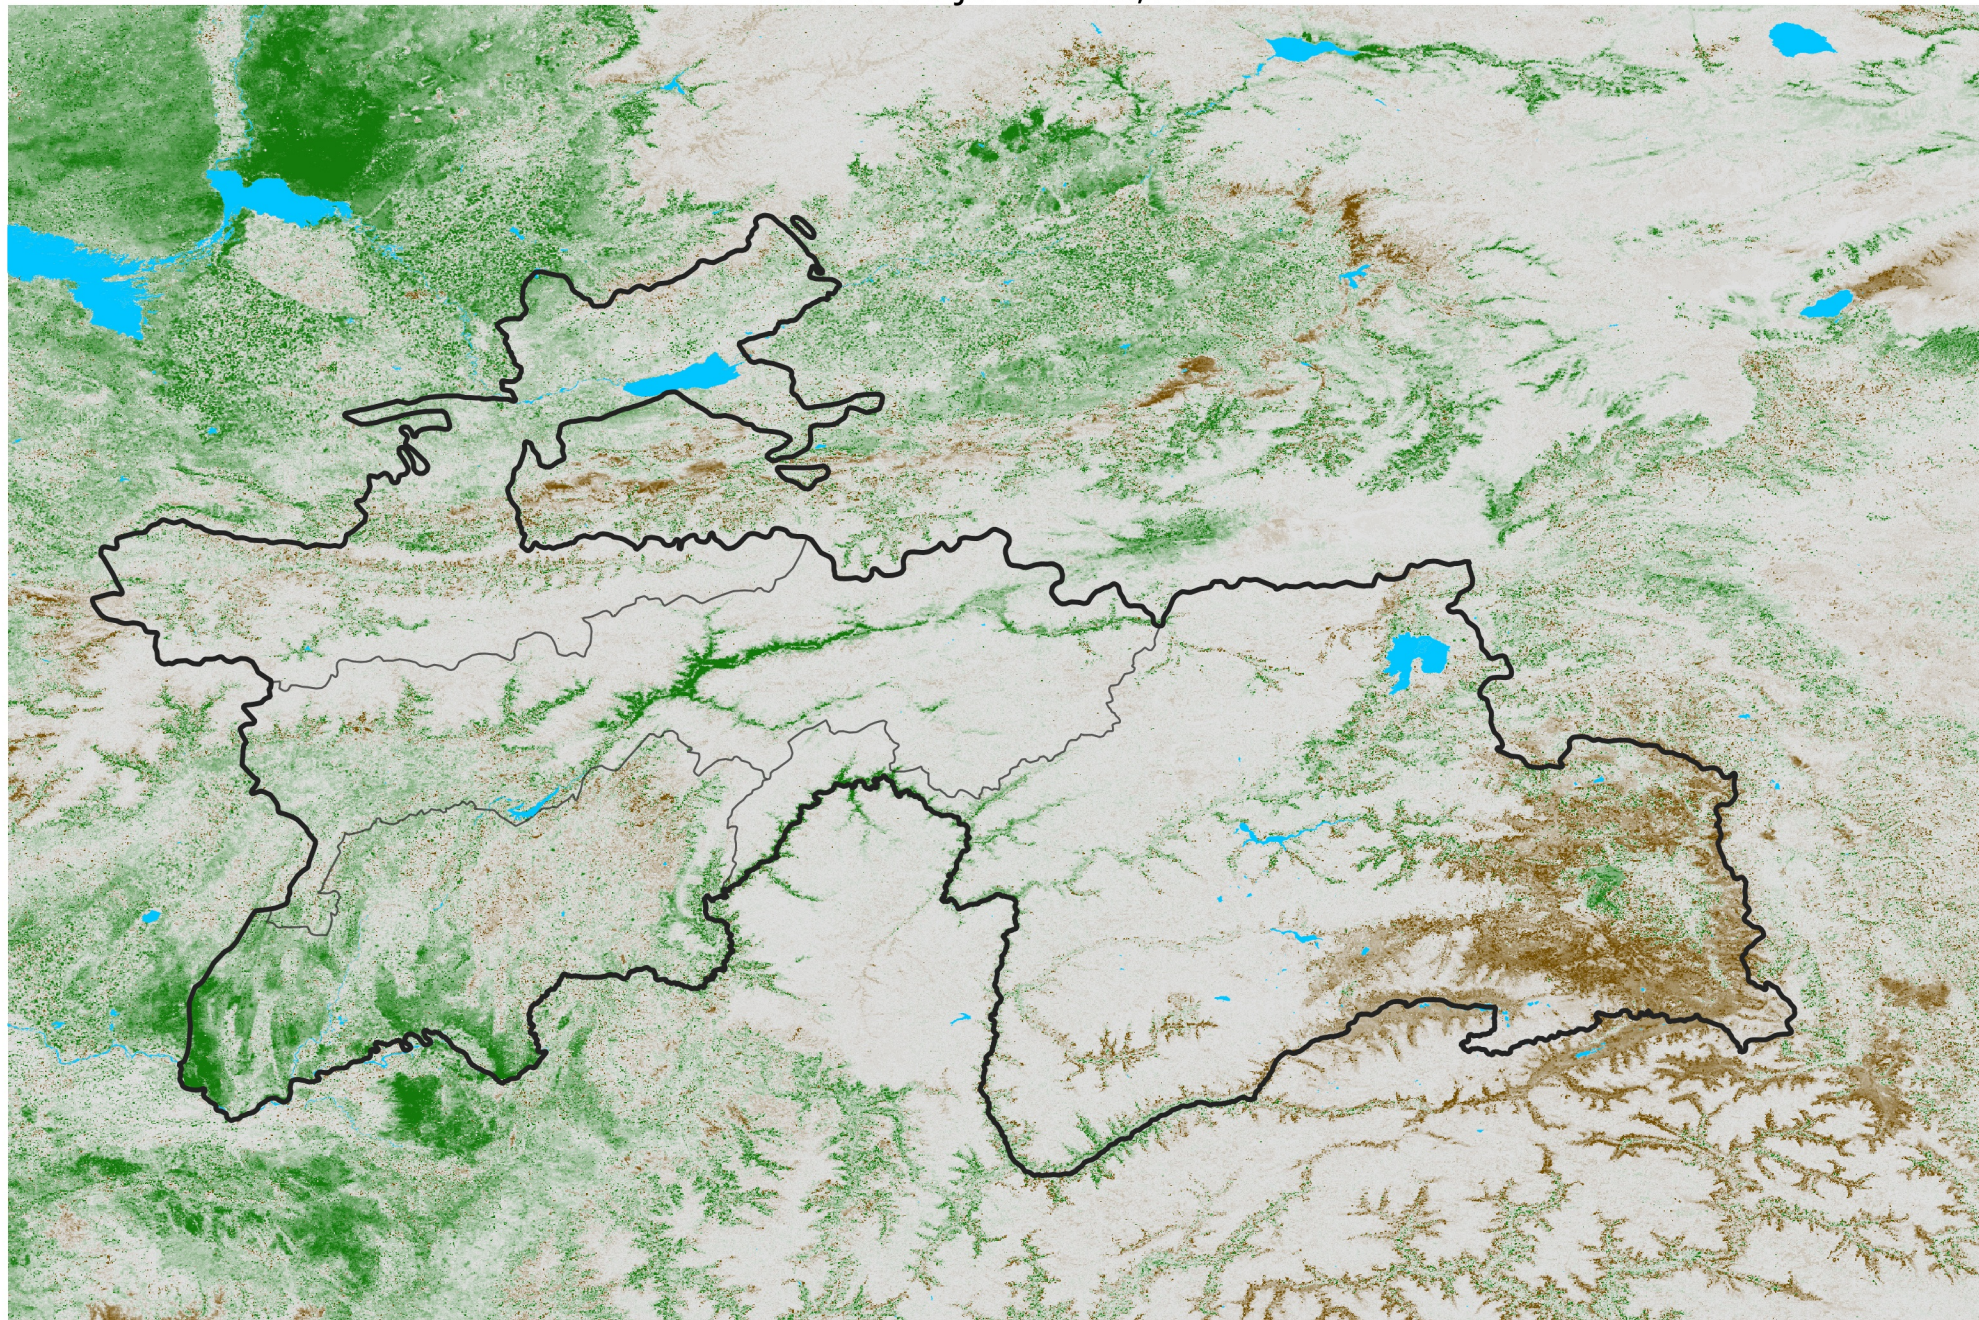

# Tajikistan NDVI Difference

2016 minus 2015

Period 05 / Jan 16 - 25, 2016

## NDVI Difference

< -0.3   -0.2   -0.1   -0.05   0.05   0.1   0.2   > 0.3

Negative

No Difference

Positive