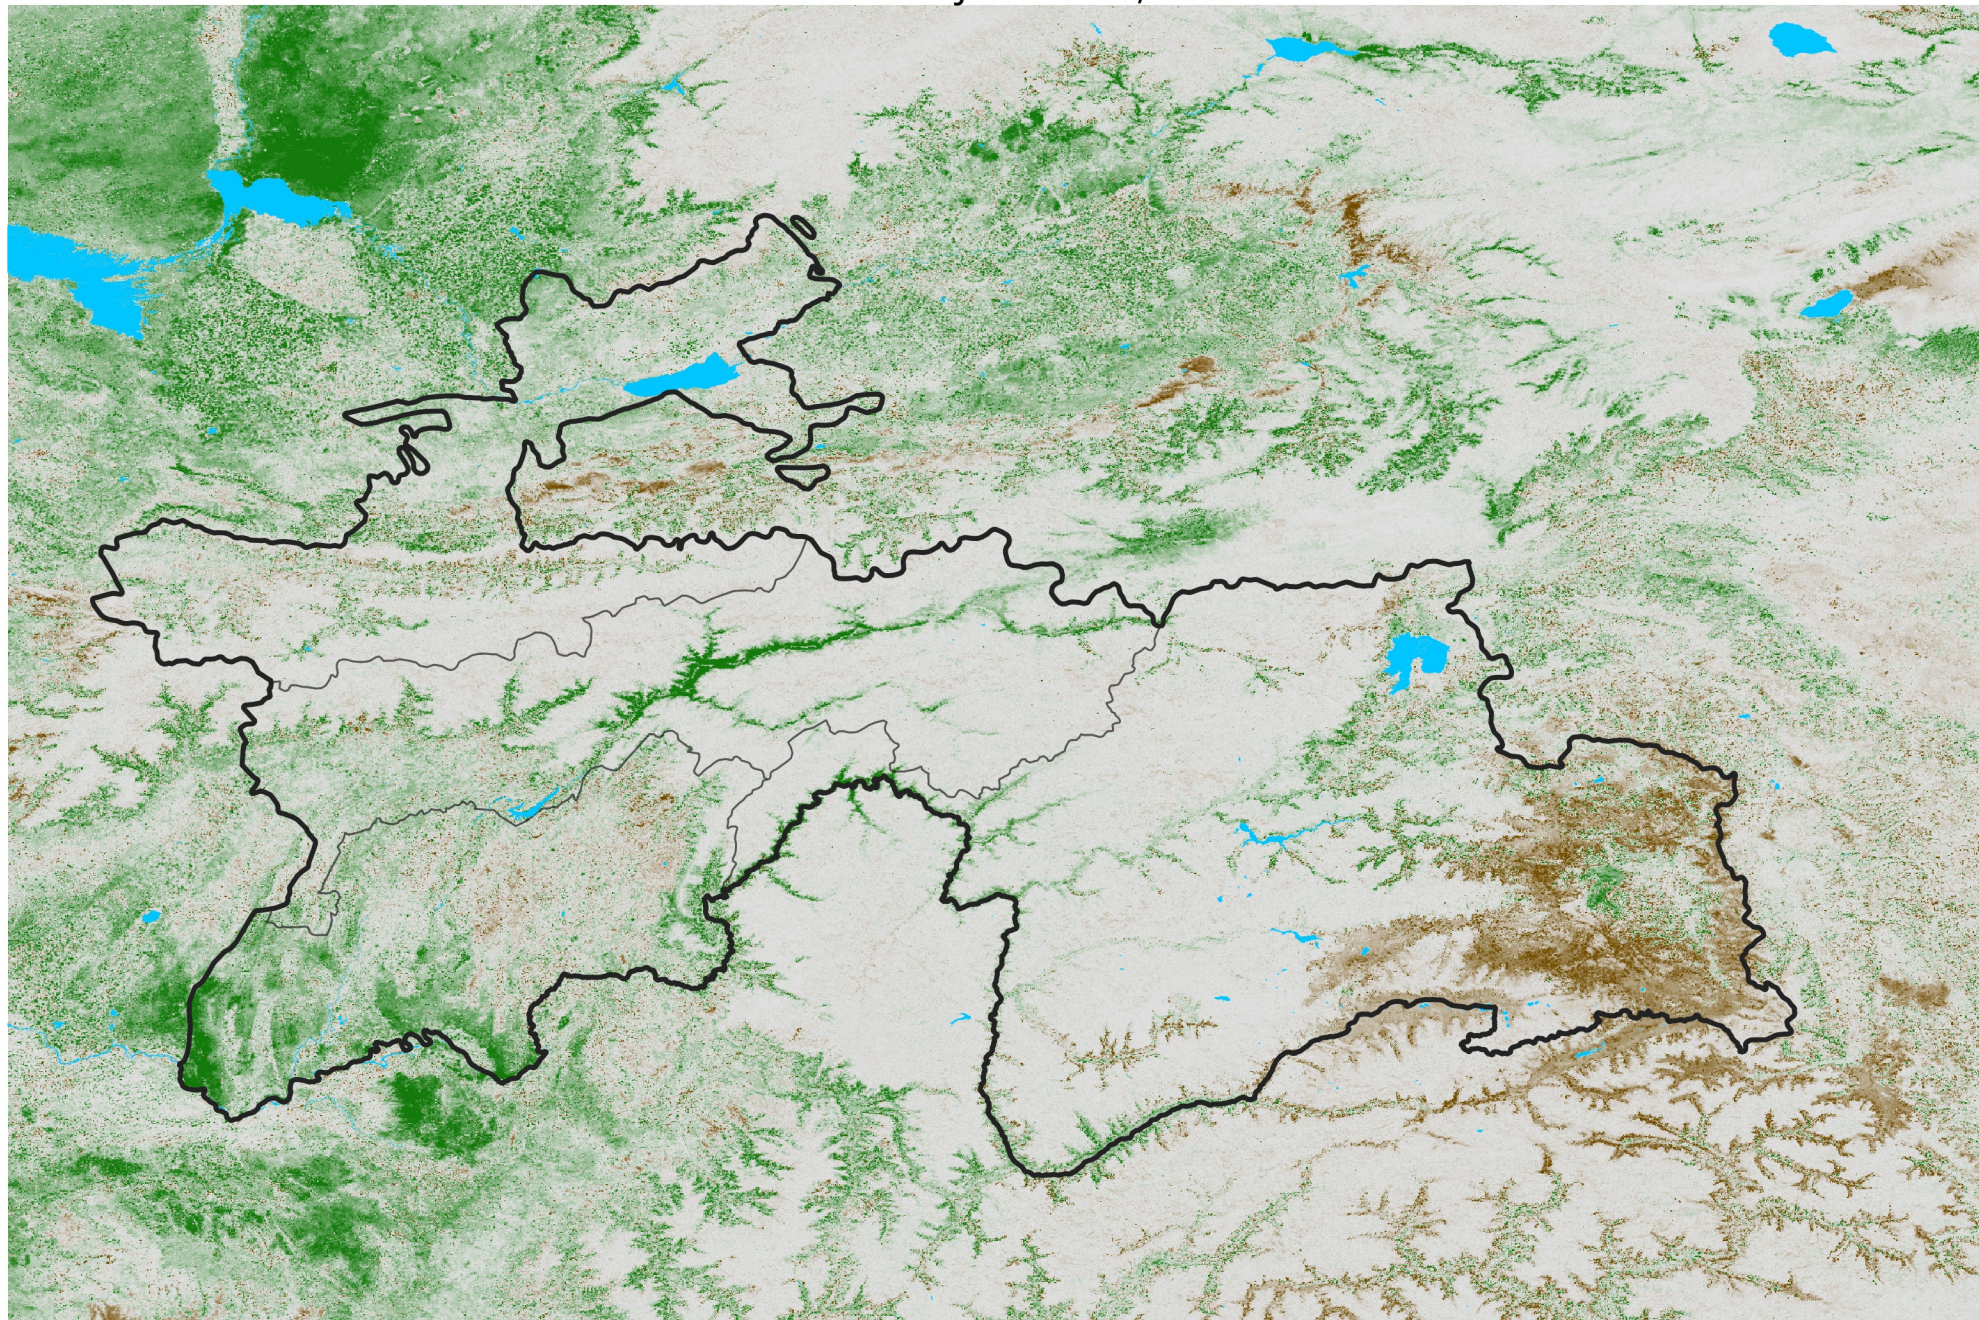

Tajikistan NDVI Difference

2016 minus 2015

Period 06 / Jan 21 - 31, 2016

NDVI Difference

< -0.3 -0.2 -0.1 -0.05 0.05 0.1 0.2 >0.3

Negative

No Difference

Positive