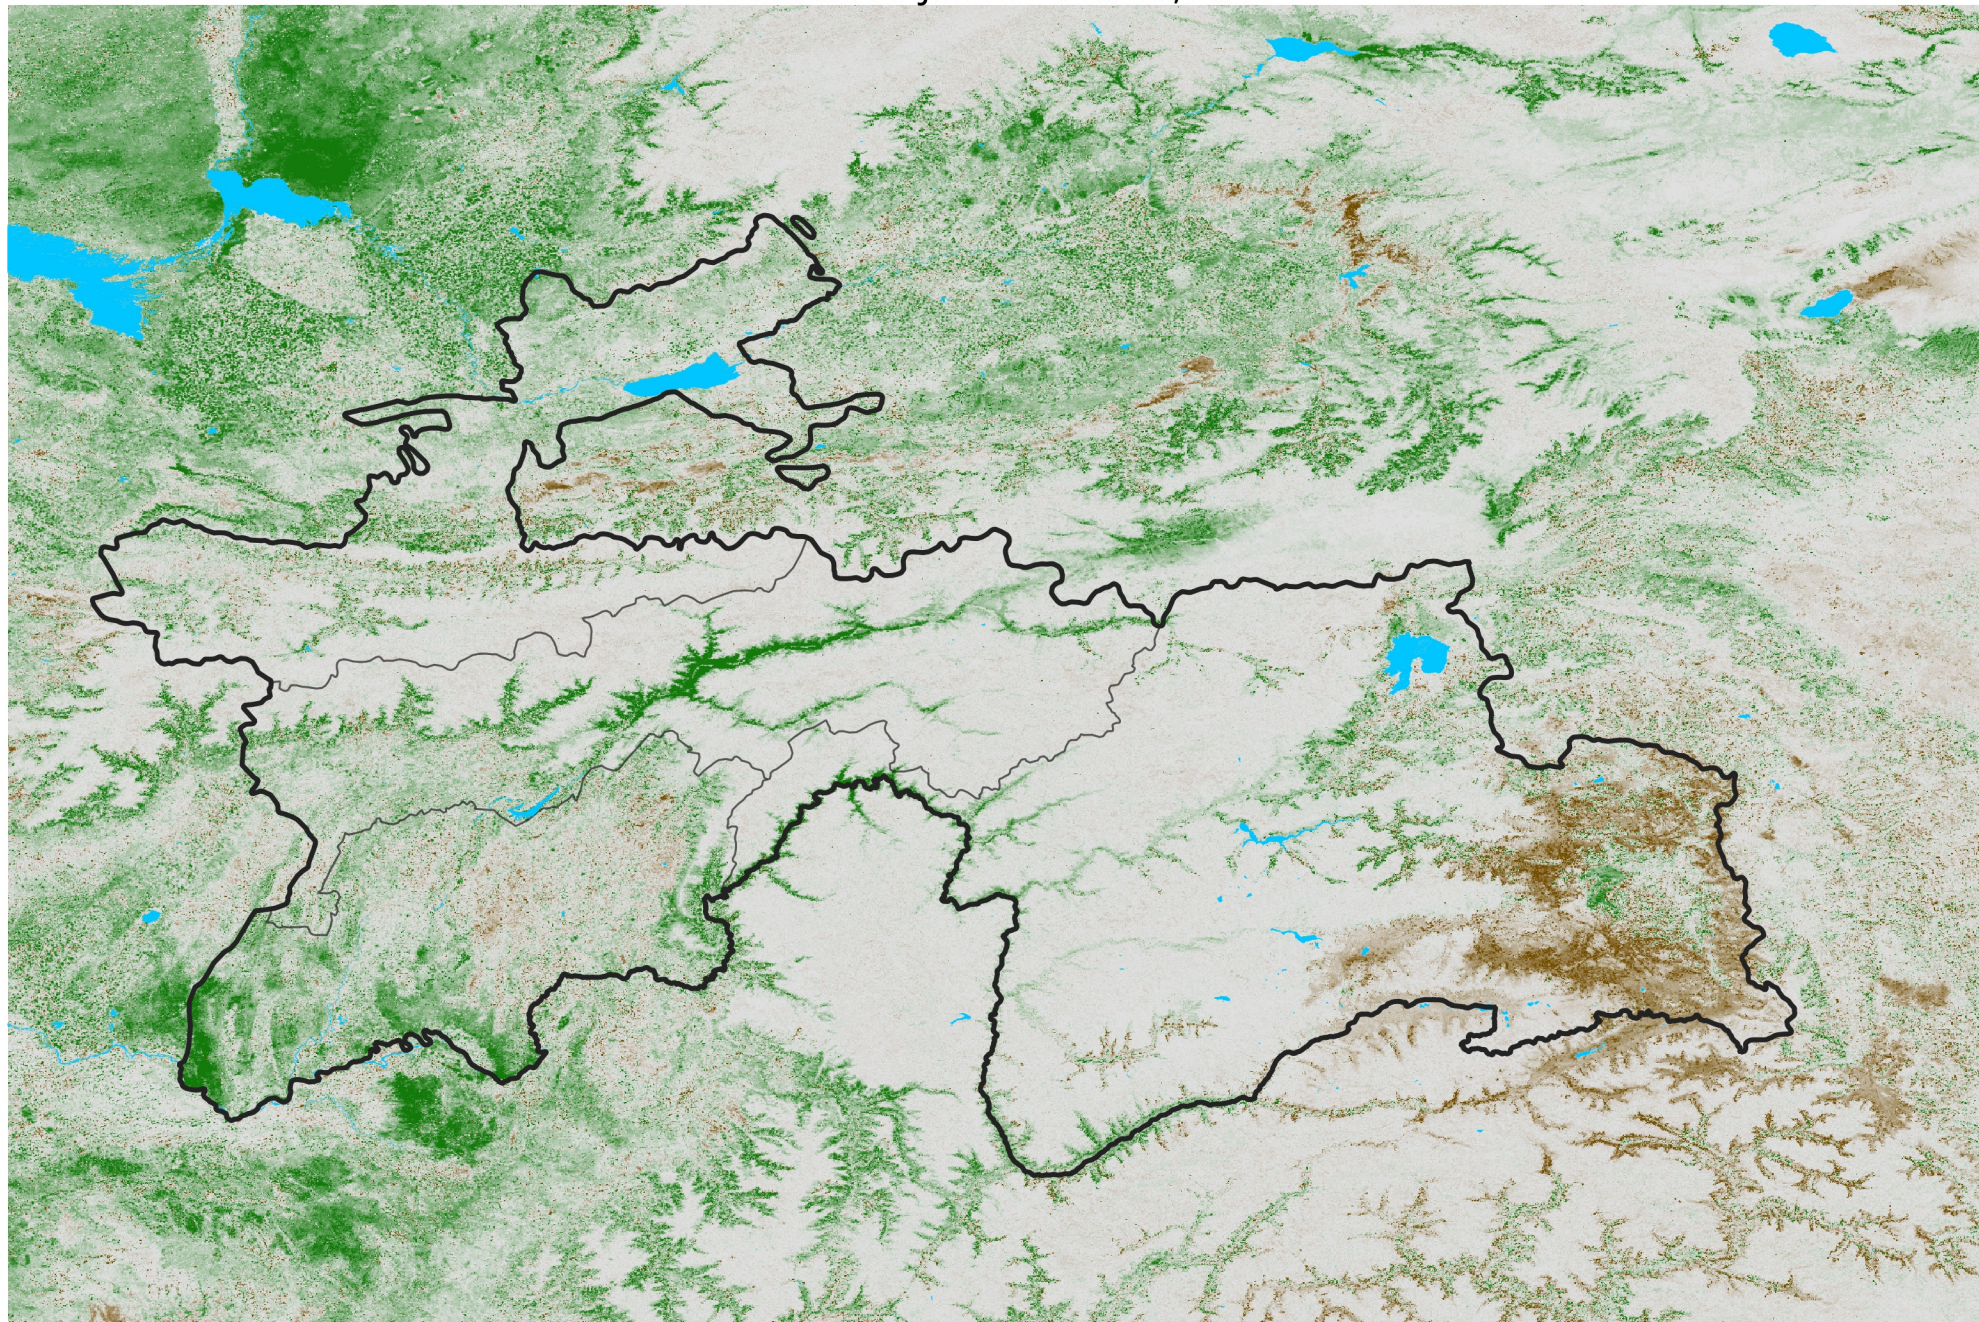

# Tajikistan NDVI Difference

2016 minus 2015

Period 07 / Jan 26 - Feb 05, 2016

## NDVI Difference

< -0.3   -0.2   -0.1   -0.05   0.05   0.1   0.2   >0.3

Negative

No Difference

Positive