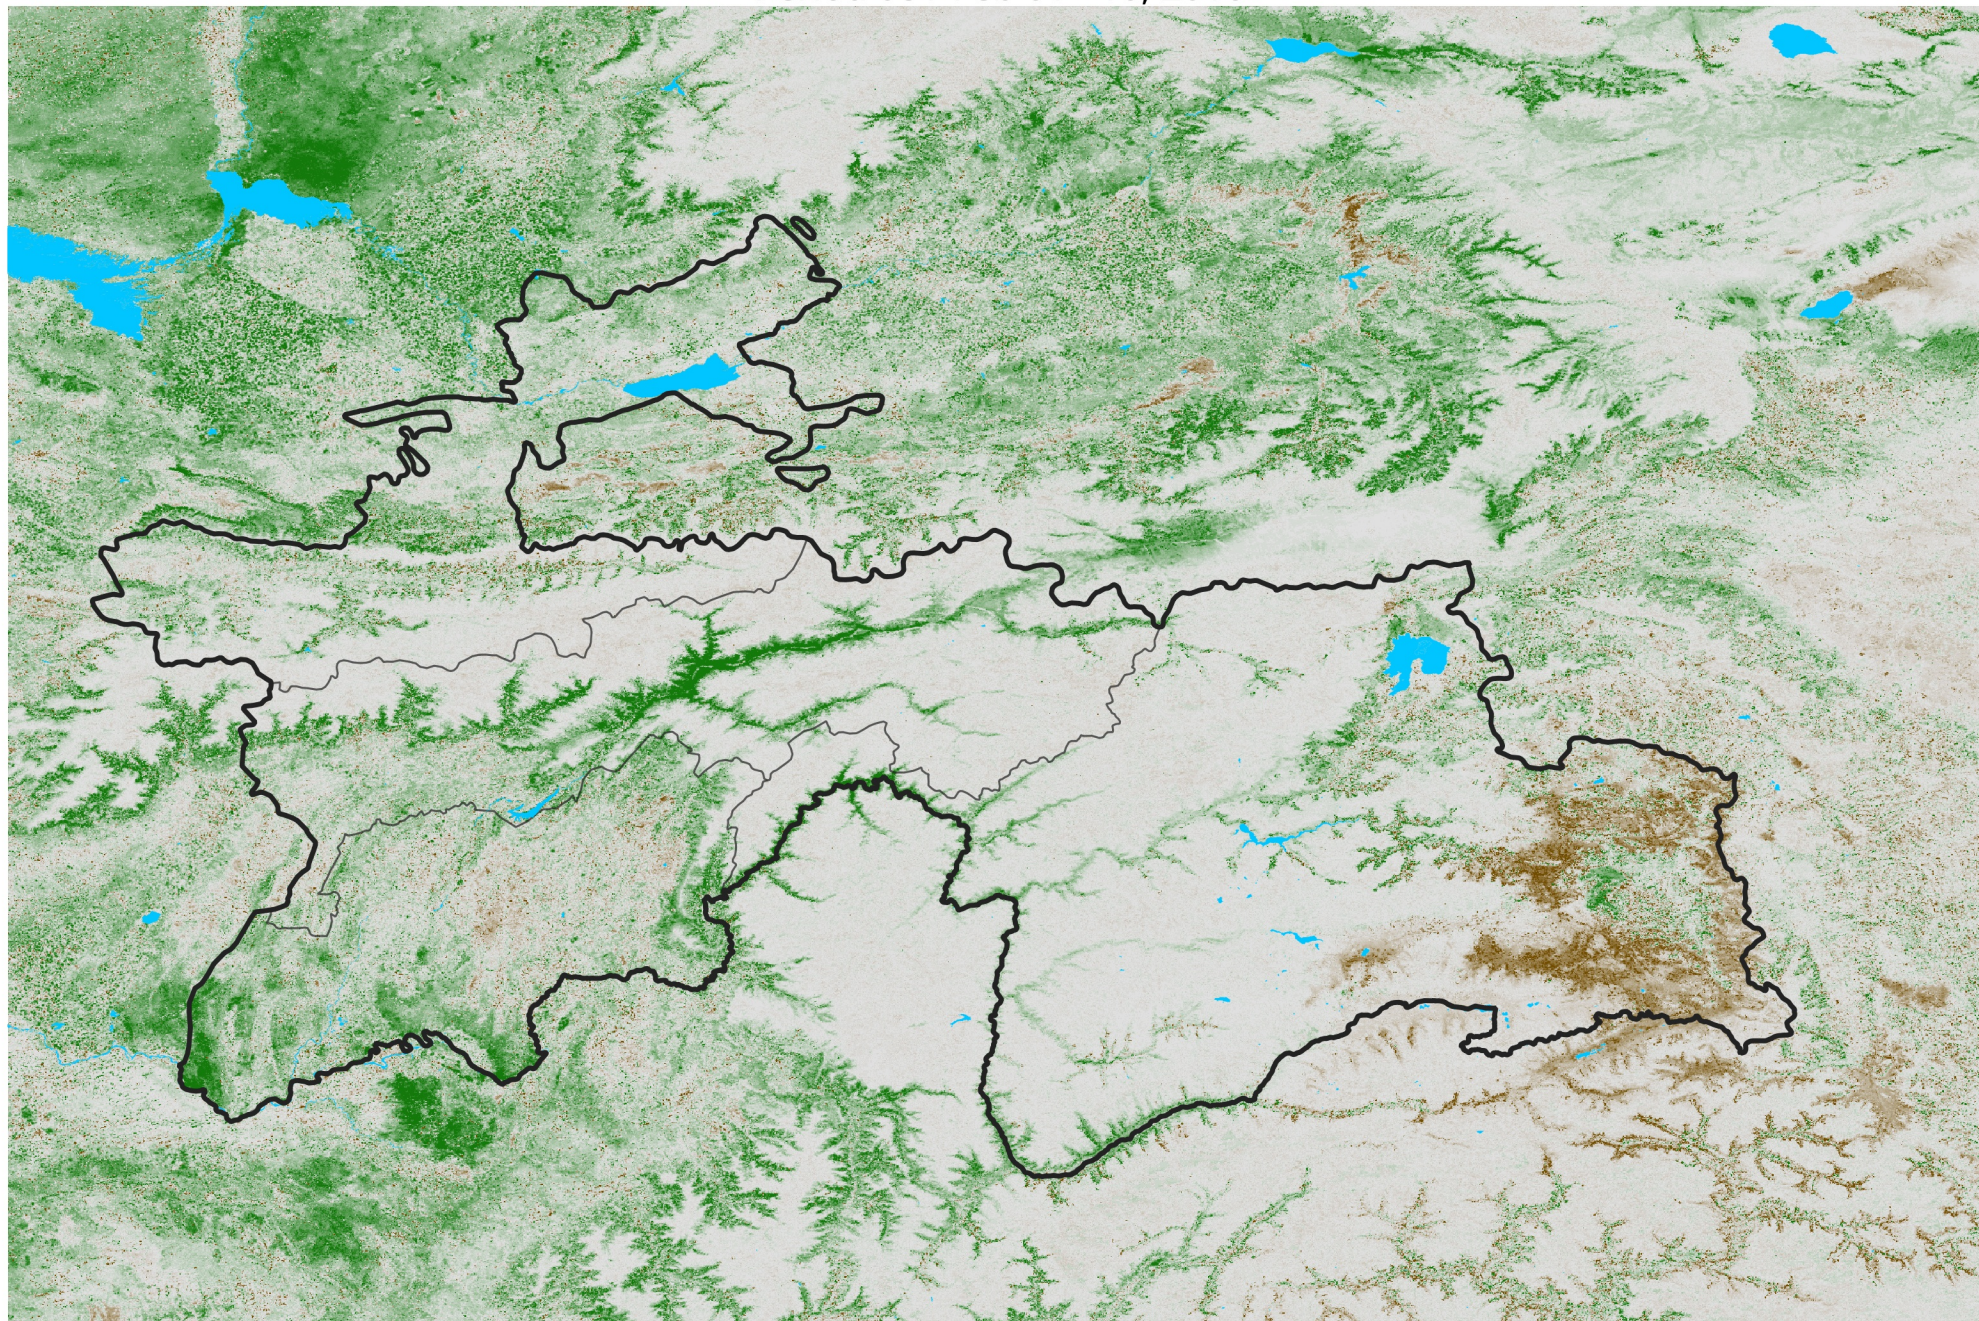

# Tajikistan NDVI Difference

2016 minus 2015

Period 08 / Feb 01 - 10, 2016

## NDVI Difference

< -0.3   -0.2   -0.1   -0.05   0.05   0.1   0.2   > 0.3

Negative

No Difference

Positive