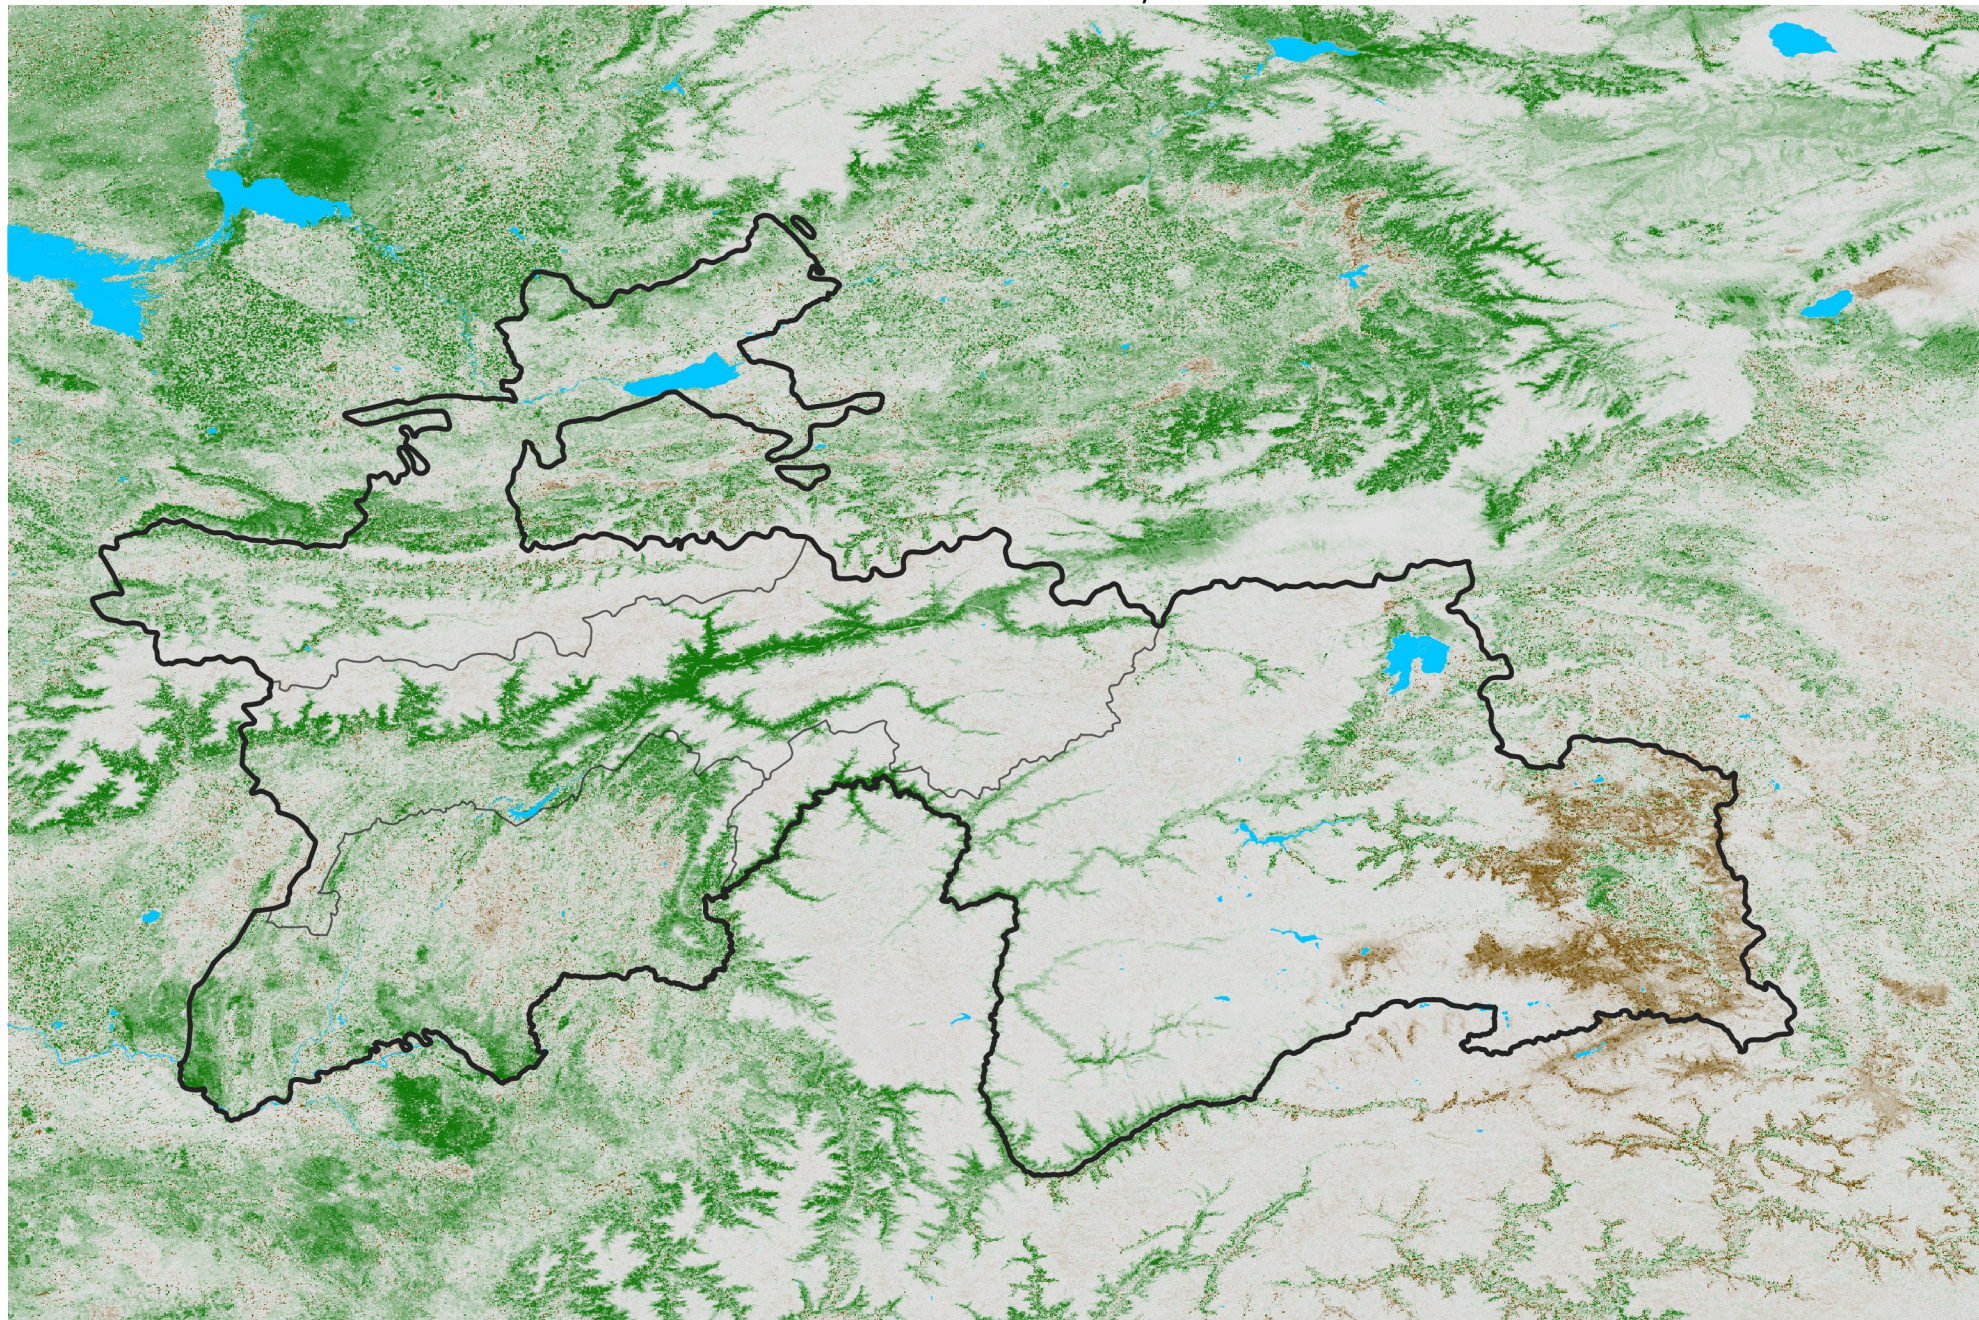

# Tajikistan NDVI Difference

2016 minus 2015

Period 09 / Feb 06 - 15, 2016

## NDVI Difference

< -0.3   -0.2   -0.1   -0.05   0.05   0.1   0.2   > 0.3

Negative

No Difference

Positive