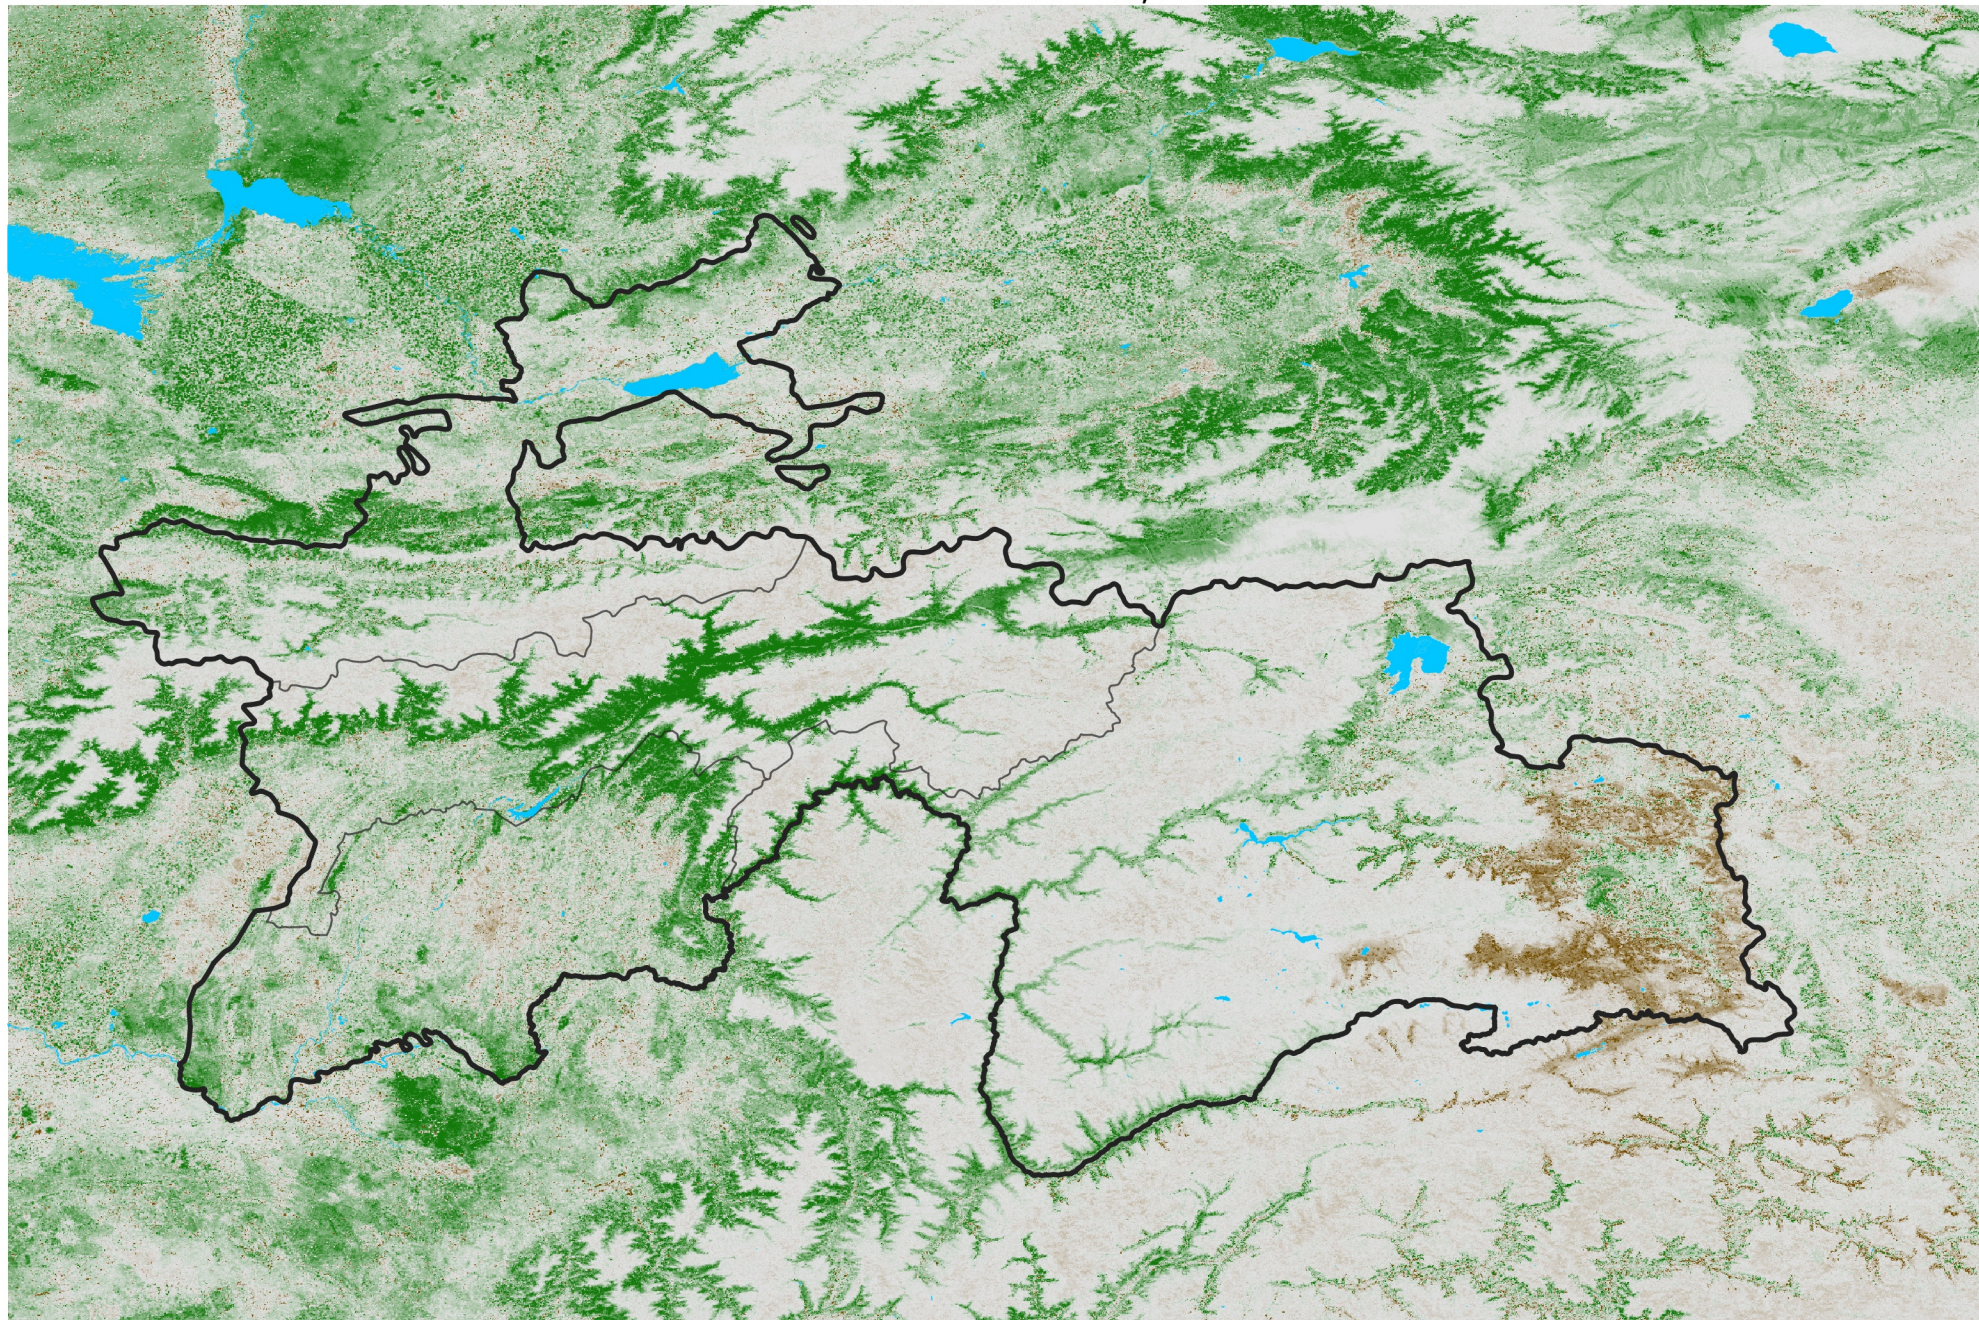

Tajikistan NDVI Difference

2016 minus 2015

Period 10 / Feb 11 - 20, 2016

NDVI Difference

< -0.3 -0.2 -0.1 -0.05 0.05 0.1 0.2 > 0.3

Negative

No Difference

Positive