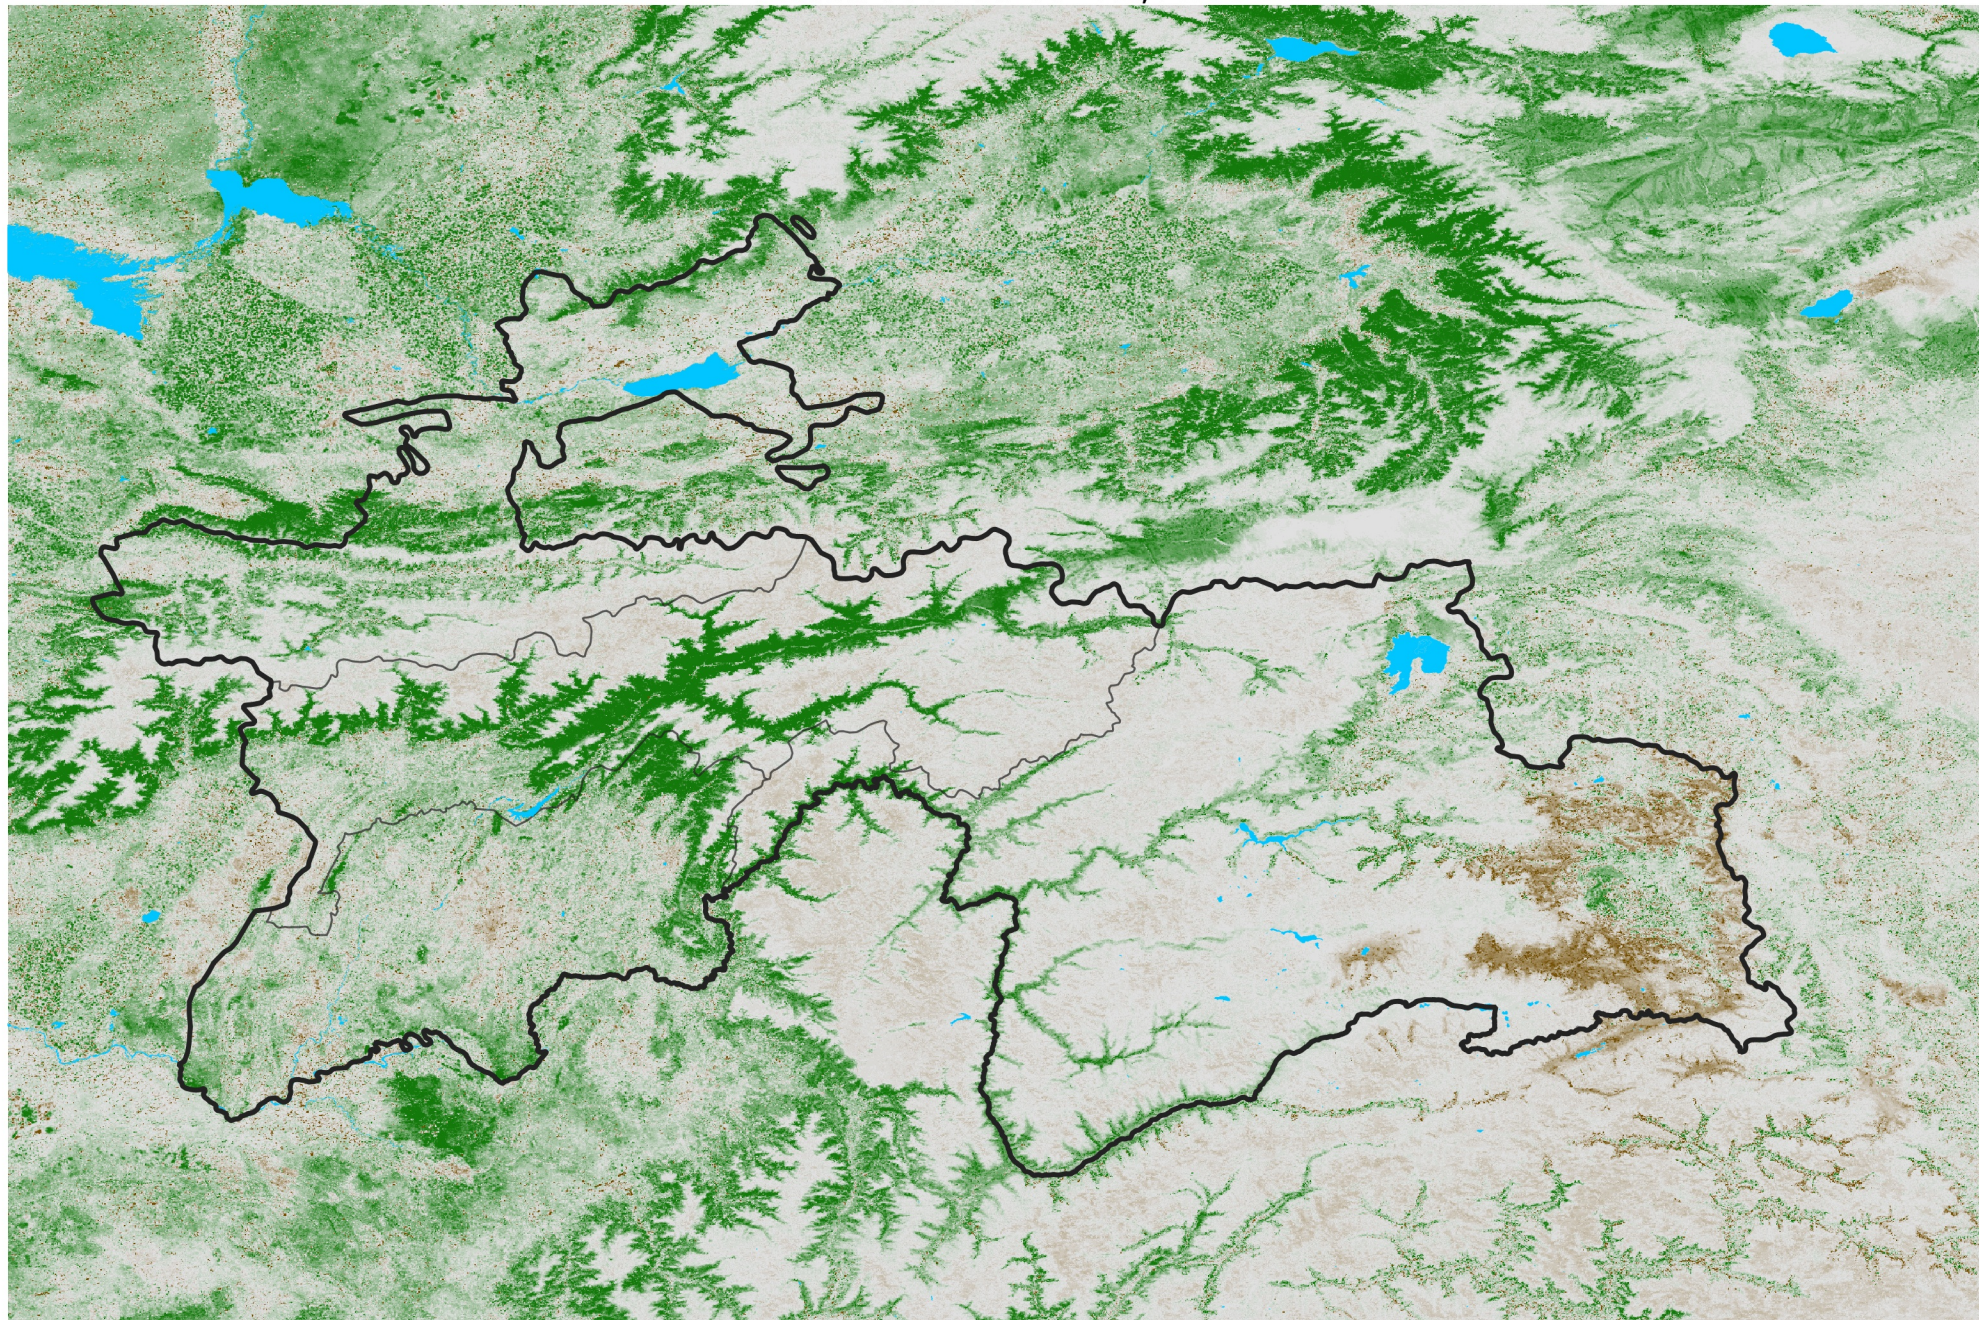

Tajikistan NDVI Difference

2016 minus 2015

Period 11 / Feb 16 - 25, 2016

NDVI Difference

< -0.3 -0.2 -0.1 -0.05 0.05 0.1 0.2 > 0.3

Negative

No Difference

Positive