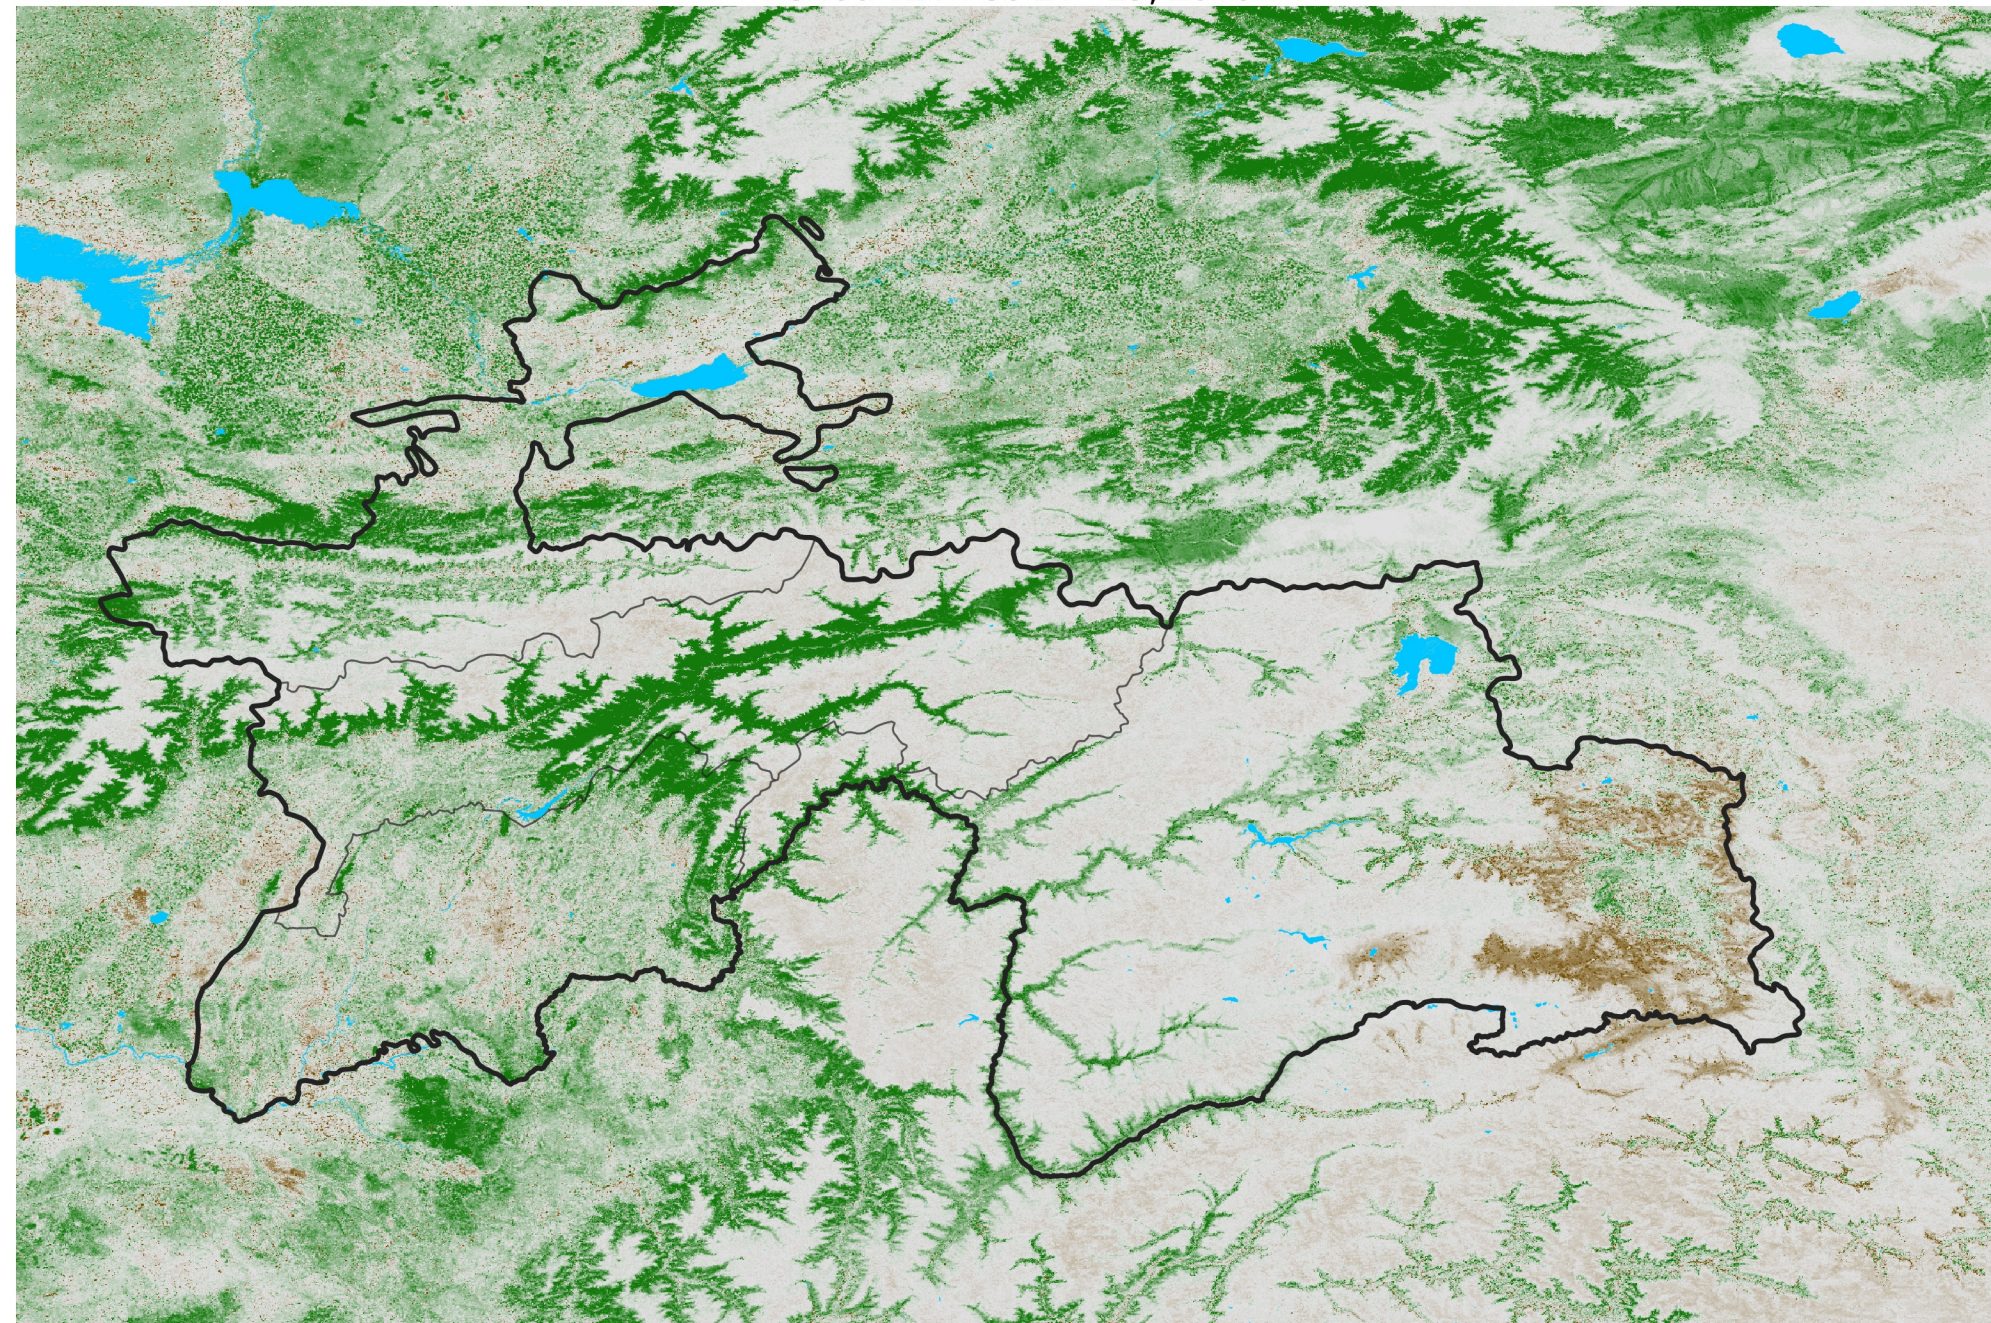

# Tajikistan NDVI Difference

2016 minus 2015

Period 12 / Feb 21 - 29, 2016

## NDVI Difference

< -0.3   -0.2   -0.1   -0.05   0.05   0.1   0.2   > 0.3

Negative

No Difference

Positive