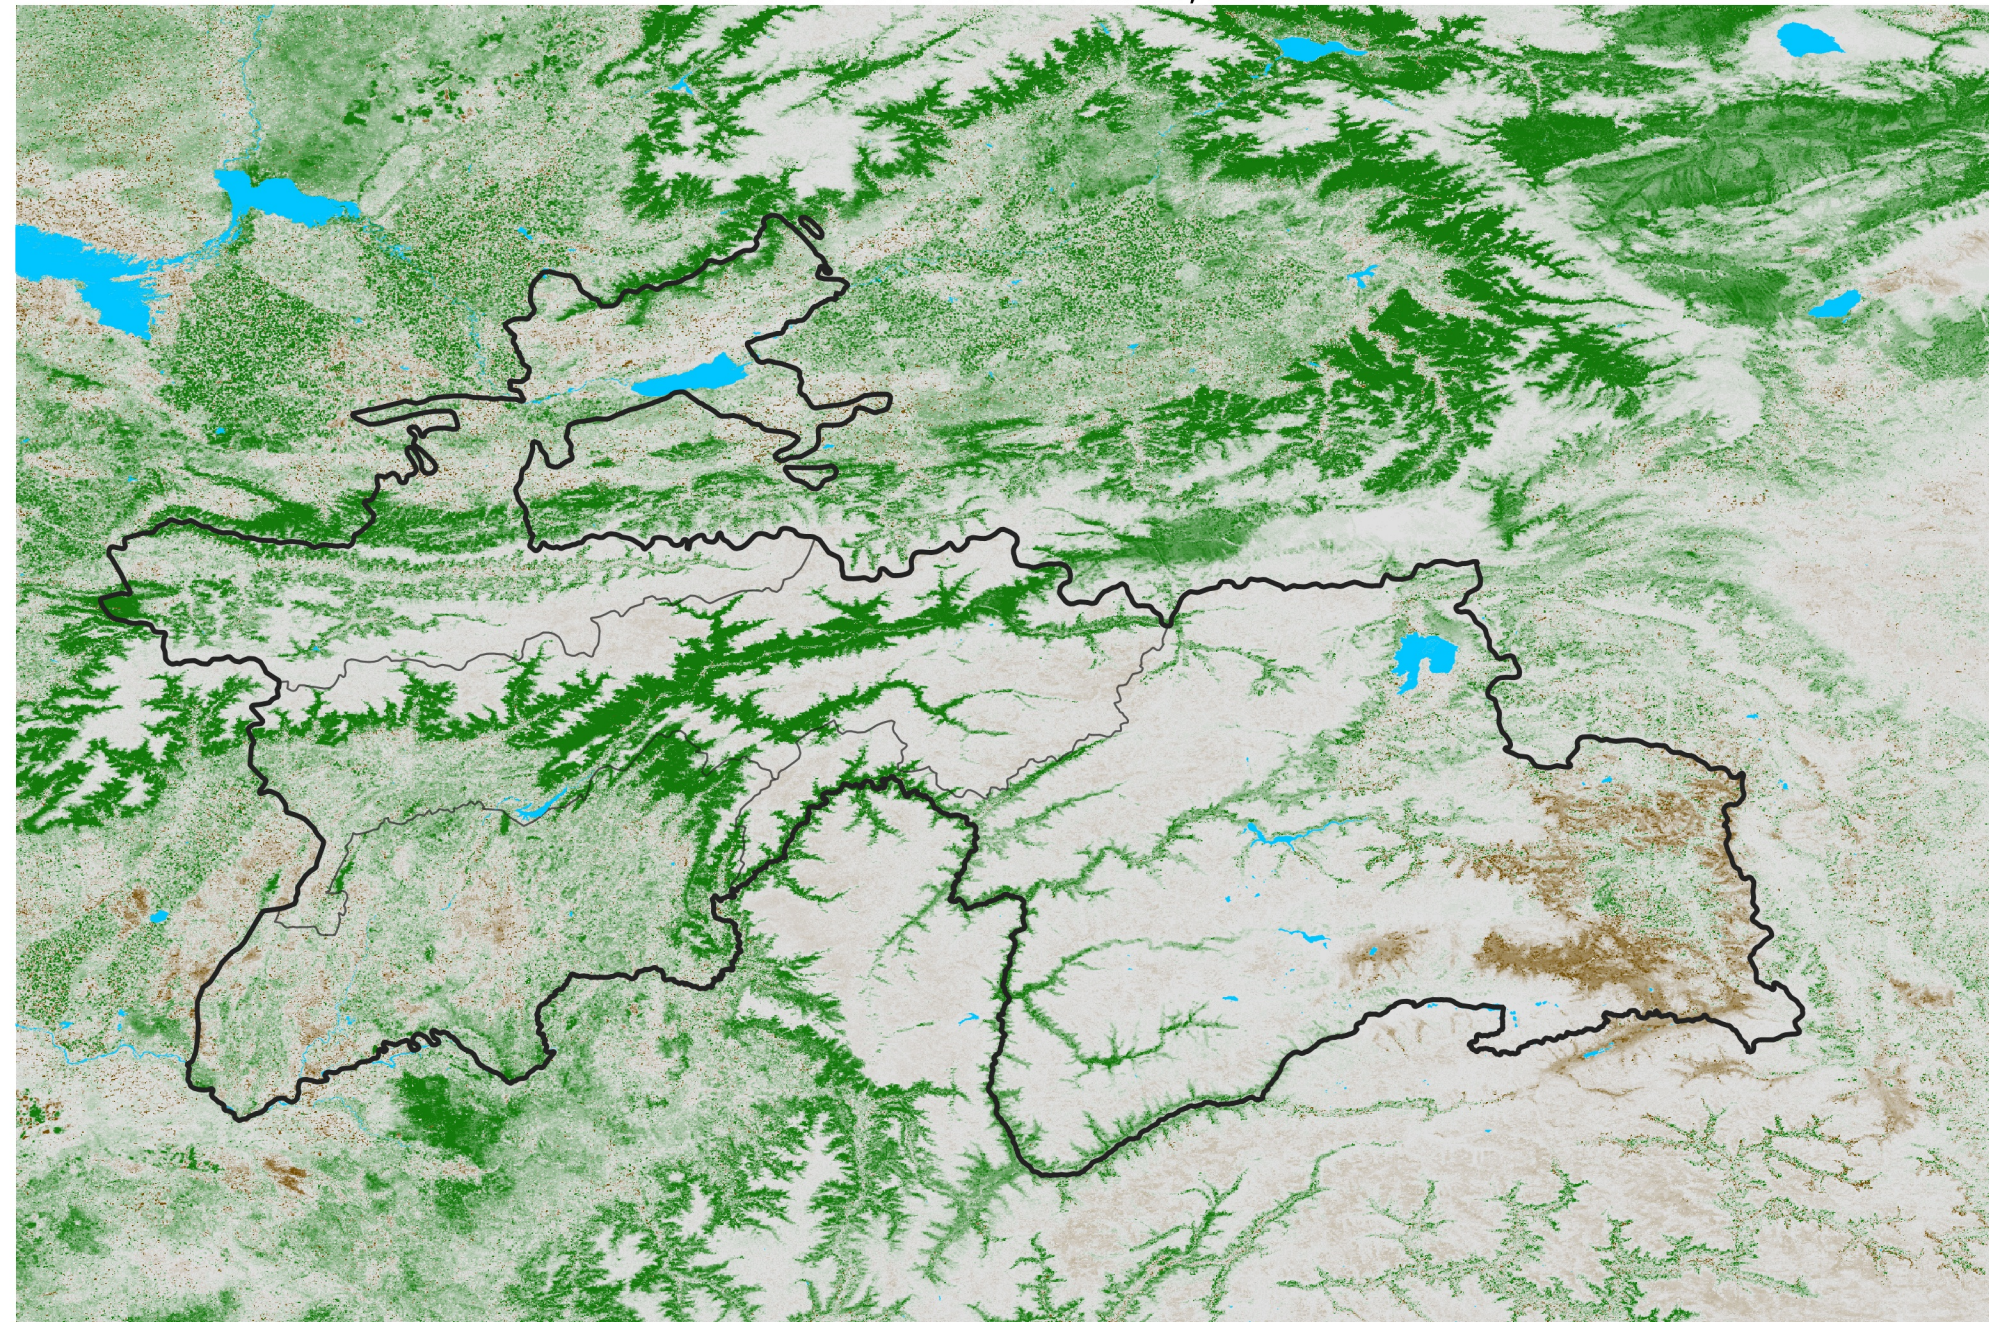

Tajikistan NDVI Difference

2016 minus 2015

Period 13 / Feb 26 - Mar 05, 2016

NDVI Difference

< -0.3 -0.2 -0.1 -0.05 0.05 0.1 0.2 > 0.3

Negative

No Difference

Positive