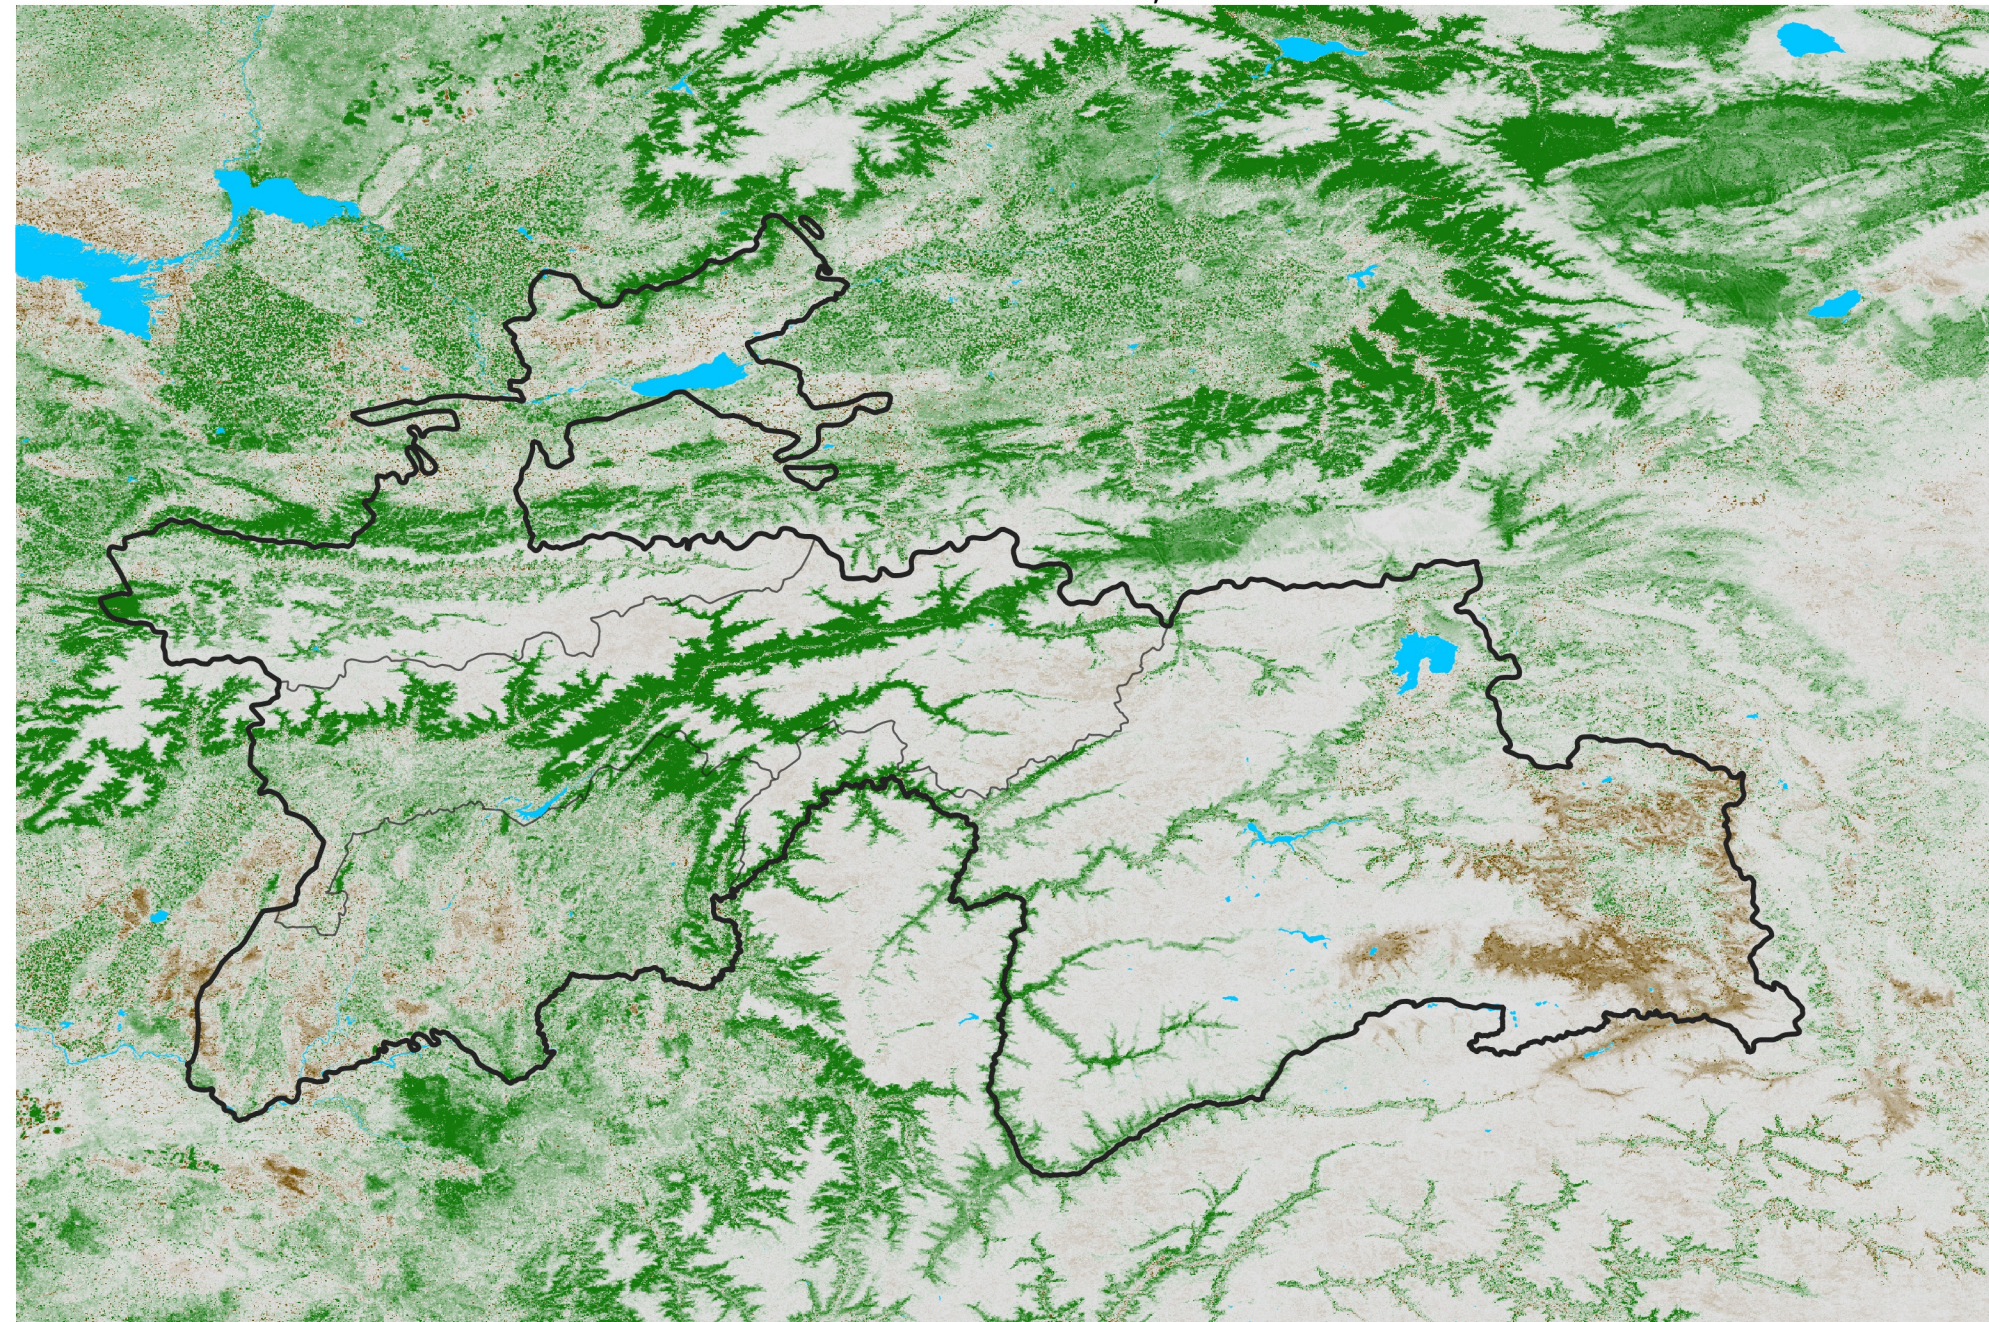

Tajikistan NDVI Difference

2016 minus 2015

Period 14 / Mar 01 - 10, 2016

NDVI Difference

< -0.3 -0.2 -0.1 -0.05 0.05 0.1 0.2 > 0.3

Negative

No Difference

Positive