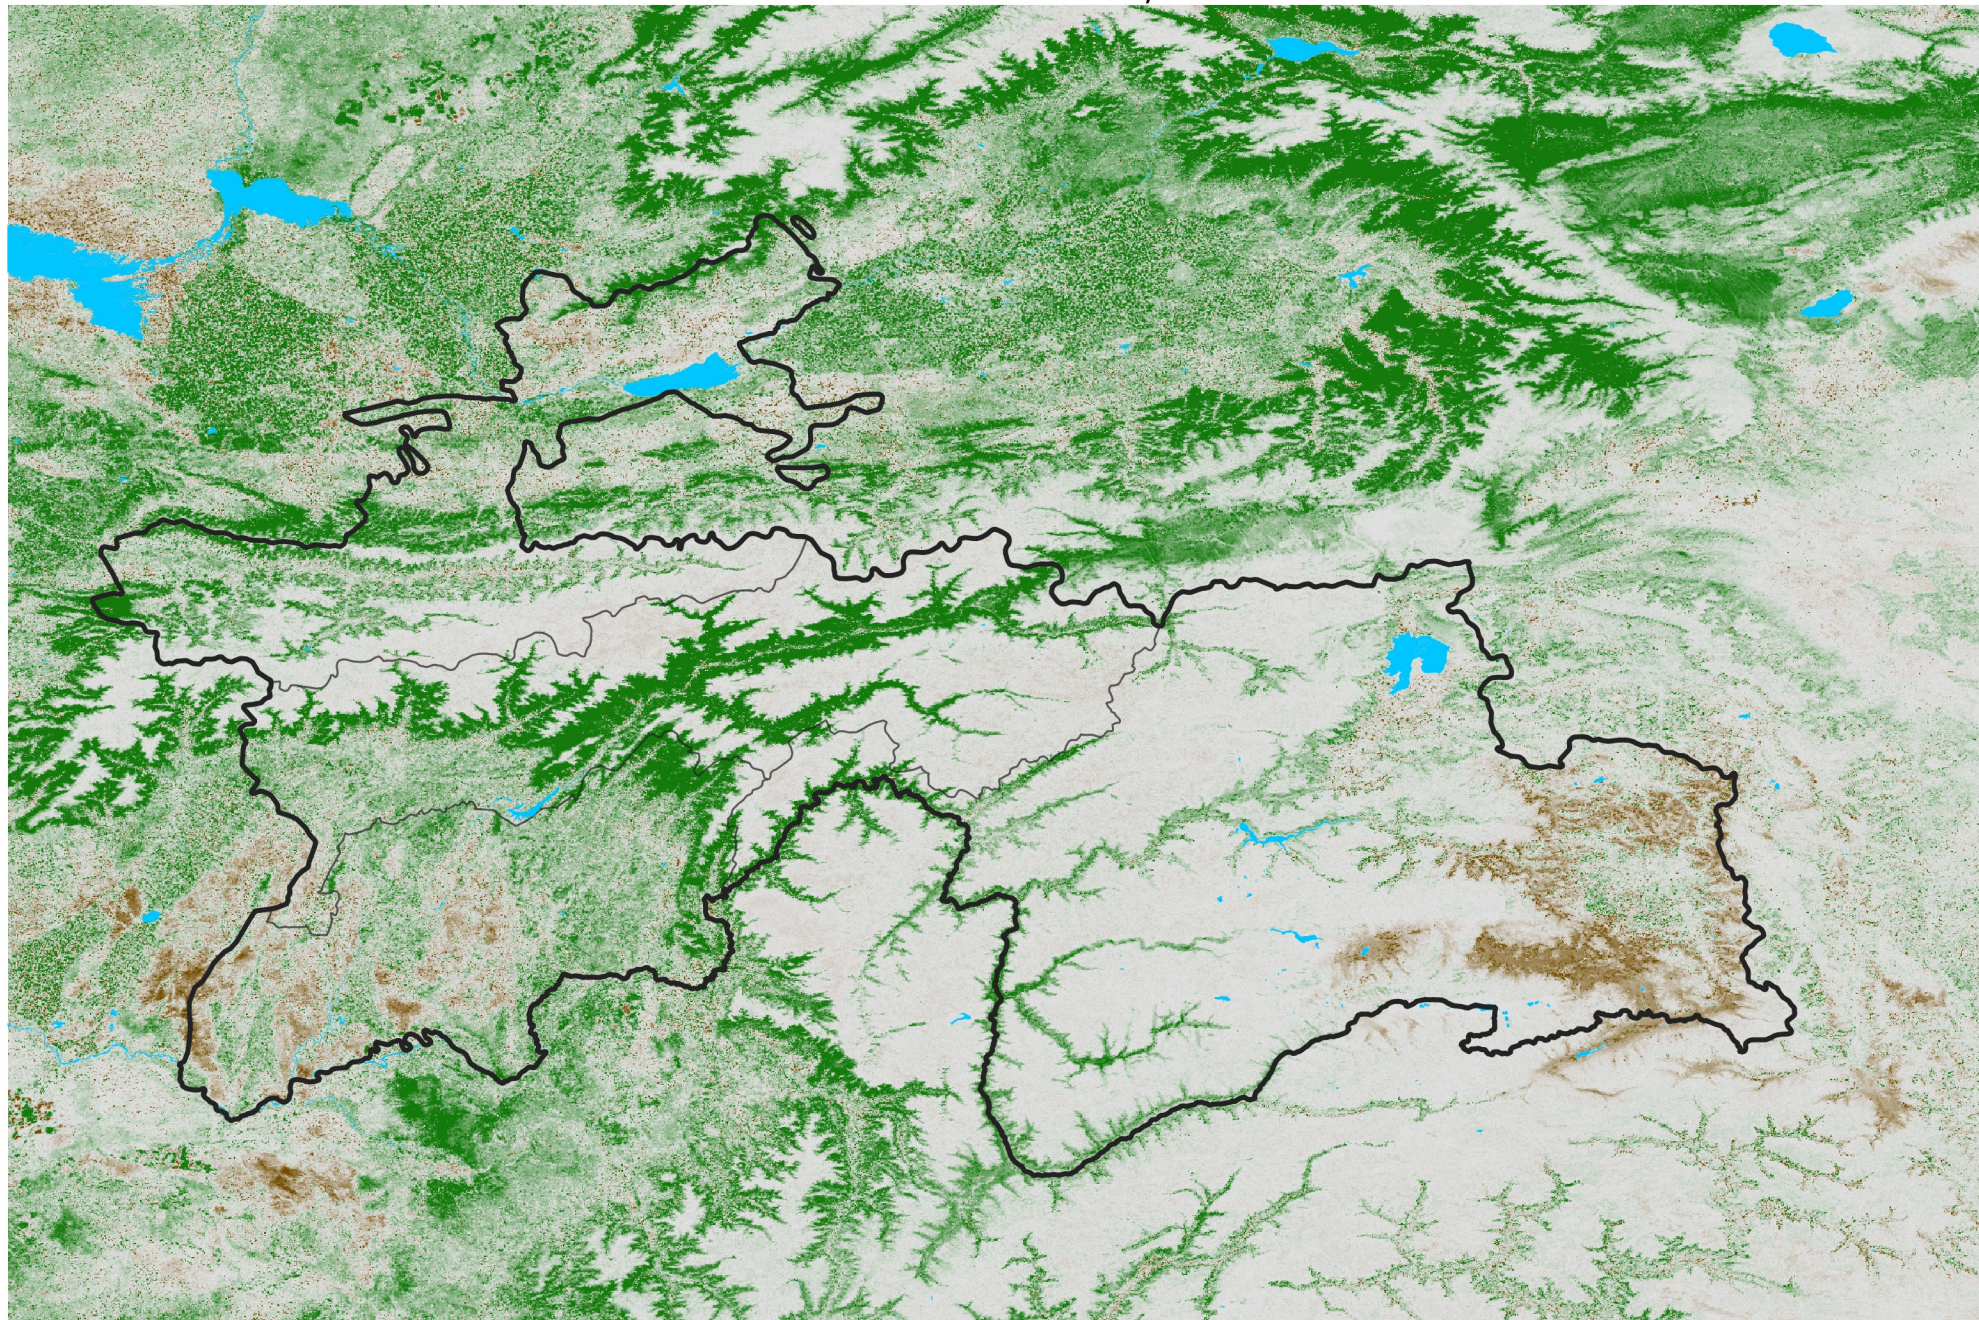

Tajikistan NDVI Difference

2016 minus 2015

Period 15 / Mar 06 - 15, 2016

NDVI Difference

< -0.3 -0.2 -0.1 -0.05 0.05 0.1 0.2 > 0.3

Negative

No Difference

Positive