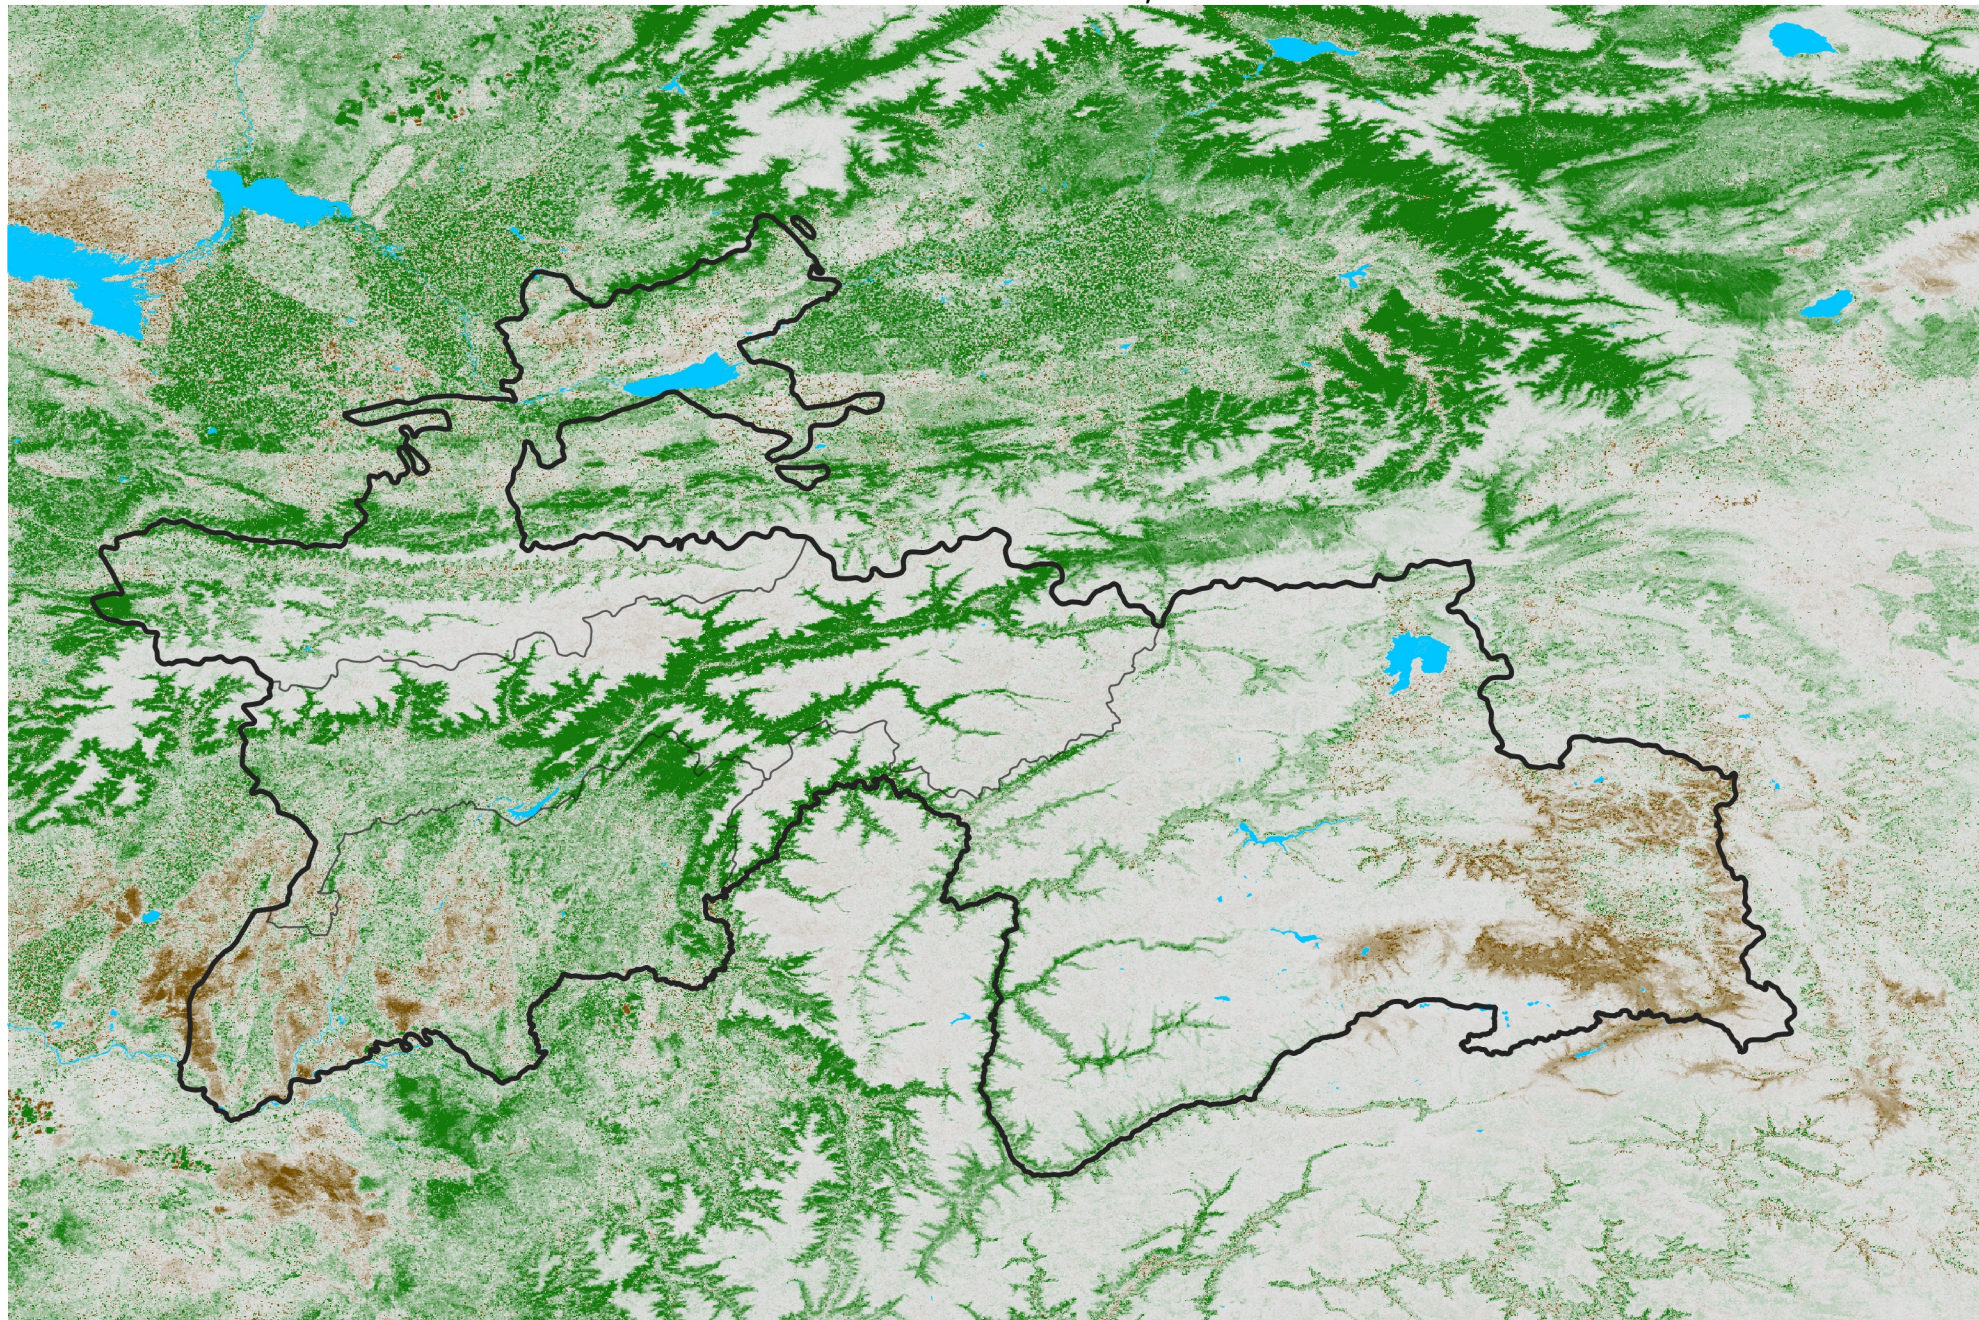

Tajikistan NDVI Difference

2016 minus 2015

Period 16 / Mar 11 - 20, 2016

NDVI Difference

< -0.3 -0.2 -0.1 -0.05 0.05 0.1 0.2 > 0.3

Negative

No Difference

Positive