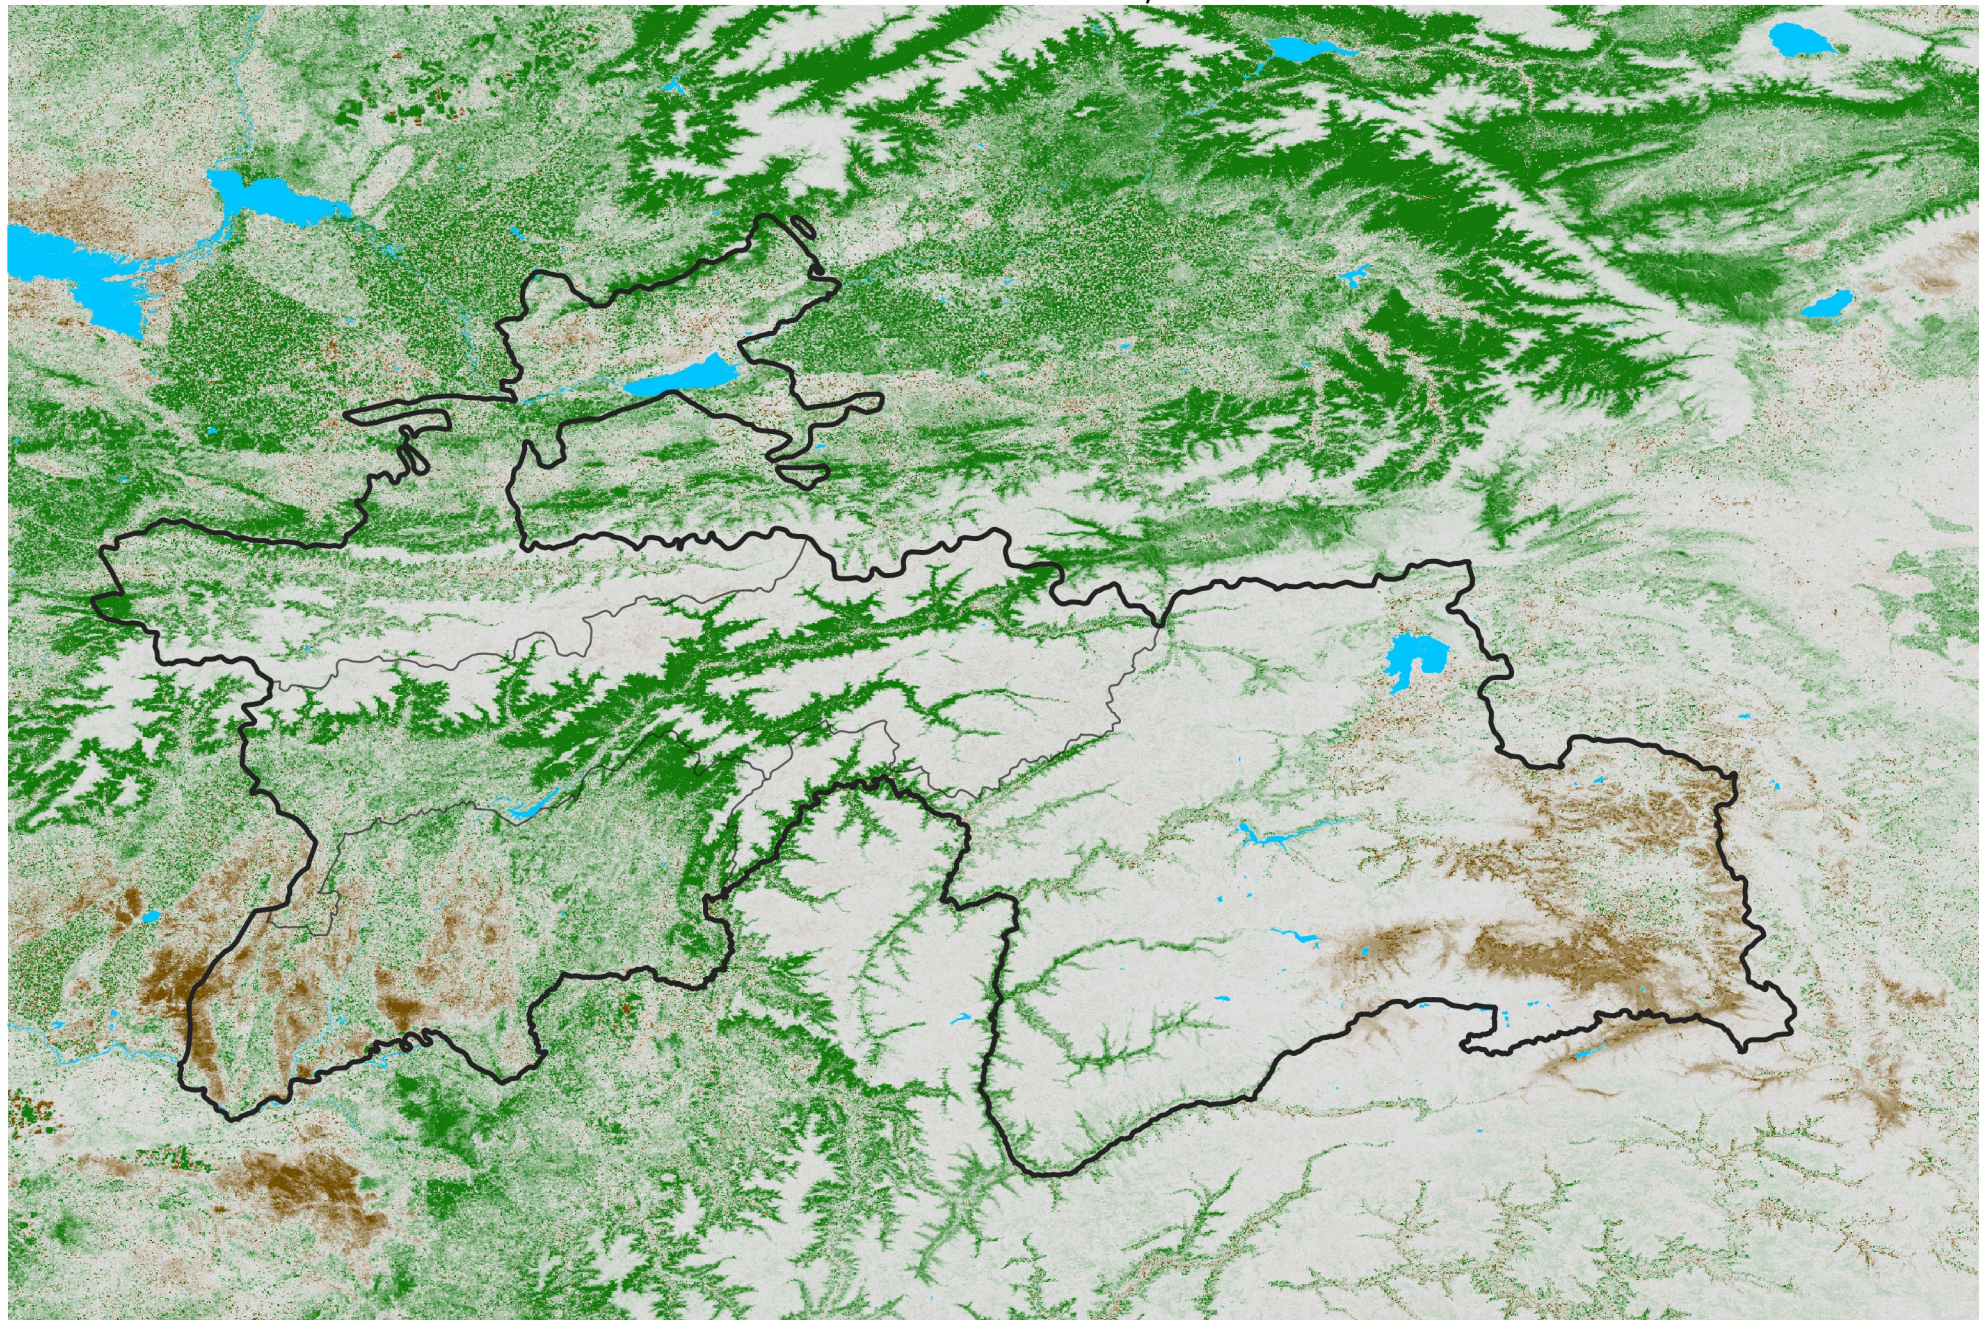

Tajikistan NDVI Difference

2016 minus 2015

Period 17 / Mar 16 - 25, 2016

NDVI Difference

< -0.3 -0.2 -0.1 -0.05 0.05 0.1 0.2 > 0.3

Negative

No Difference

Positive