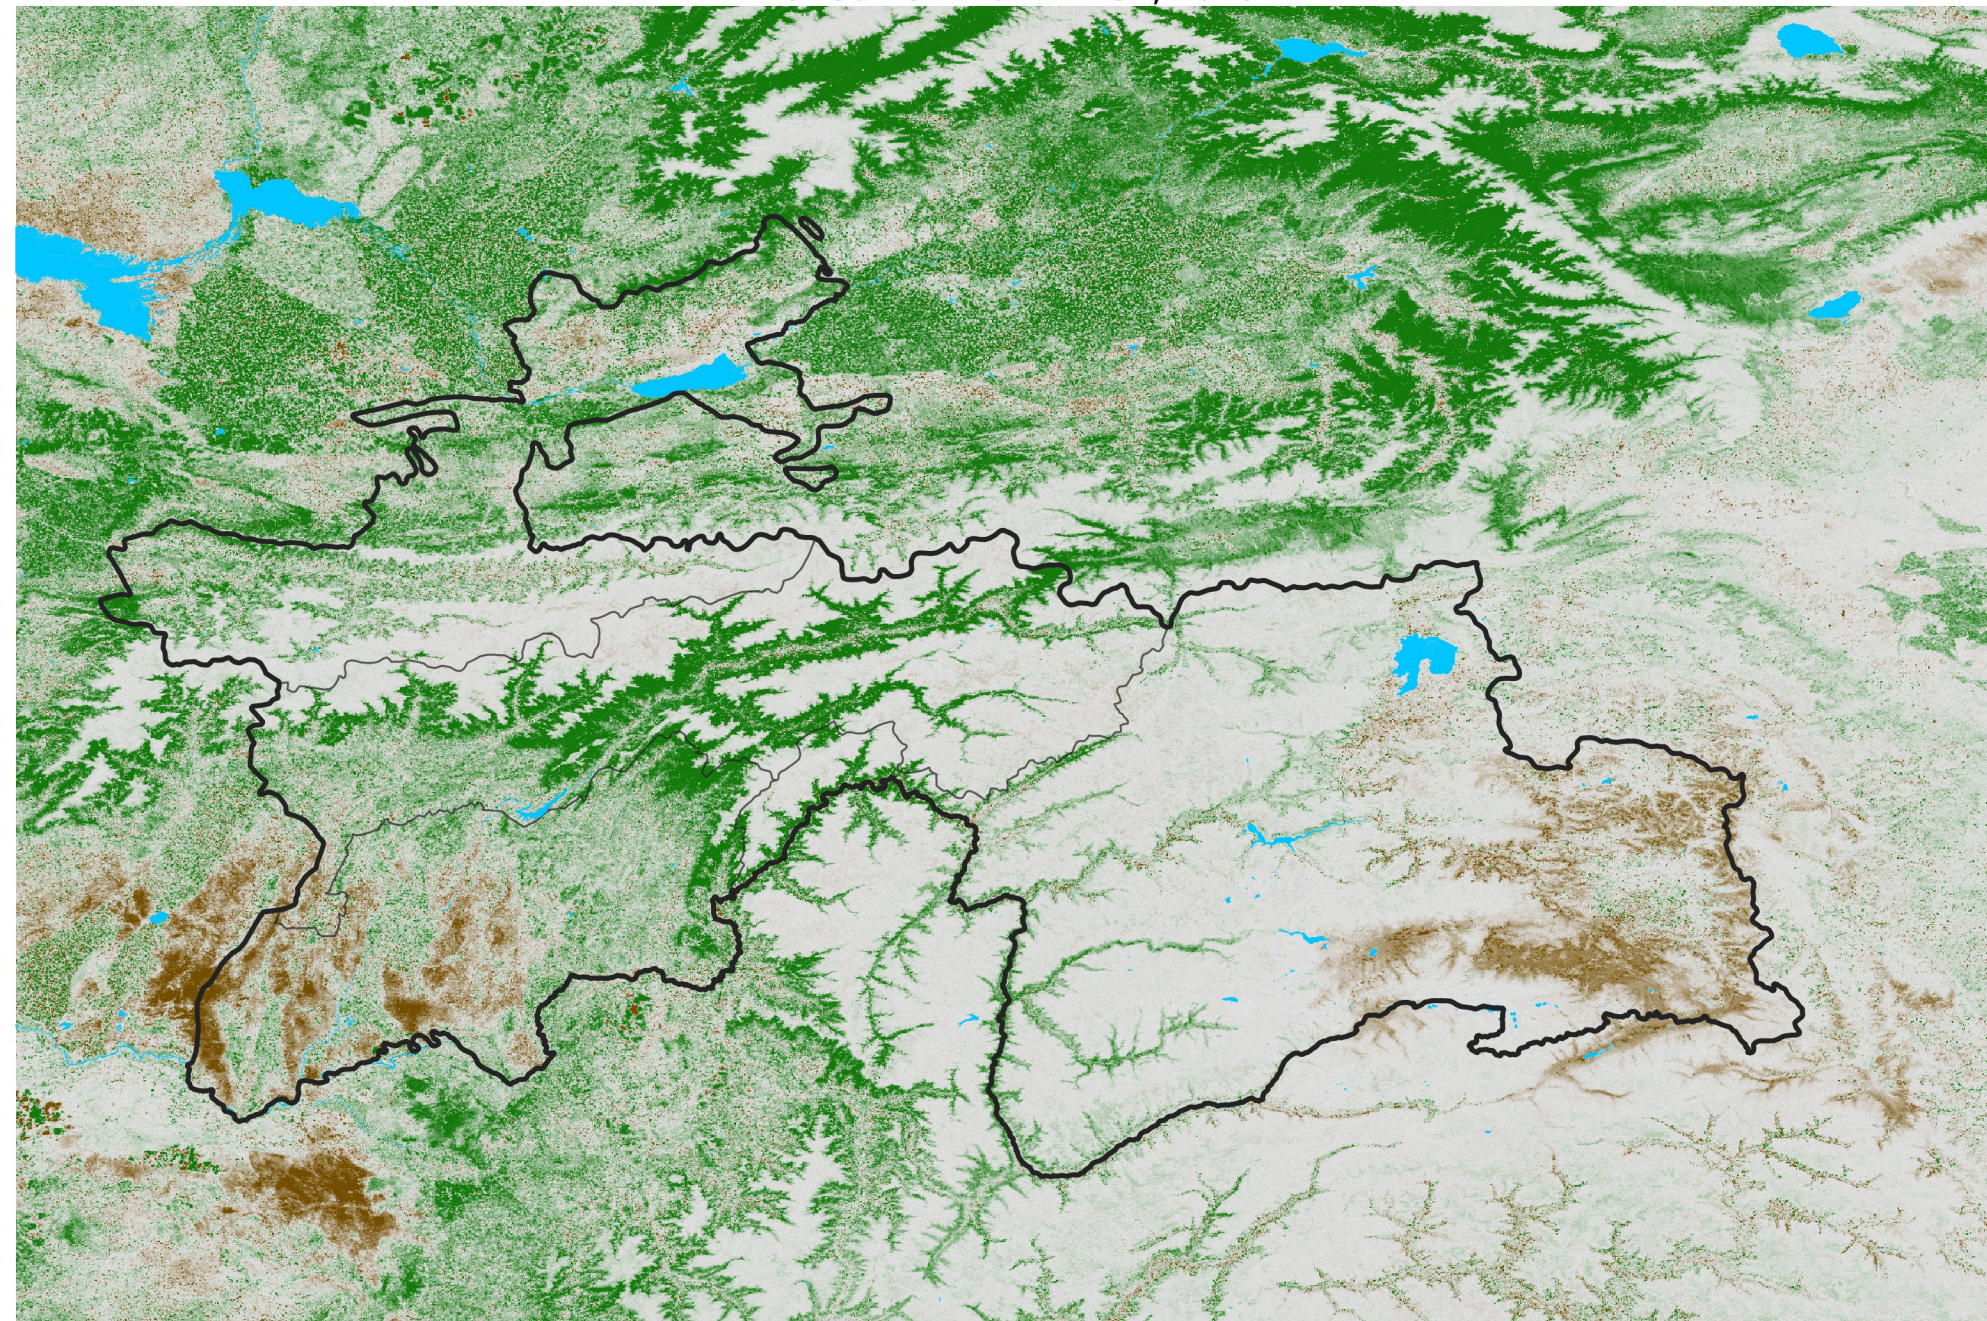

Tajikistan NDVI Difference

2016 minus 2015

Period 18 / Mar 21 - 31, 2016

NDVI Difference

< -0.3 -0.2 -0.1 -0.05 0.05 0.1 0.2 > 0.3

Negative

No Difference

Positive