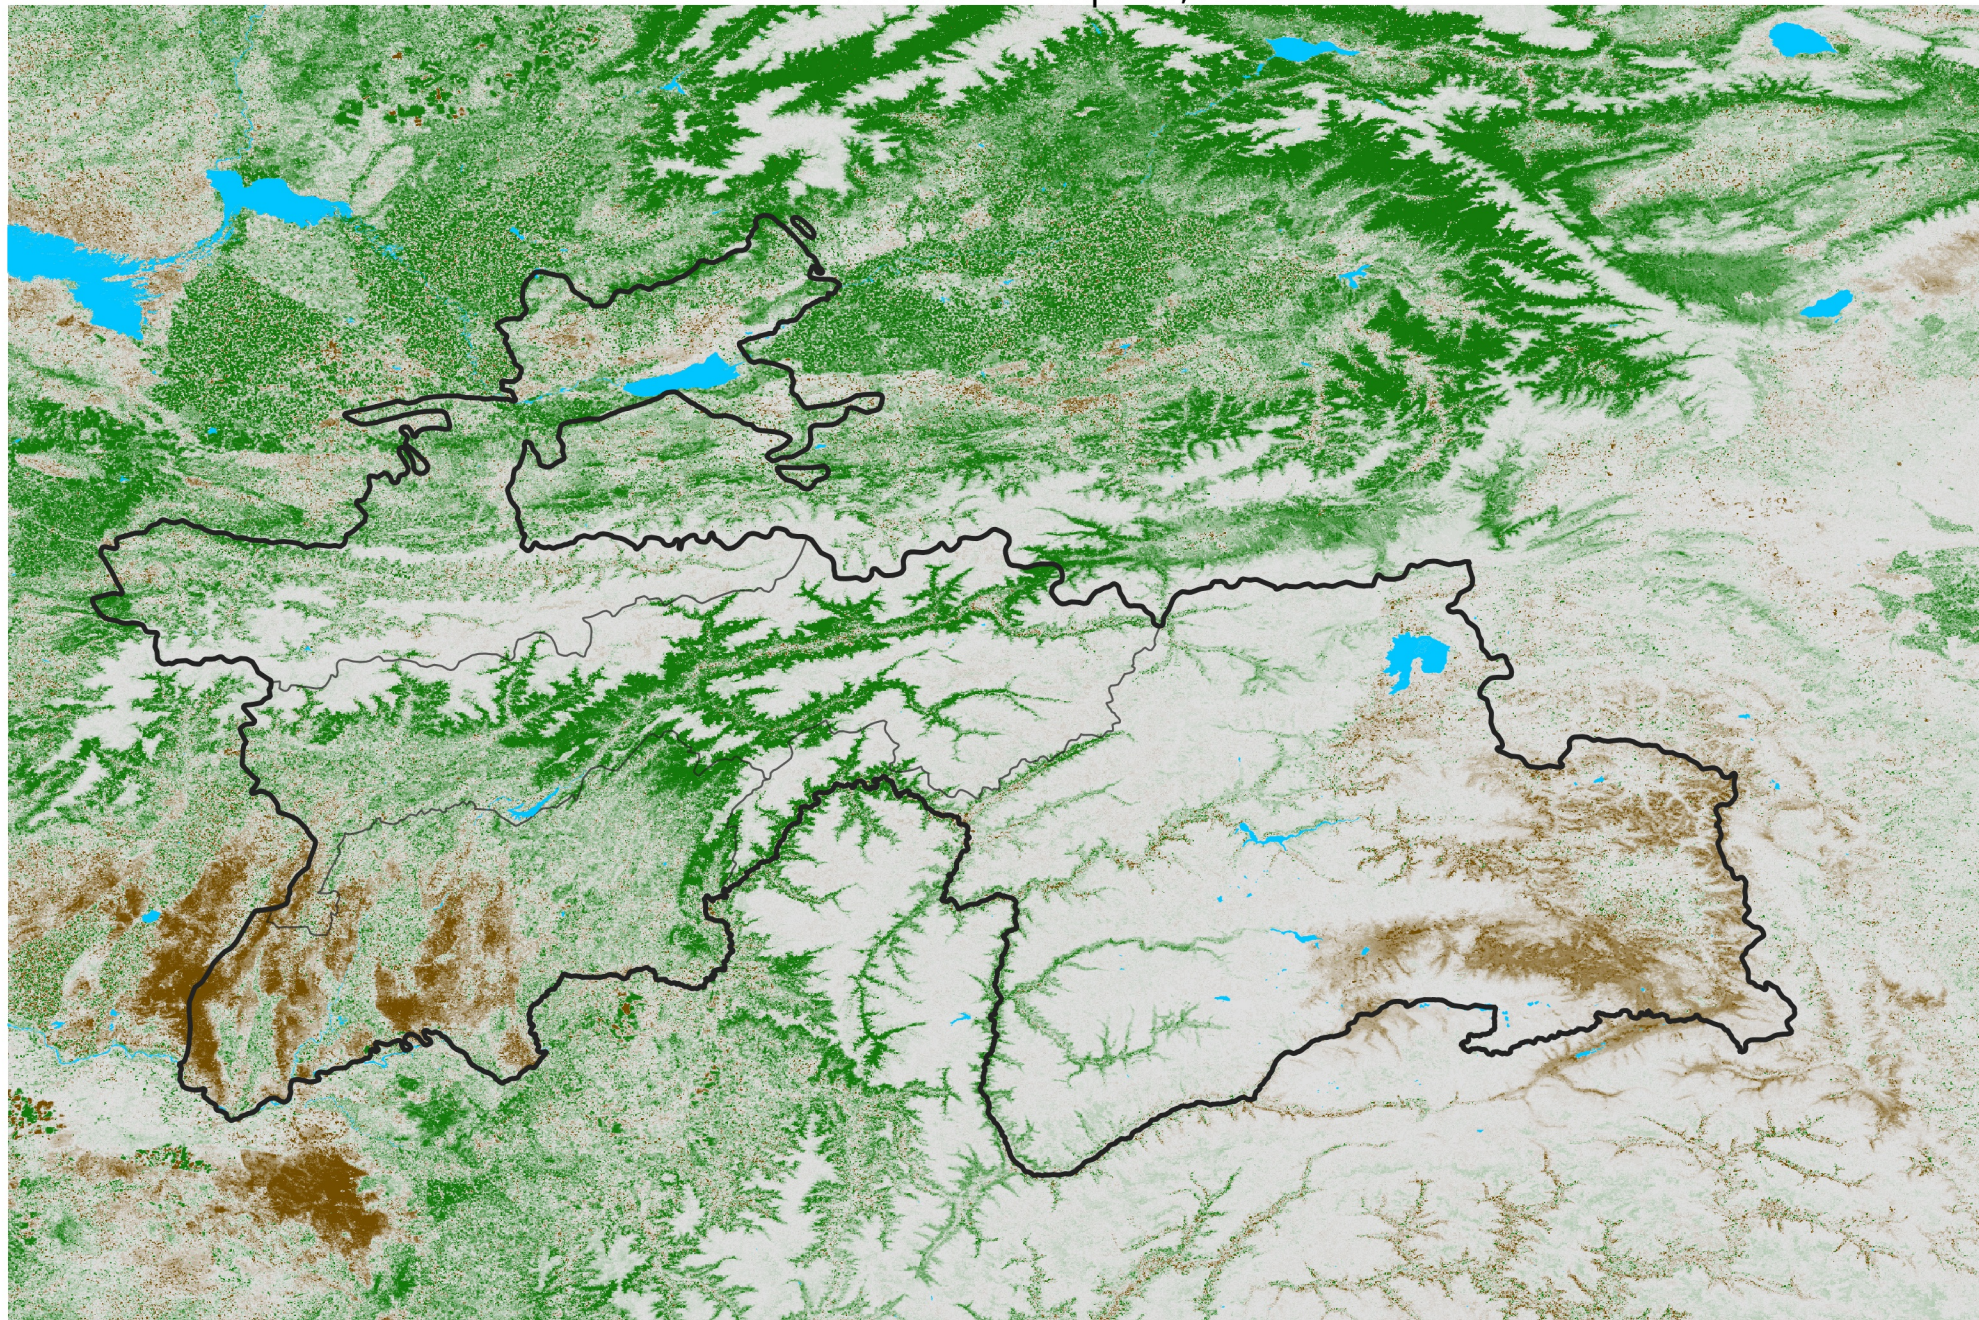

Tajikistan NDVI Difference

2016 minus 2015

Period 19 / Mar 26 - Apr 05, 2016

NDVI Difference

< -0.3 -0.2 -0.1 -0.05 0.05 0.1 0.2 > 0.3

Negative

No Difference

Positive