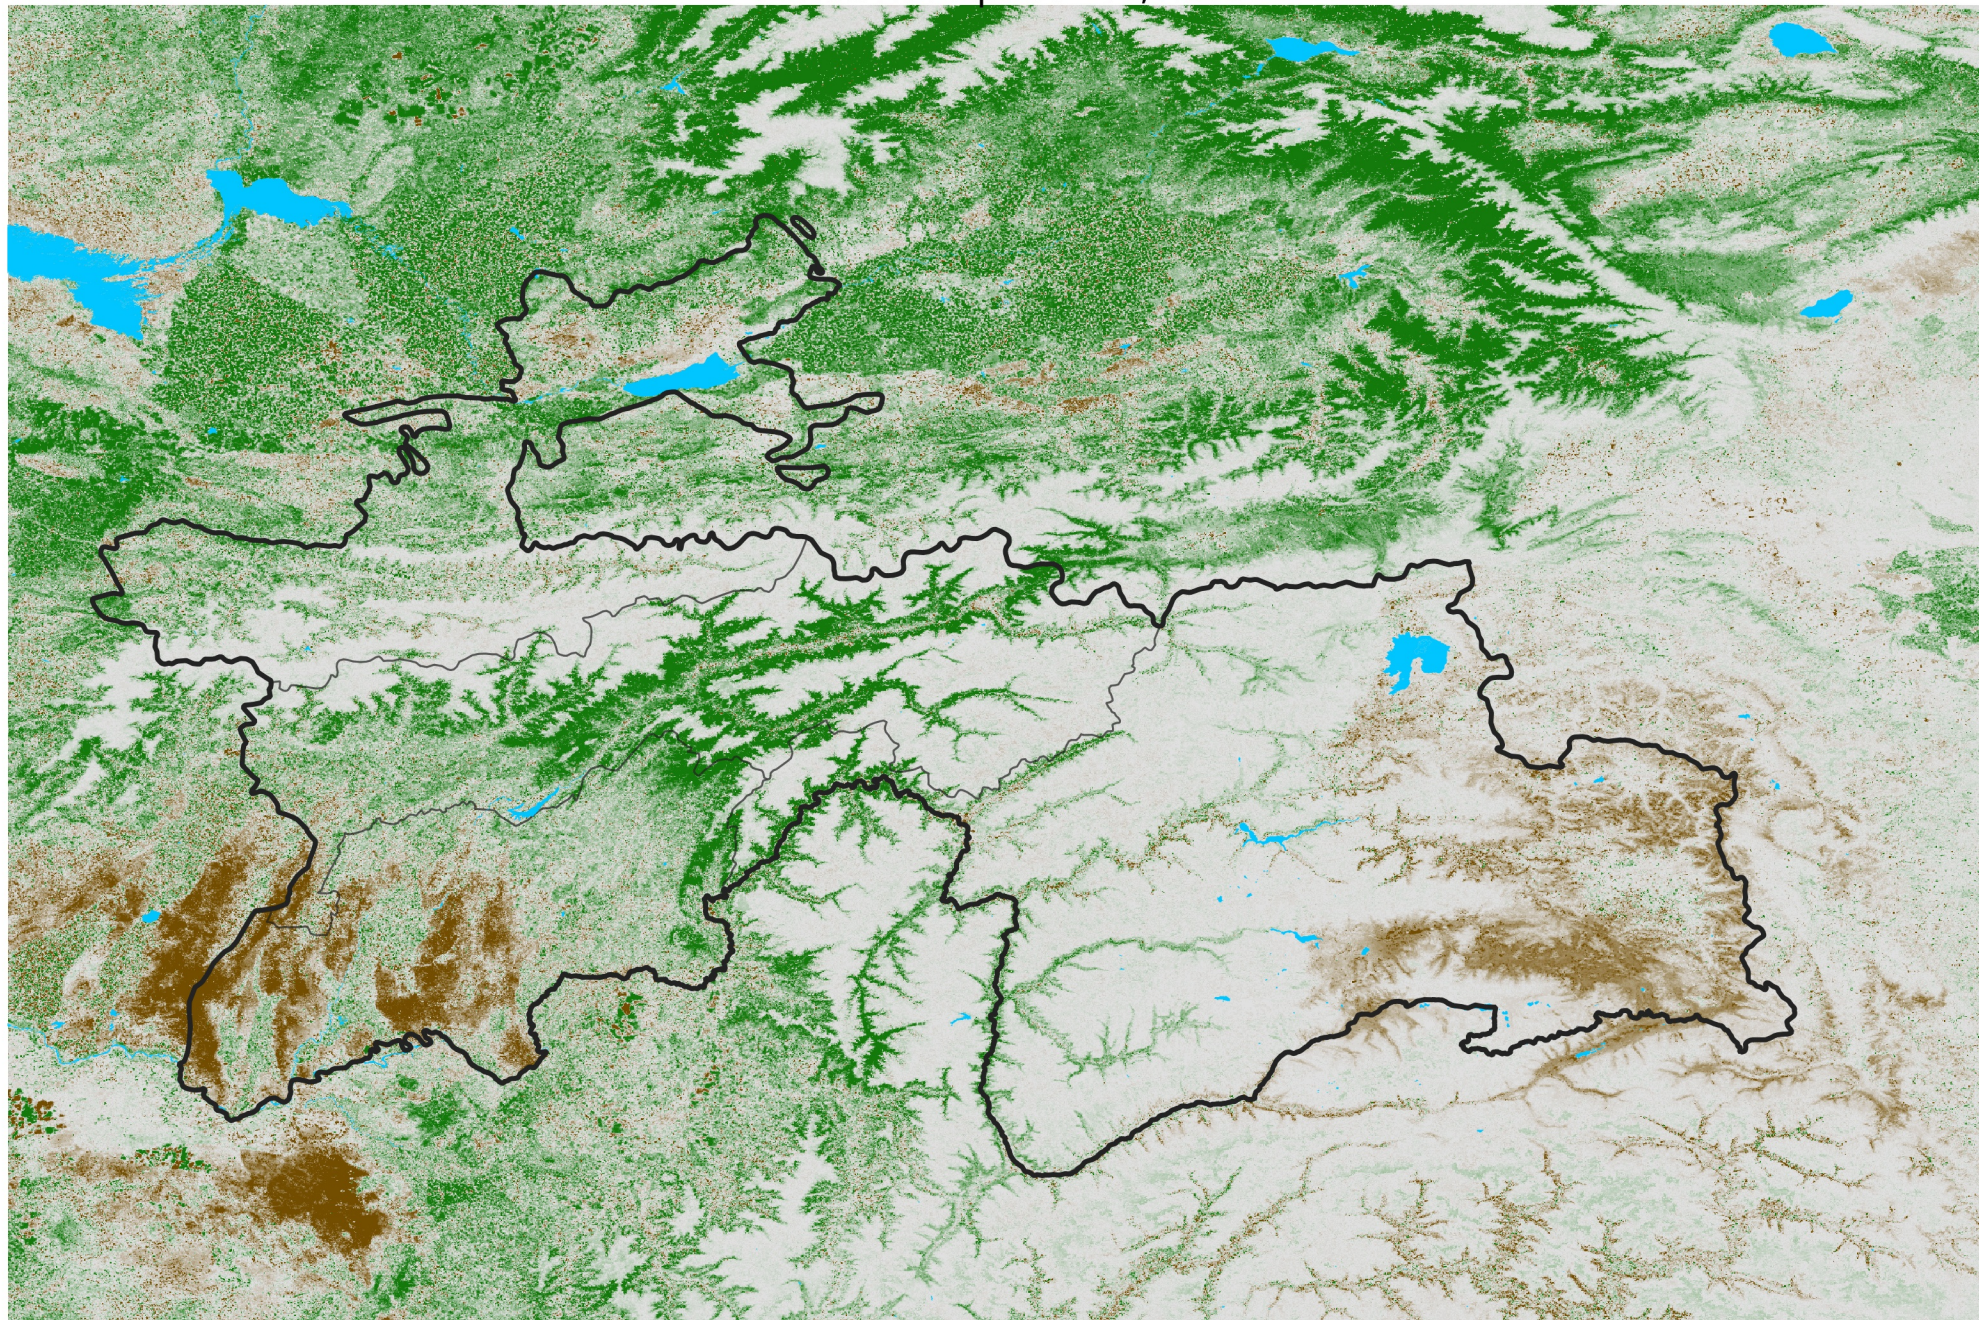

Tajikistan NDVI Difference

2016 minus 2015

Period 20 / Apr 01 - 10, 2016

NDVI Difference

< -0.3 -0.2 -0.1 -0.05 0.05 0.1 0.2 > 0.3

Negative

No Difference

Positive