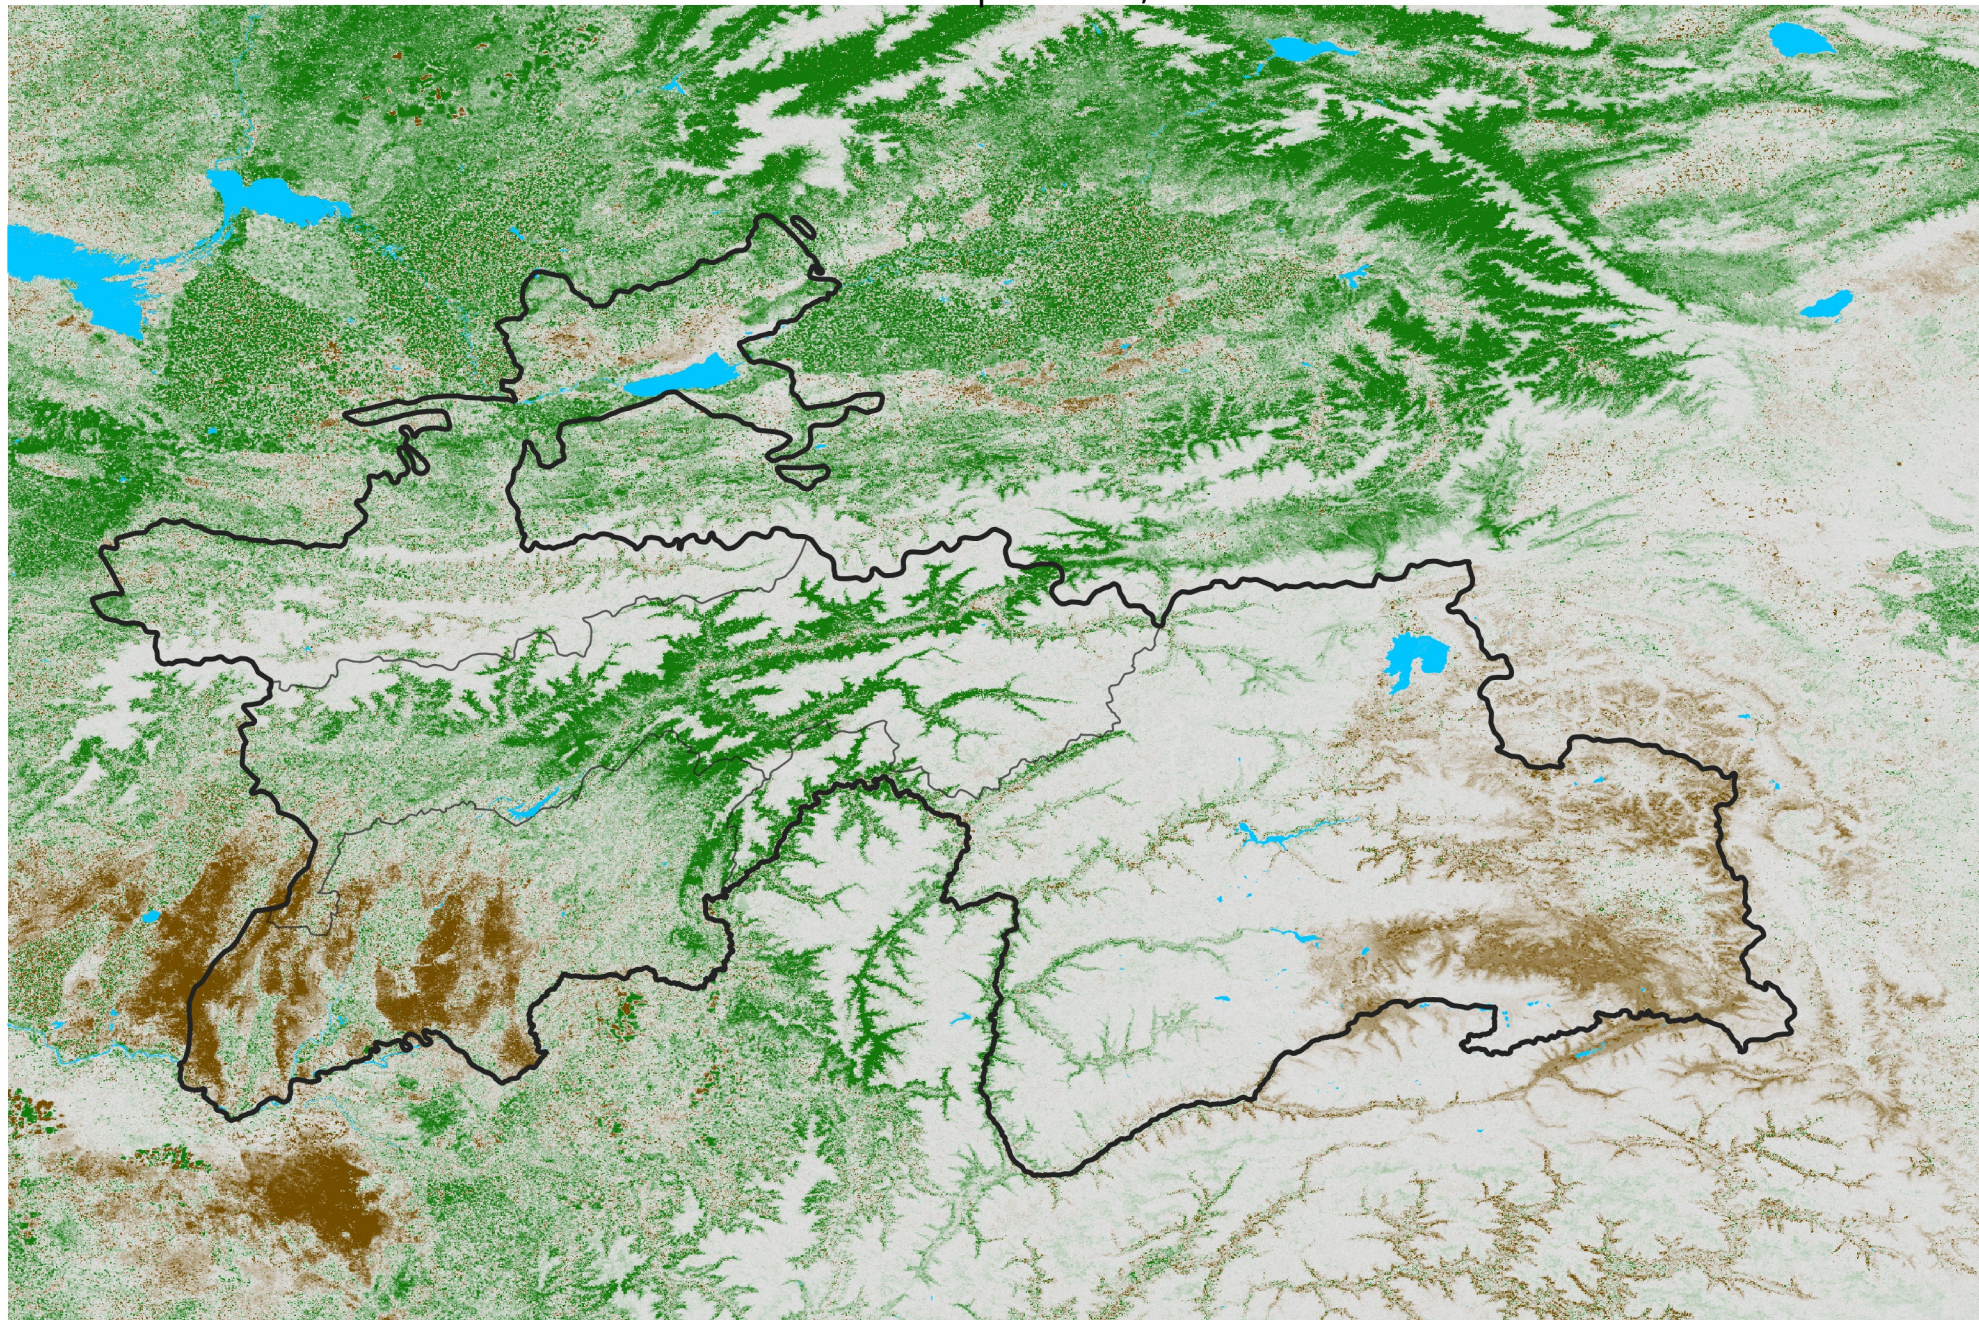

Tajikistan NDVI Difference

2016 minus 2015

Period 21 / Apr 06 - 15, 2016

NDVI Difference

< -0.3 -0.2 -0.1 -0.05 0.05 0.1 0.2 > 0.3

Negative

No Difference

Positive