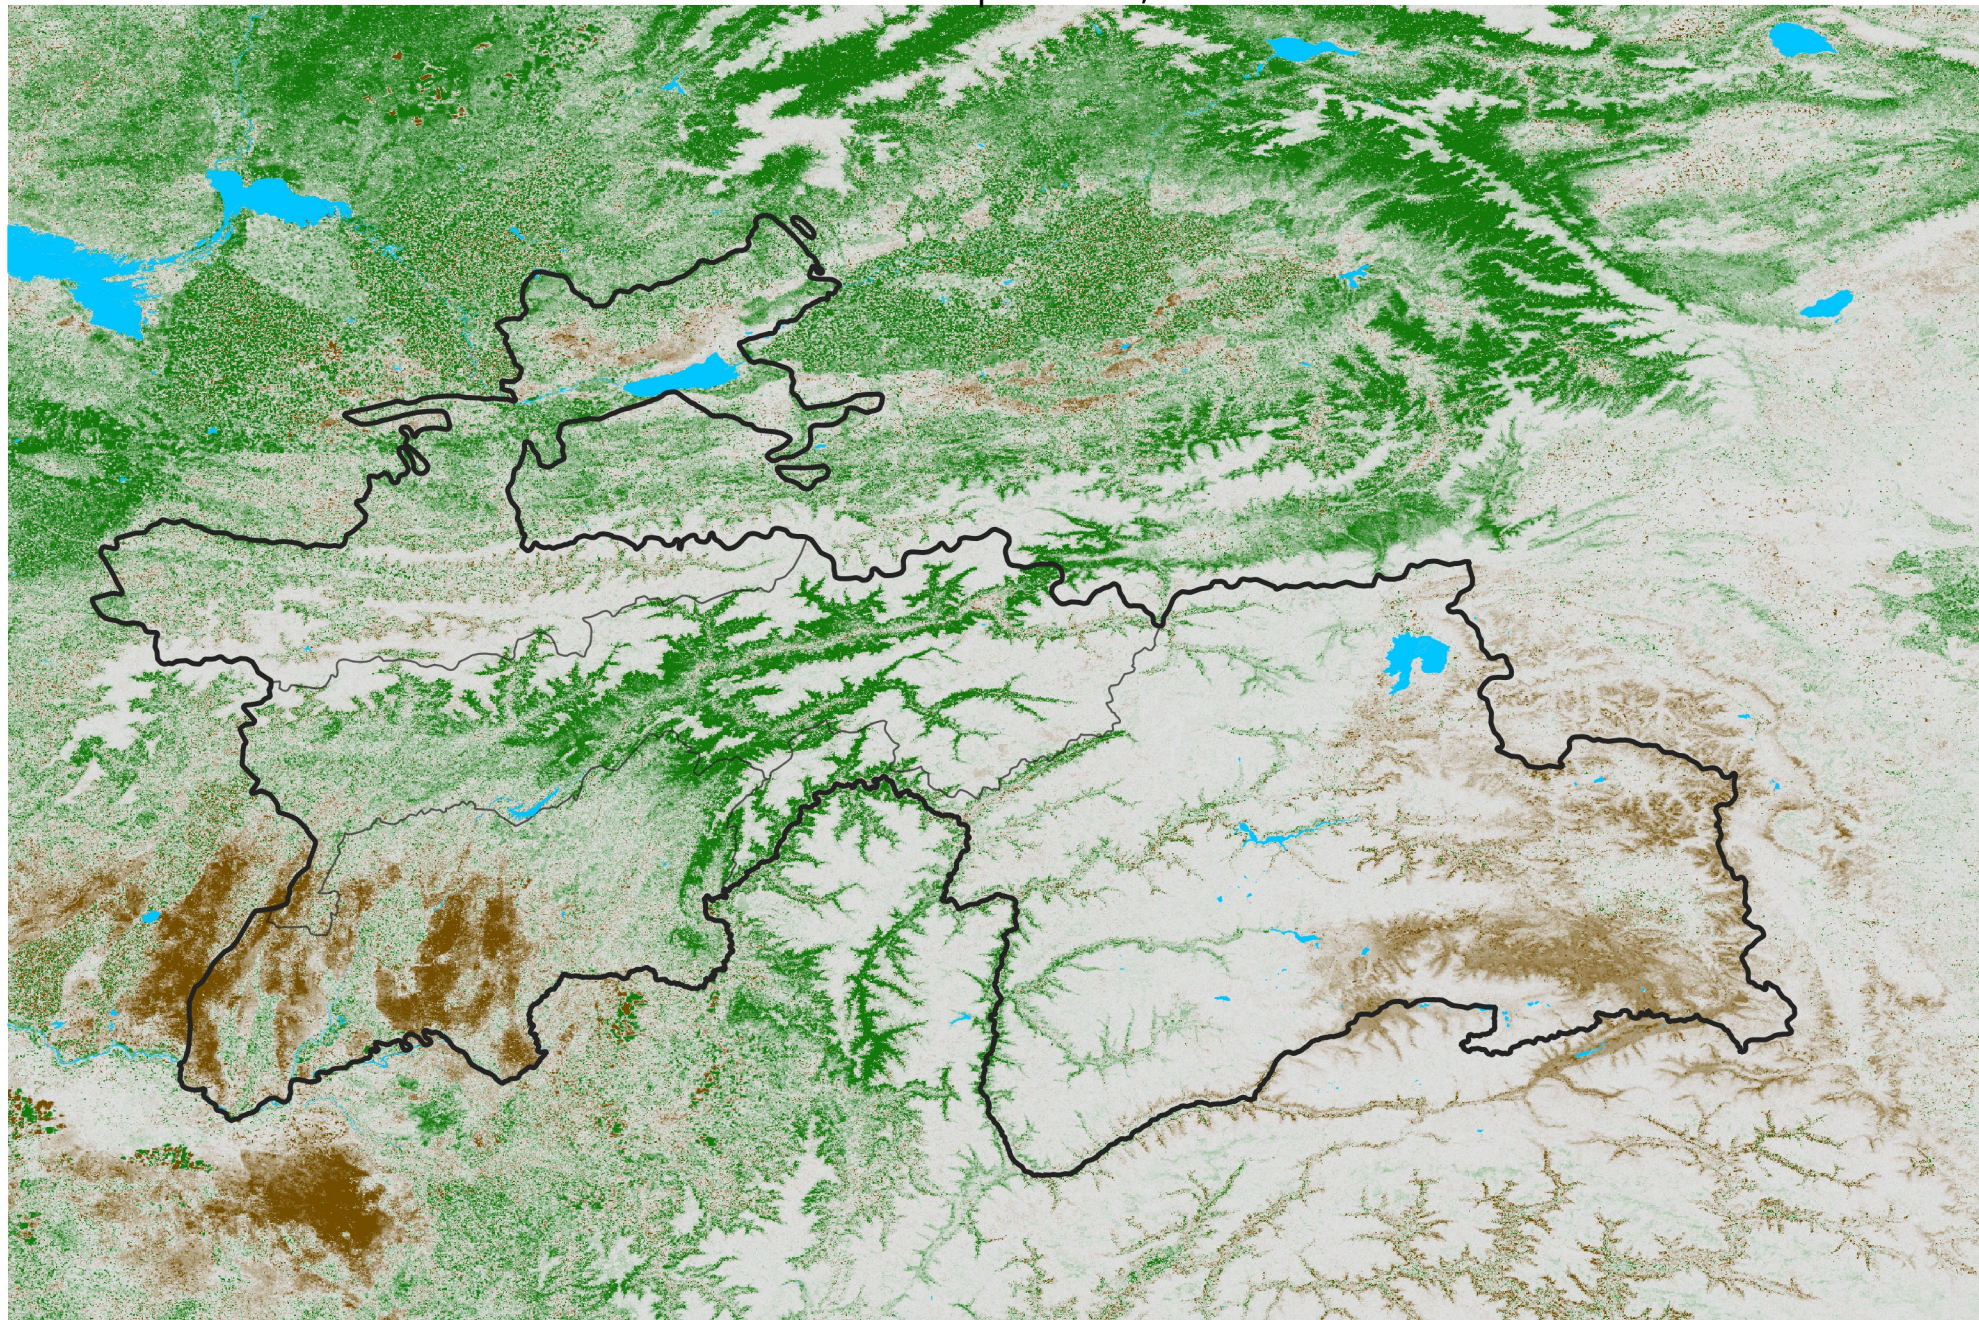

# Tajikistan NDVI Difference

2016 minus 2015

Period 22 / Apr 11 - 20, 2016

## NDVI Difference

< -0.3   -0.2   -0.1   -0.05   0.05   0.1   0.2   > 0.3

Negative

No Difference

Positive