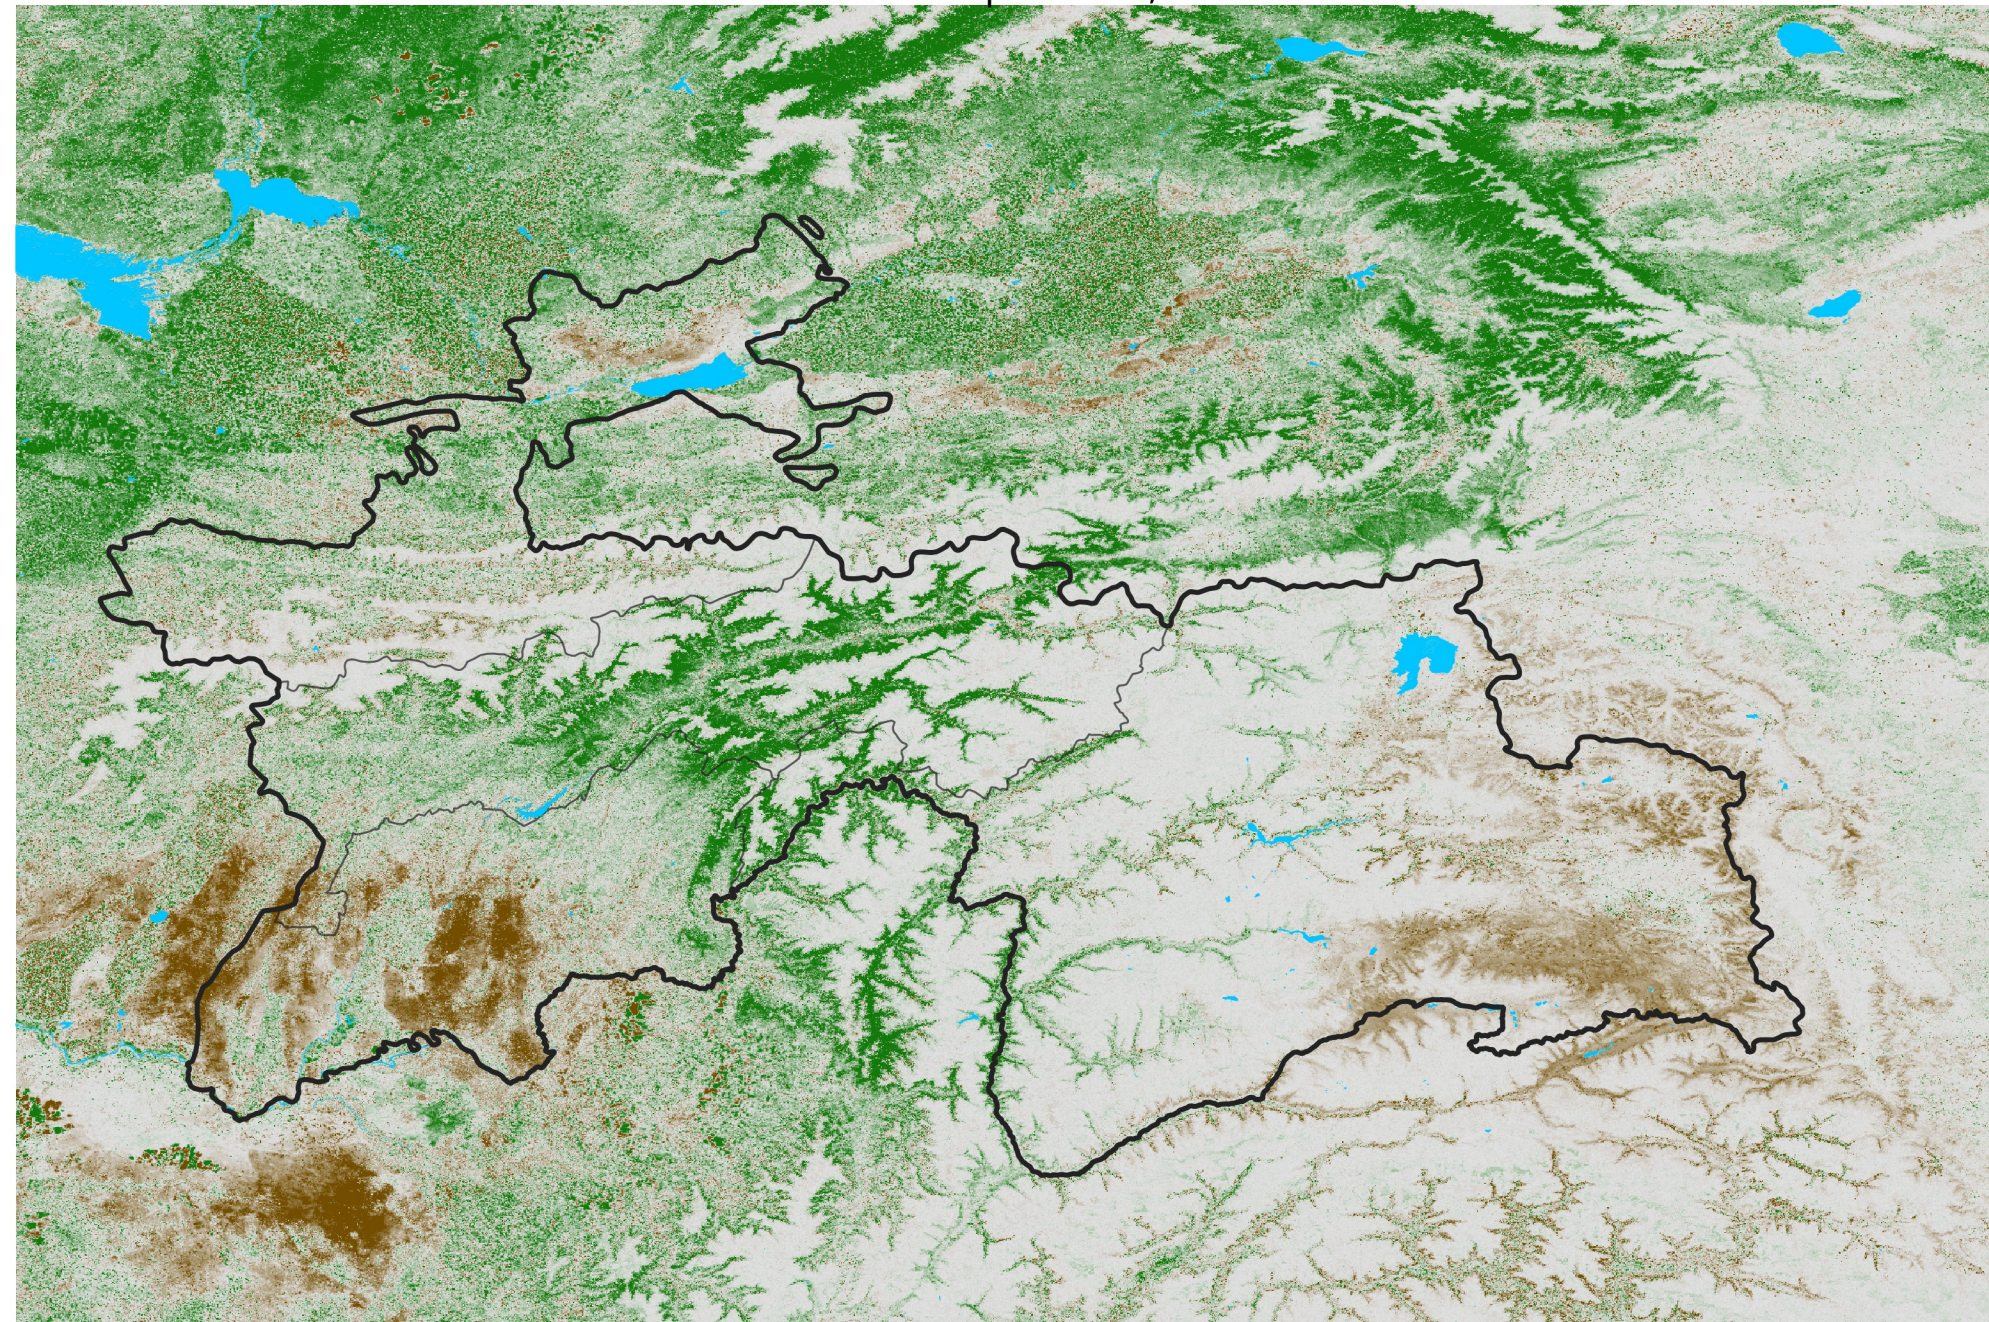

Tajikistan NDVI Difference

2016 minus 2015

Period 23 / Apr 16 - 25, 2016

NDVI Difference

< -0.3 -0.2 -0.1 -0.05 0.05 0.1 0.2 > 0.3

Negative

No Difference

Positive