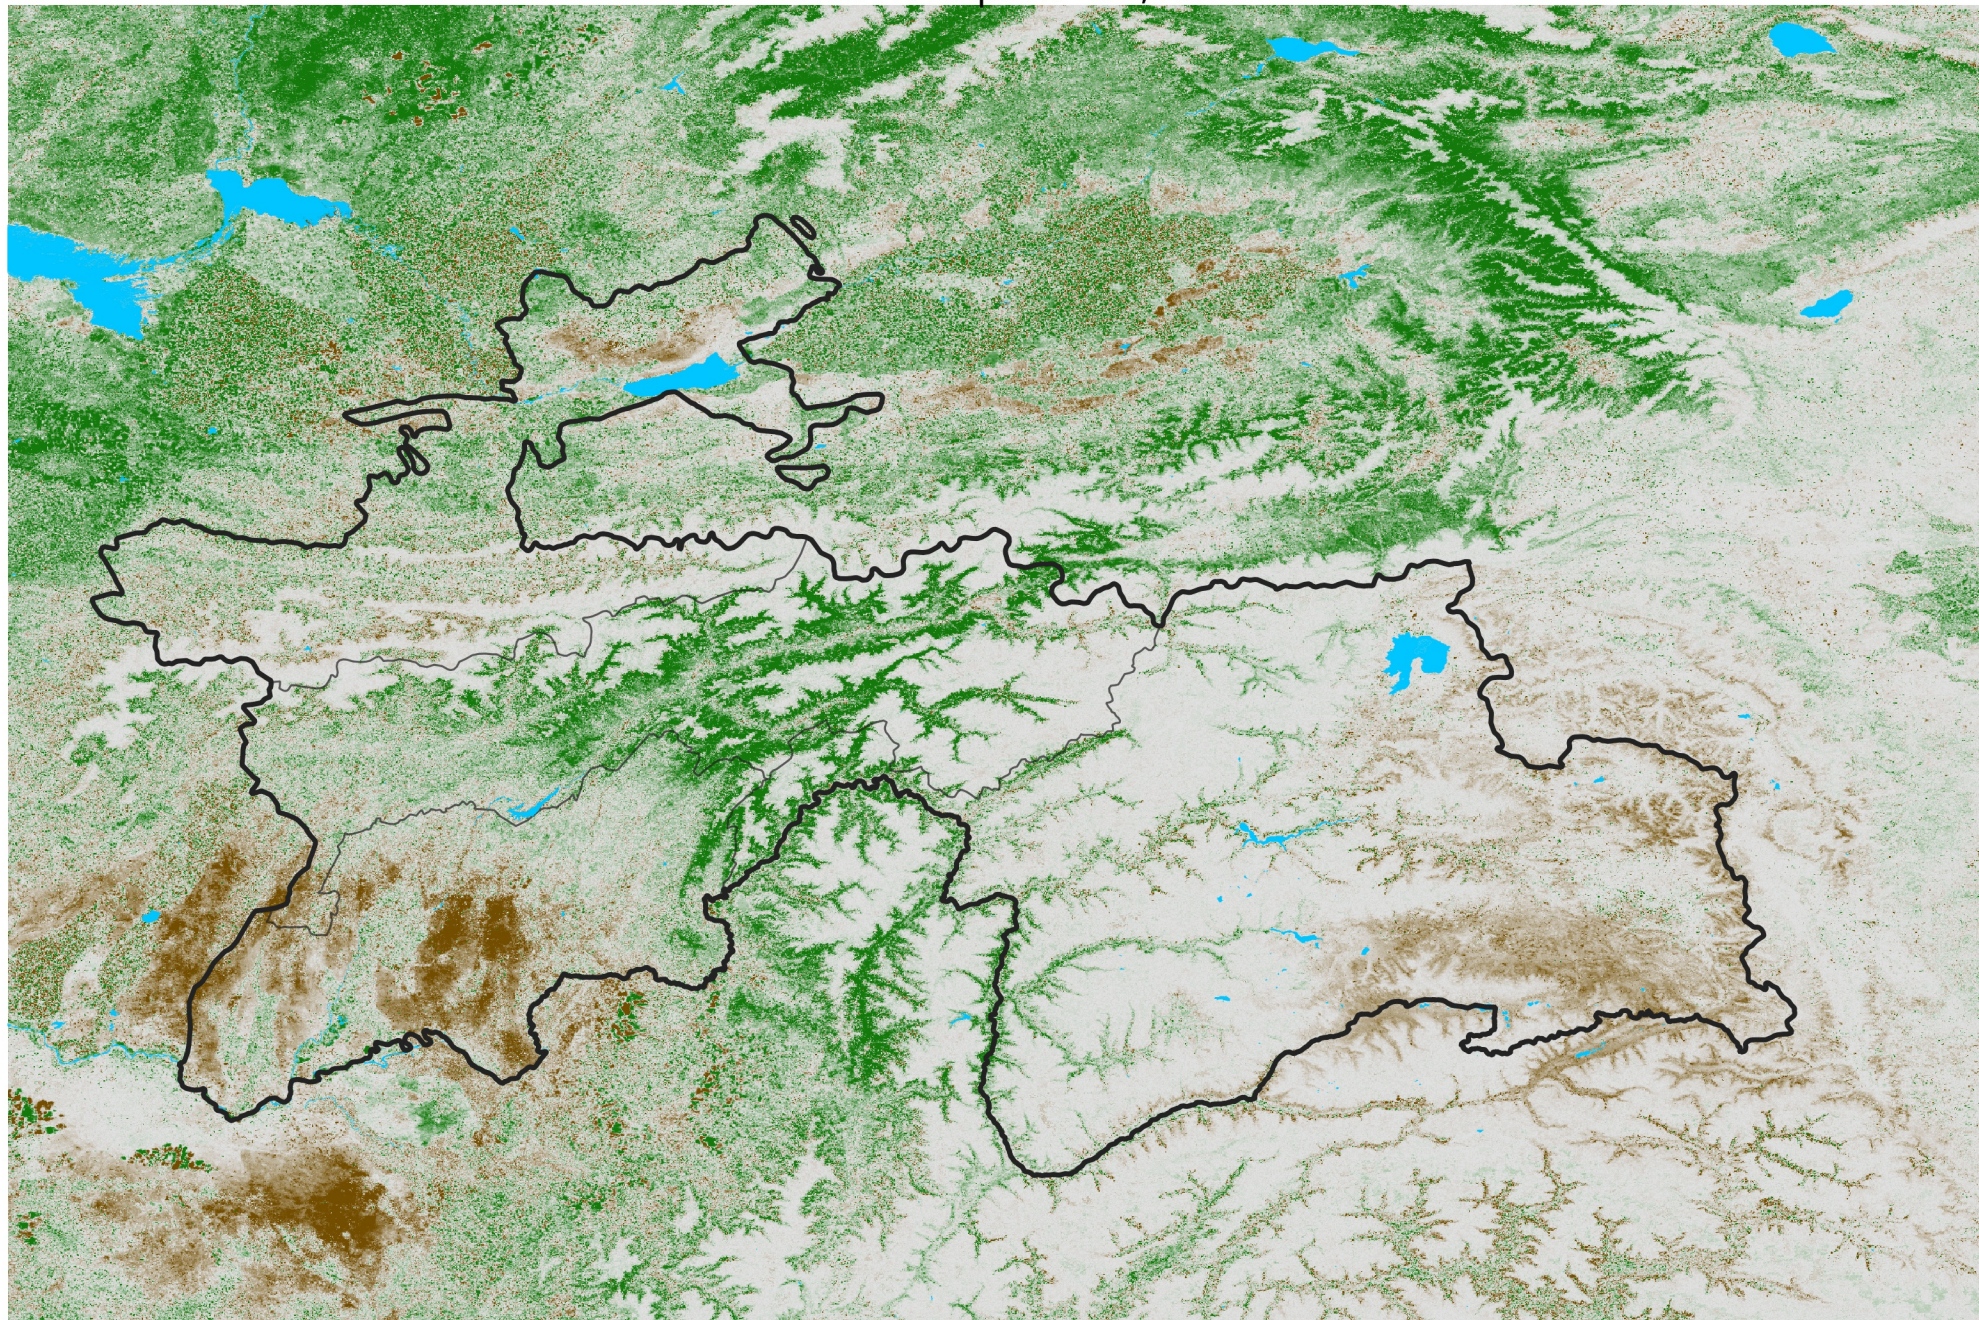

# Tajikistan NDVI Difference

2016 minus 2015

Period 24 / Apr 21 - 30, 2016

## NDVI Difference

< -0.3   -0.2   -0.1   -0.05   0.05   0.1   0.2   > 0.3

Negative

No Difference

Positive