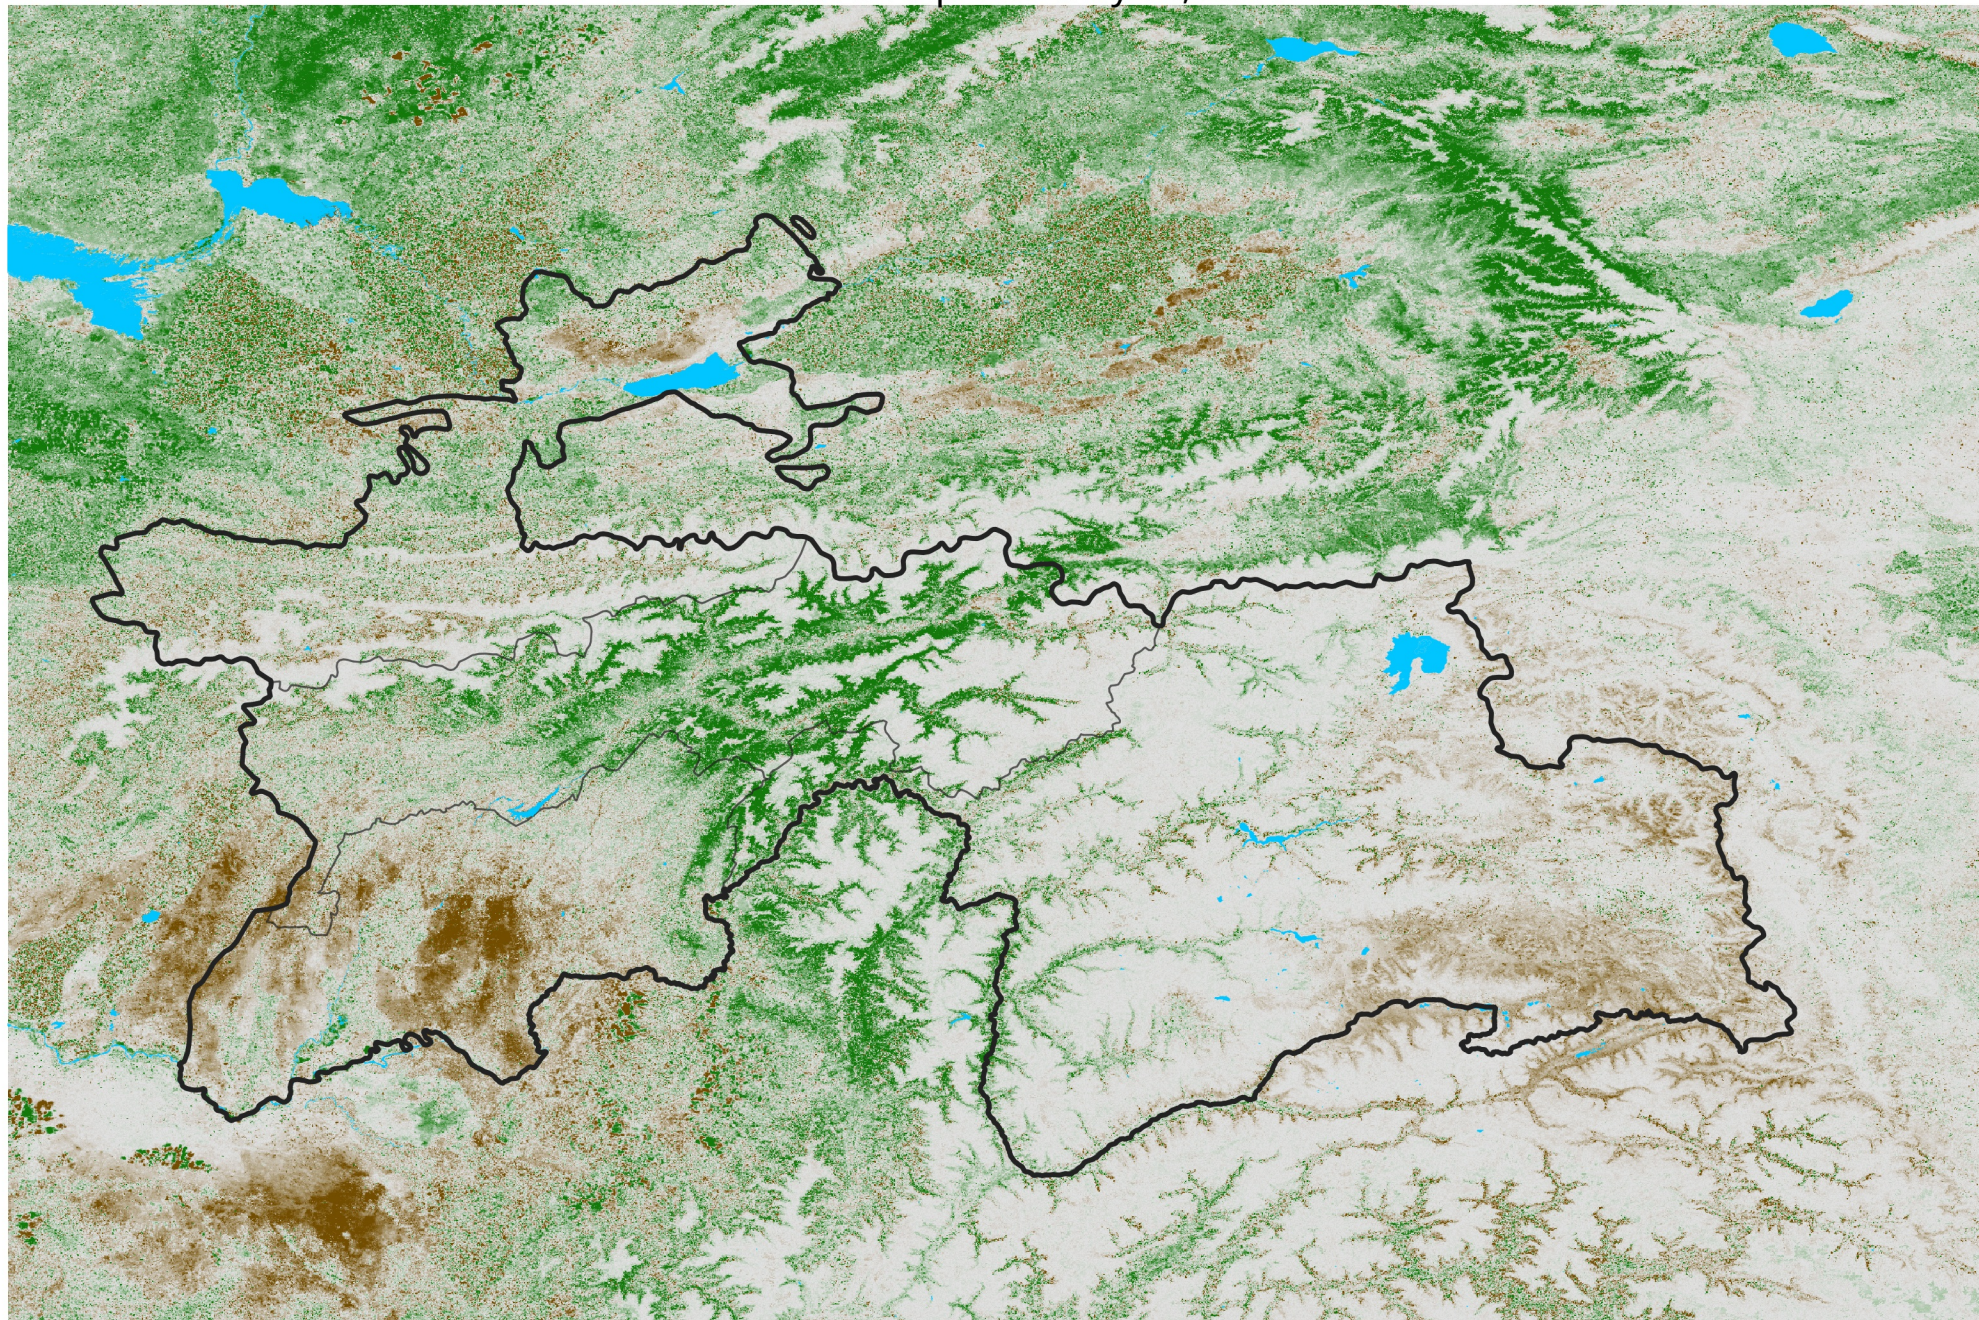

# Tajikistan NDVI Difference

2016 minus 2015

Period 25 / Apr 26 - May 05, 2016

## NDVI Difference

< -0.3   -0.2   -0.1   -0.05   0.05   0.1   0.2   > 0.3

Negative

No Difference

Positive