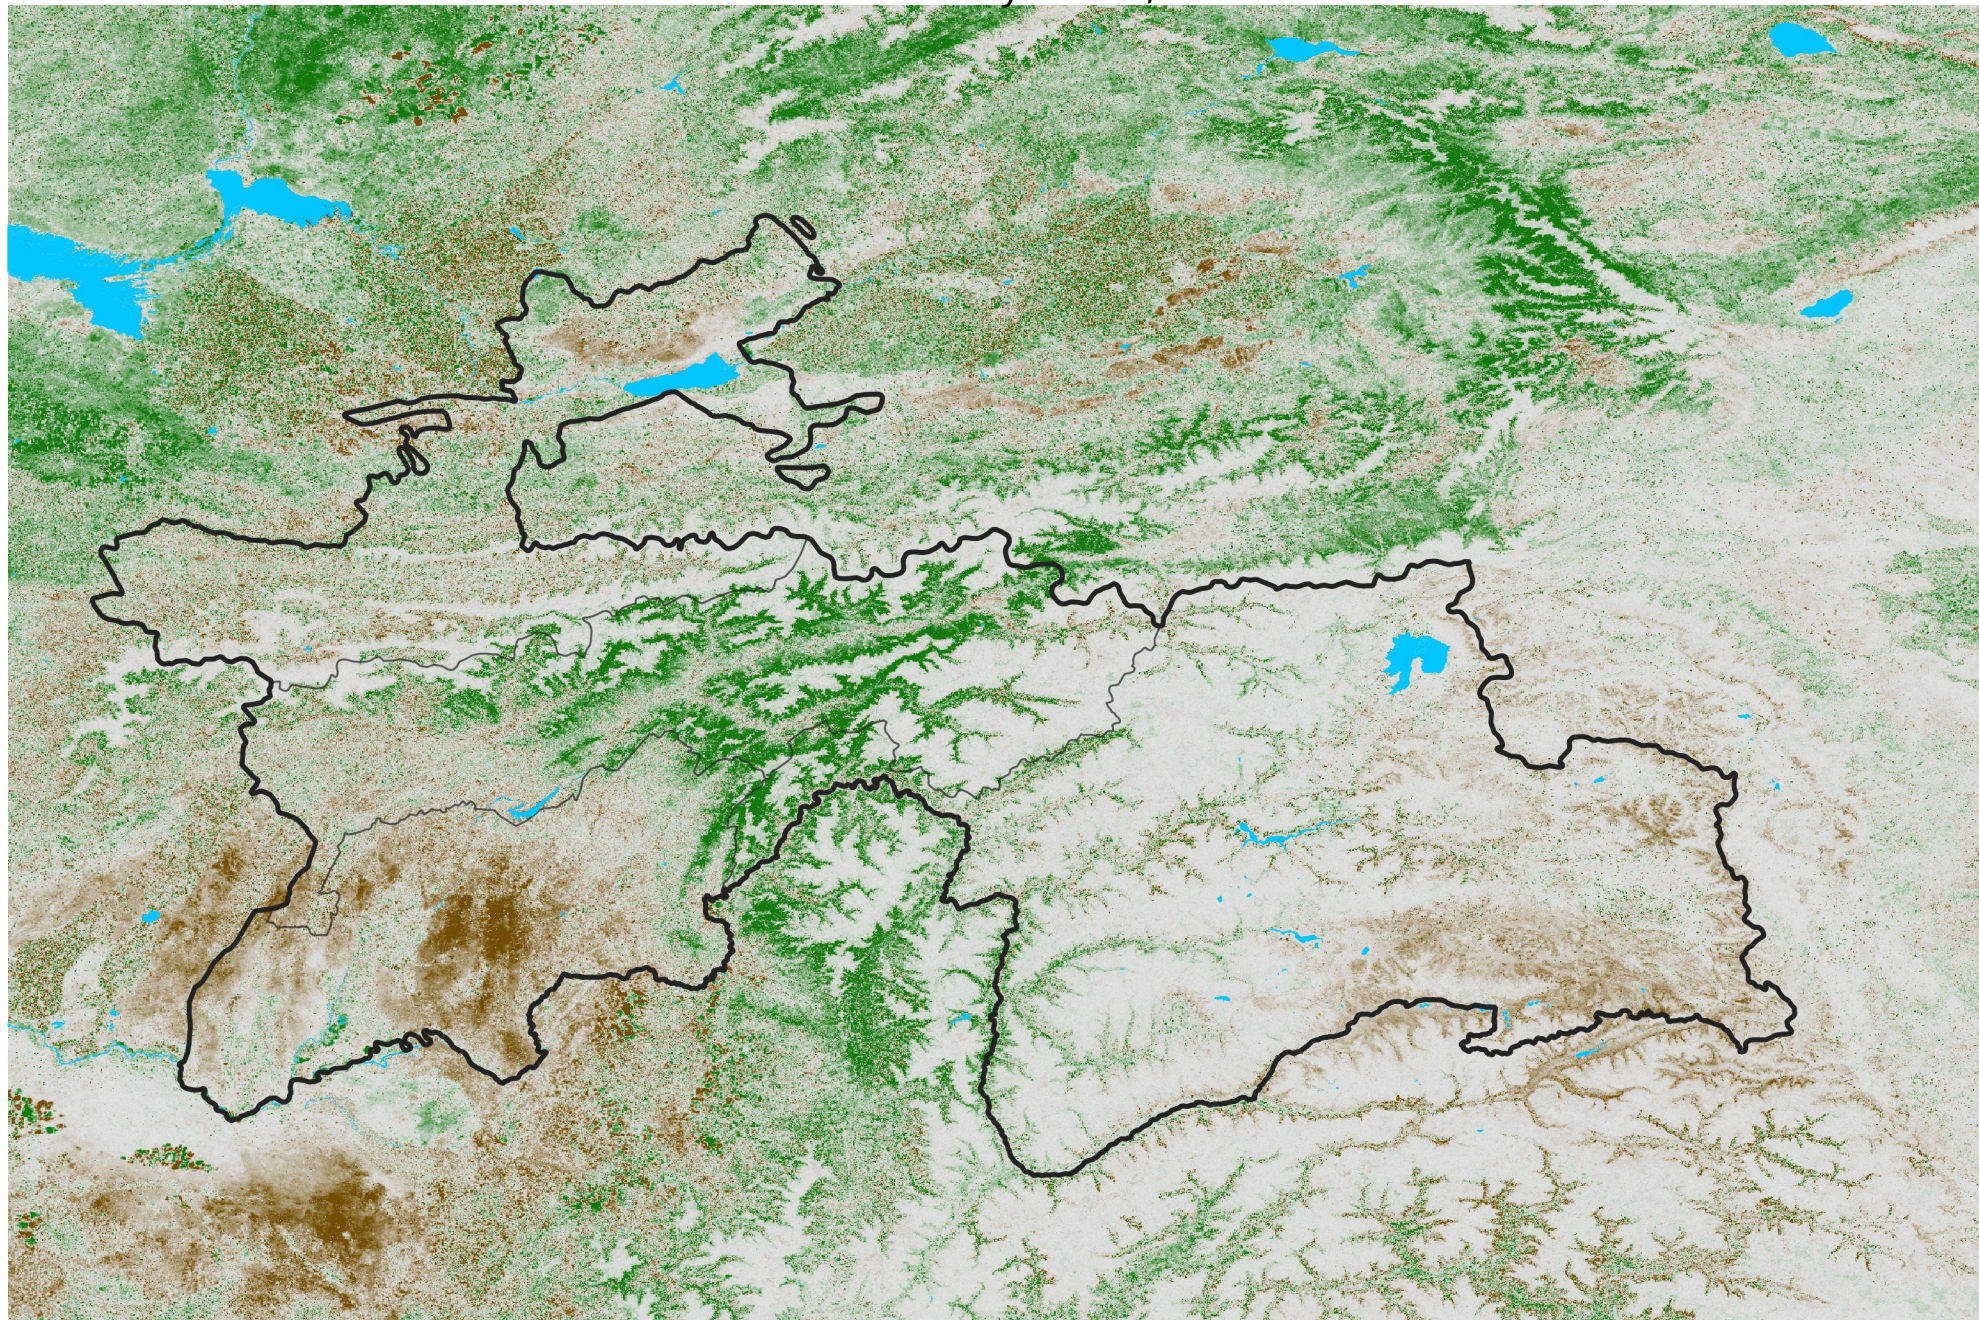

Tajikistan NDVI Difference

2016 minus 2015

Period 26 / May 01 - 10, 2016

NDVI Difference

< -0.3 -0.2 -0.1 -0.05 0.05 0.1 0.2 > 0.3

Negative

No Difference

Positive