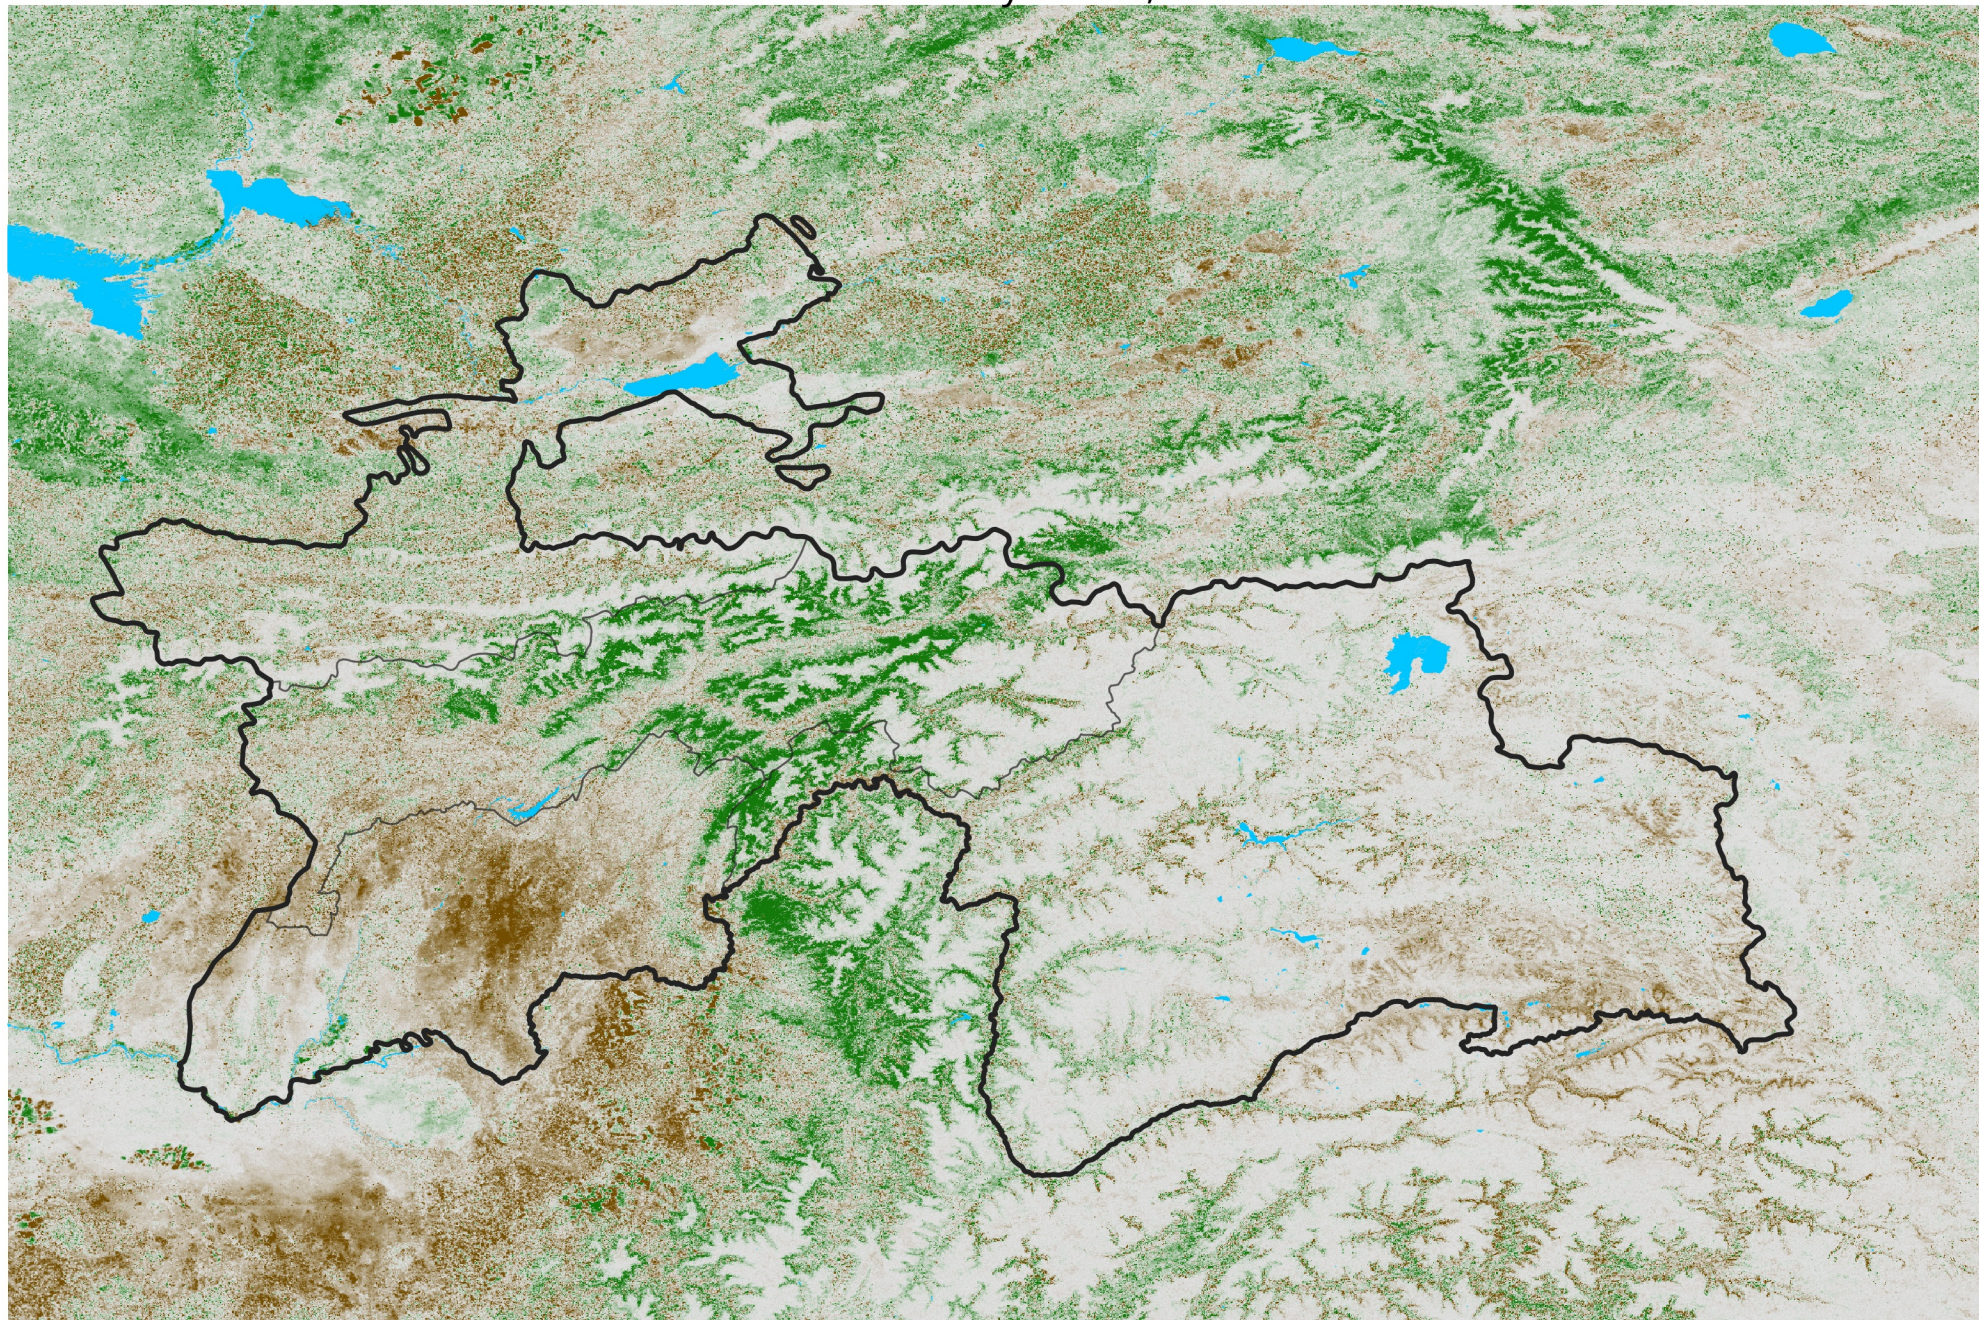

Tajikistan NDVI Difference

2016 minus 2015

Period 28 / May 11 - 20, 2016

NDVI Difference

< -0.3 -0.2 -0.1 -0.05 0.05 0.1 0.2 > 0.3

Negative

No Difference

Positive