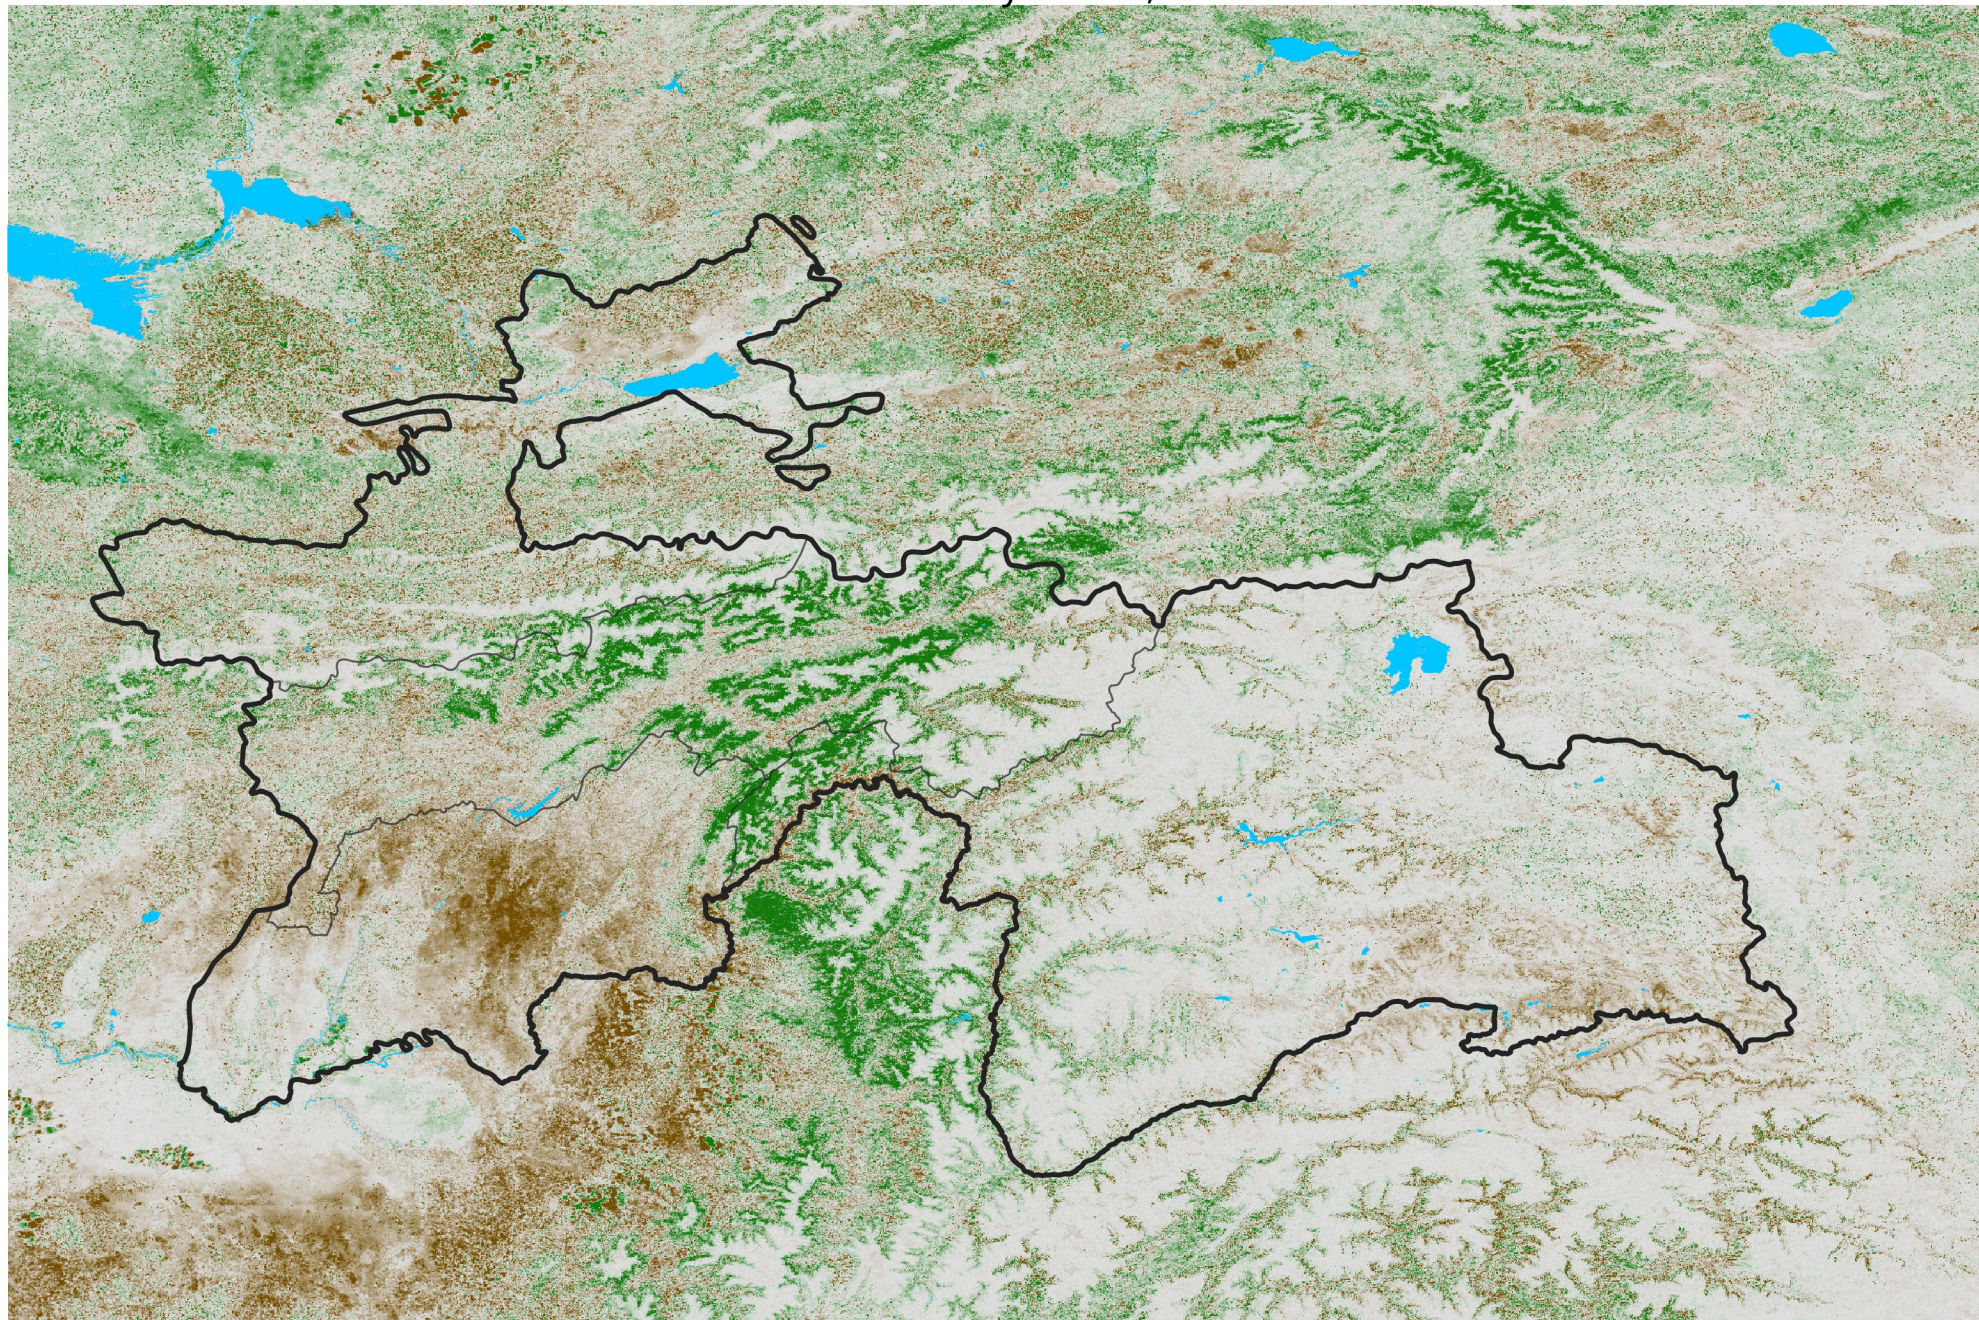

# Tajikistan NDVI Difference

2016 minus 2015

Period 29 / May 16 - 25, 2016

## NDVI Difference

< -0.3   -0.2   -0.1   -0.05   0.05   0.1   0.2   > 0.3

Negative

No Difference

Positive