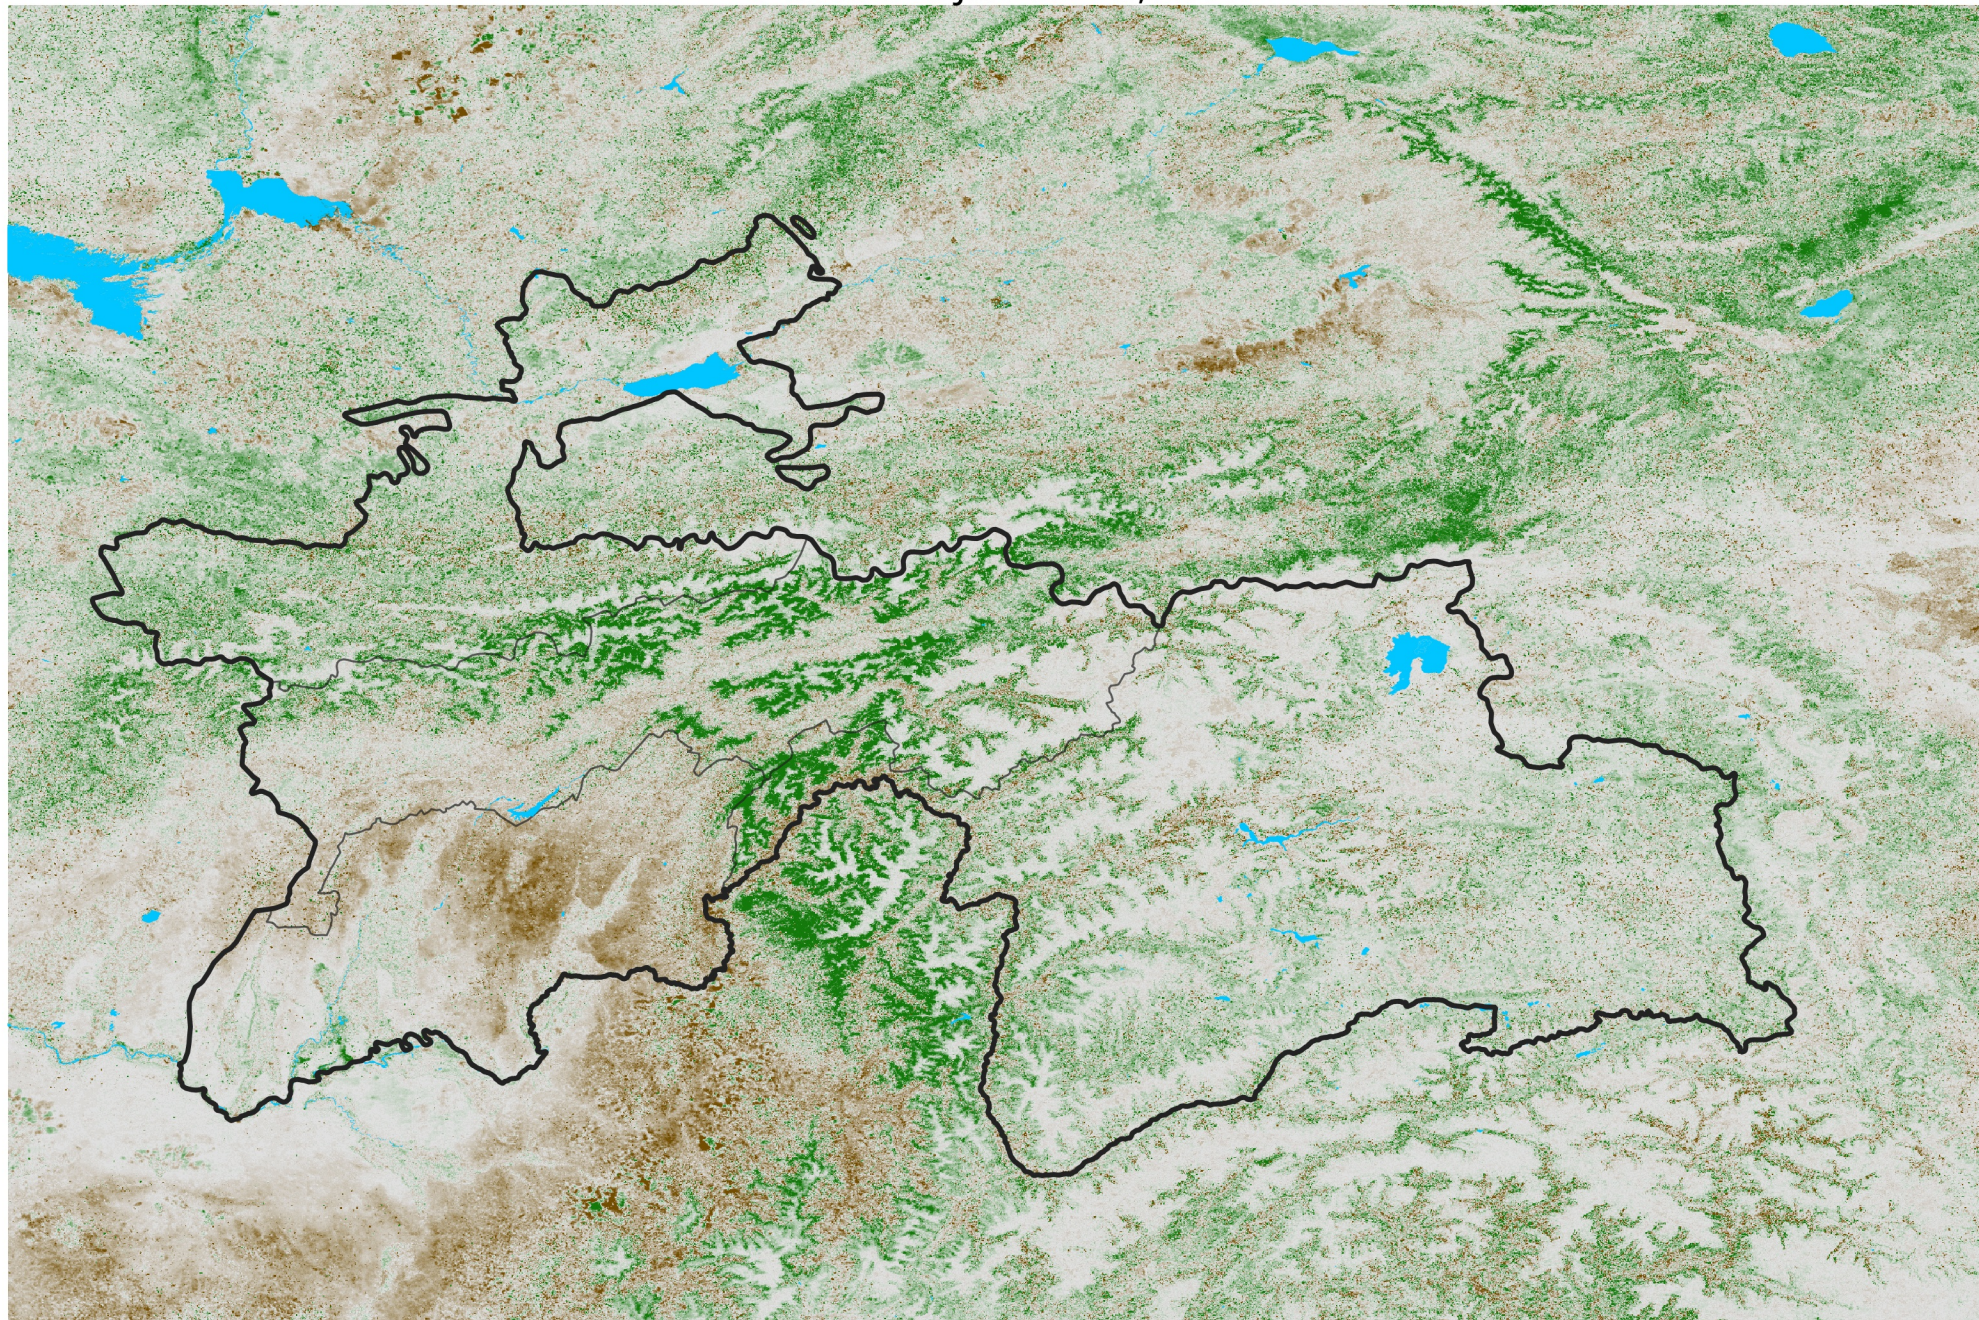

Tajikistan NDVI Difference

2016 minus 2015

Period 34 / Jun 11 - 20, 2016

NDVI Difference

< -0.3 -0.2 -0.1 -0.05 0.05 0.1 0.2 > 0.3

Negative

No Difference

Positive