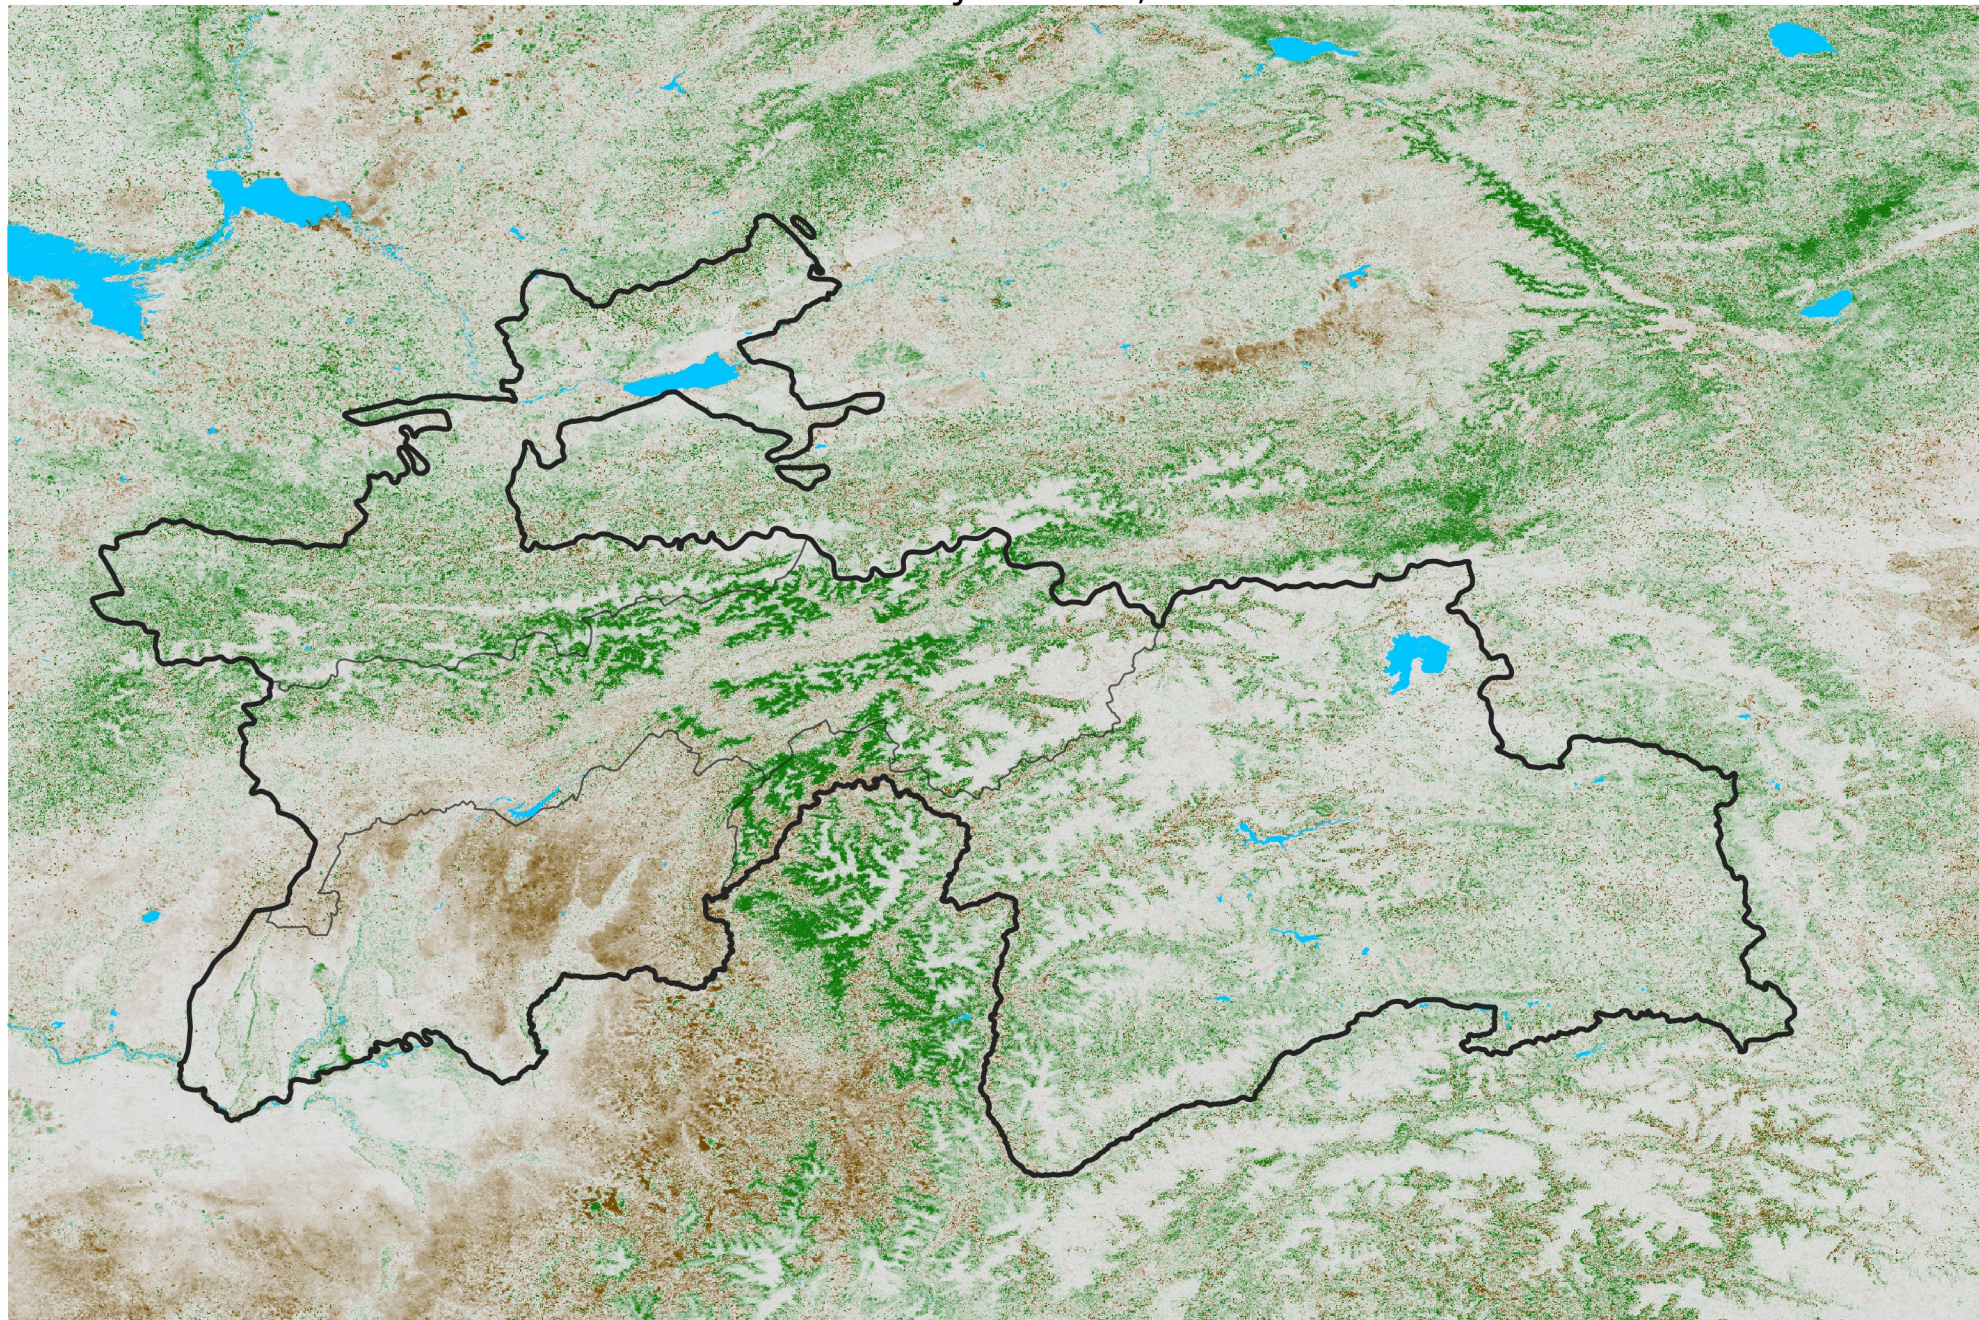

Tajikistan NDVI Difference

2016 minus 2015

Period 35 / Jun 16 - 25, 2016

NDVI Difference

< -0.3 -0.2 -0.1 -0.05 0.05 0.1 0.2 > 0.3

Negative

No Difference

Positive