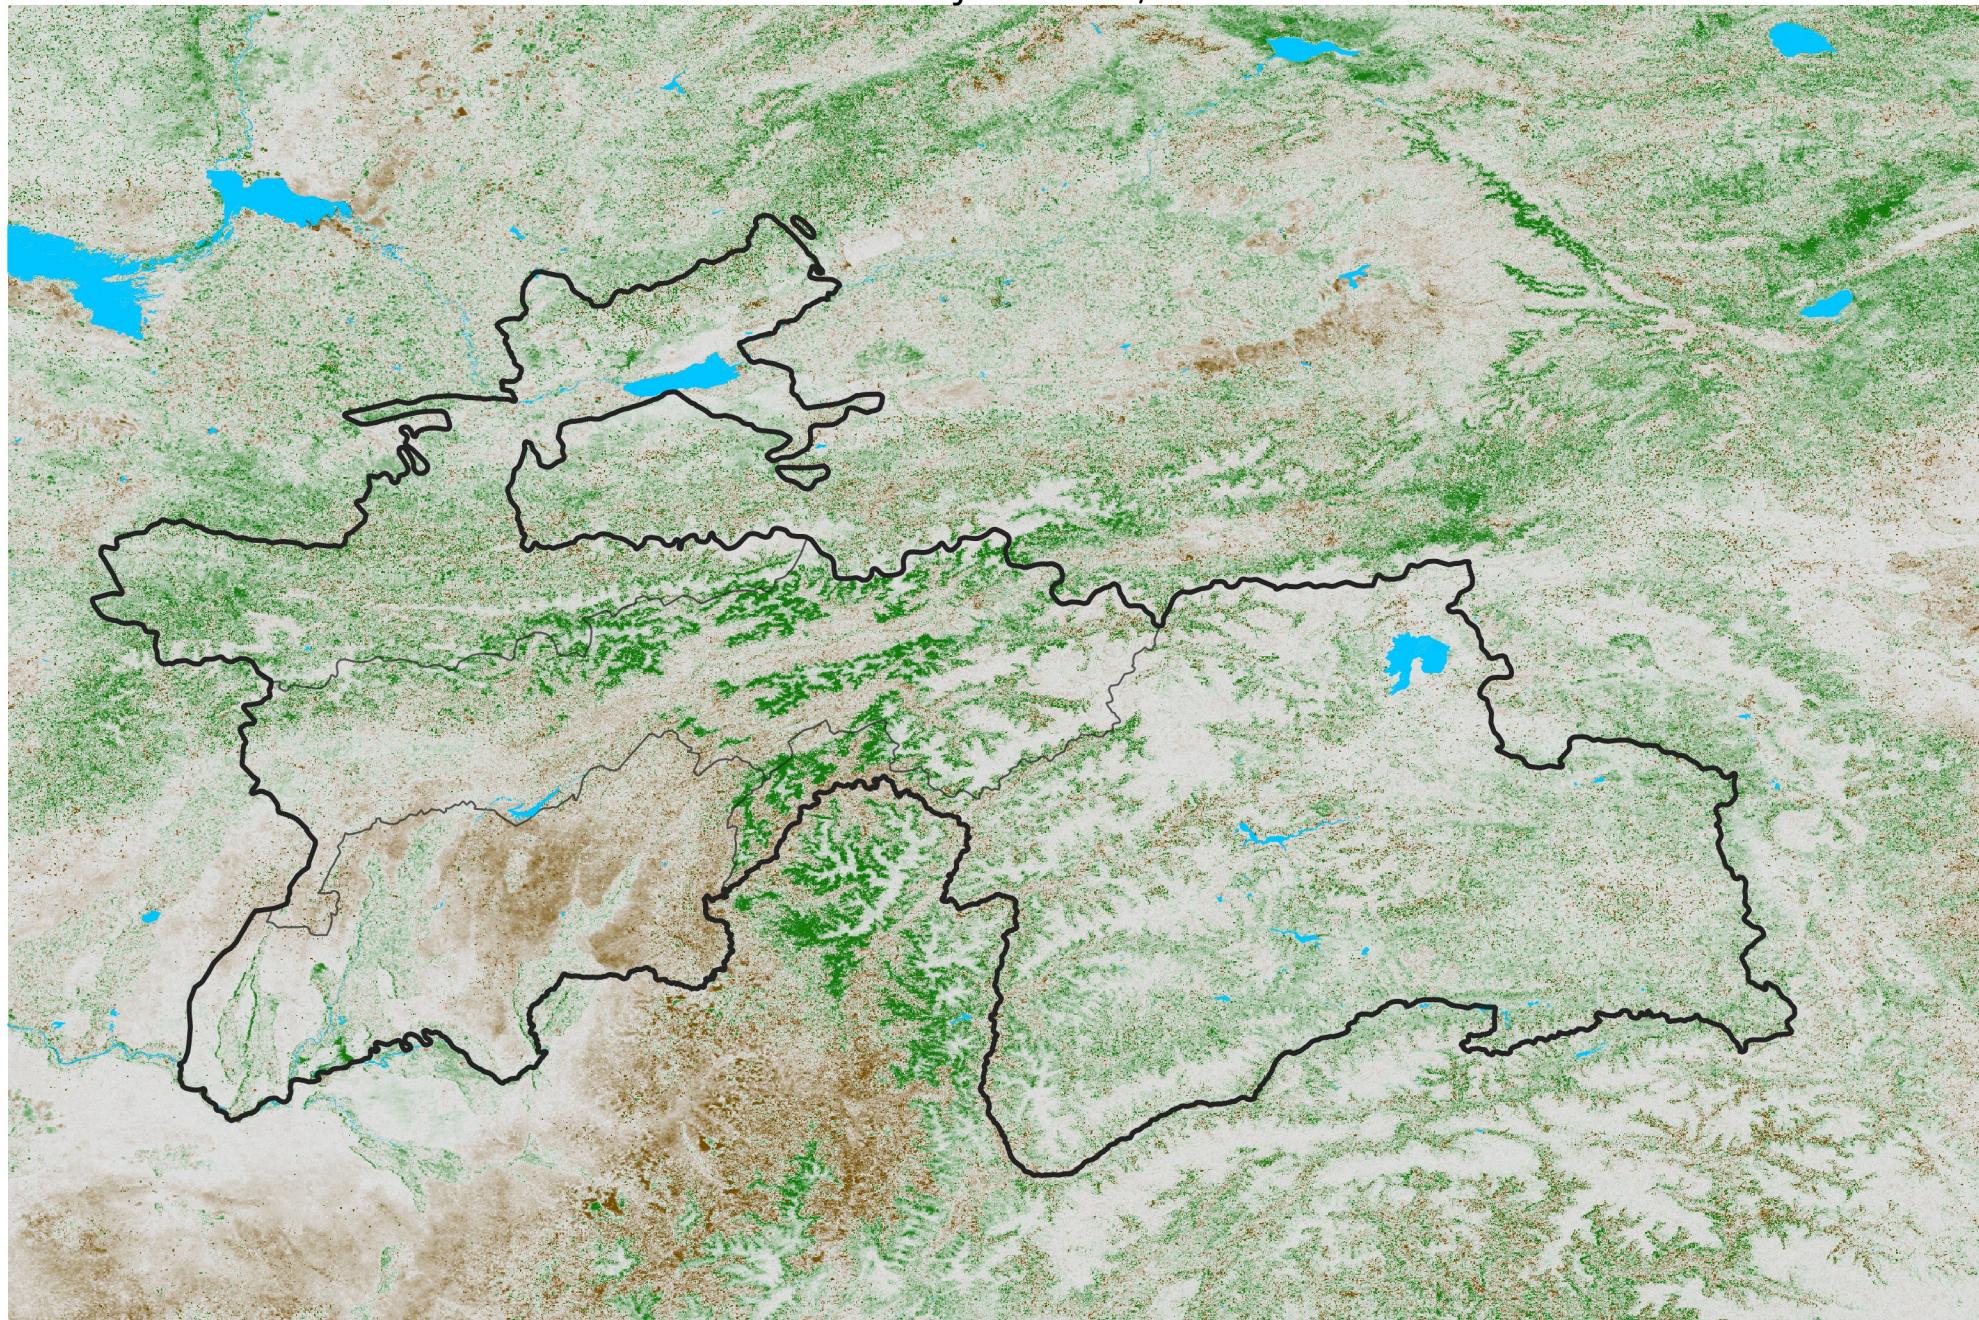

# Tajikistan NDVI Difference

2016 minus 2015

Period 36 / Jun 21 - 30, 2016

## NDVI Difference

< -0.3   -0.2   -0.1   -0.05   0.05   0.1   0.2   > 0.3

Negative

No Difference

Positive